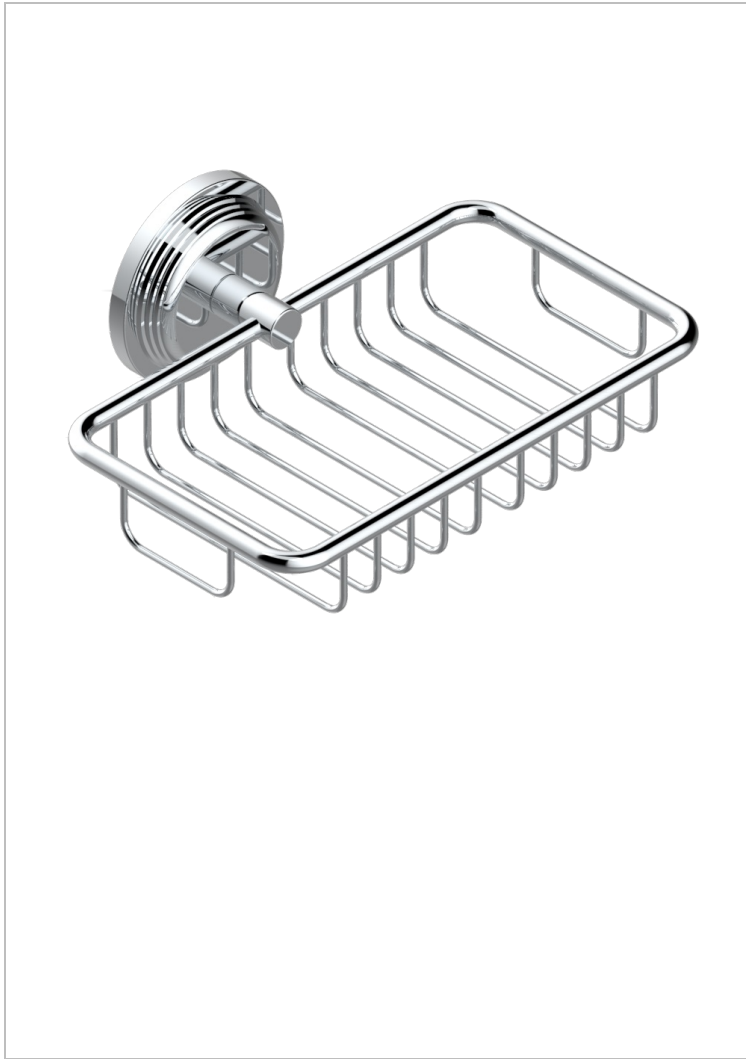

WEST COAST BLACK ONYX WITH LEVER HANDLES

U9F-620

Soap basket, wall mounted 6"1/4 x 3"5/8

CHARACTERISTIC

- West Coast Black Onyx with lever handles
- Soap basket, wall mounted 6"1/4 x 3"5/8

AVAILABLE FINITIONS

Black ceram - D30
Blush PVD - H62
Brass color PVD - H49
Brown bronze color PVD - F33
Chrome polished - A02
Copper antique matt, coated - H07

Gold color PVD - H52
Gold mat - F07
Gold polished - F01
Graphite PVD - H64
Light coated bronze - D01
Matt Umber PVD - H67