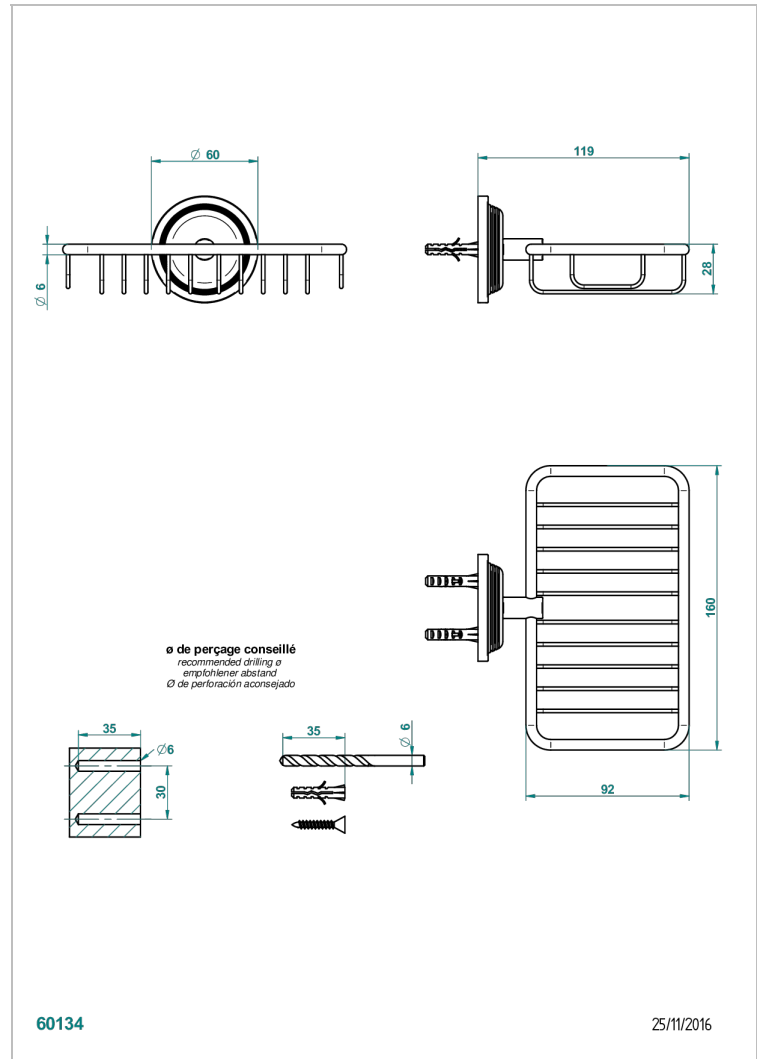

WEST COAST BLACK ONYX WITH LEVER HANDLES

U9F-620

Soap basket, wall mounted 6"1/4 x 3"5/8

CHARACTERISTIC

- West Coast Black Onyx with lever handles
- Soap basket, wall mounted 6"1/4 x 3"5/8

AVAILABLE FINITIONS