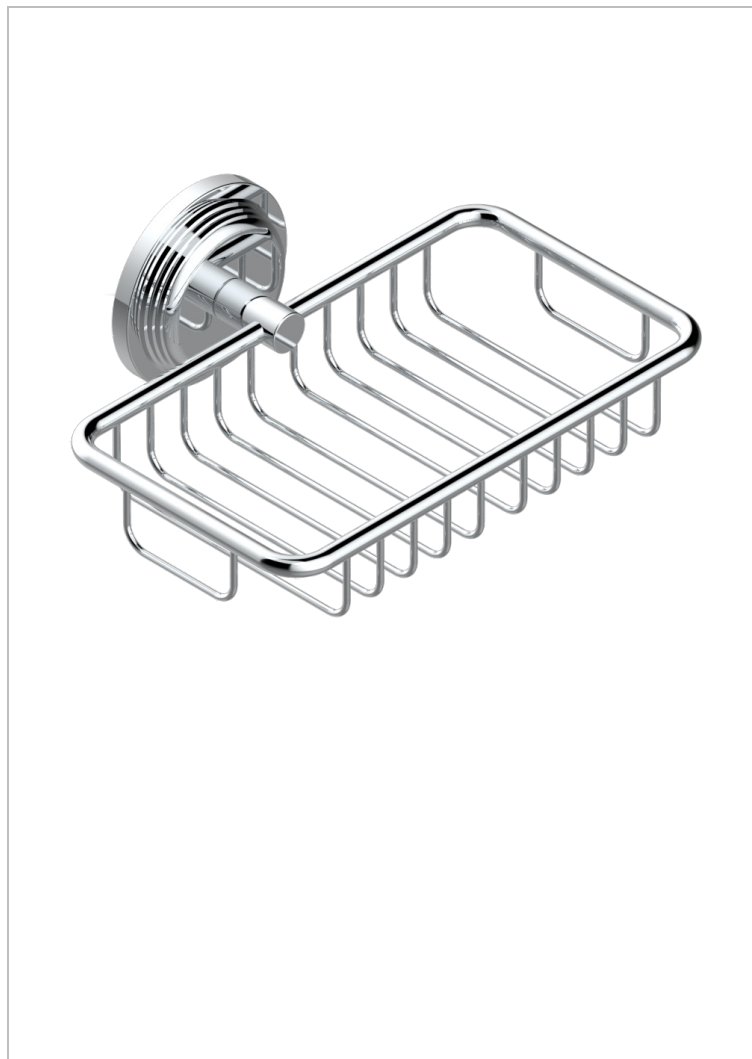

WEST COAST BLACK ONYX WITH LEVER HANDLES

U9F-620

Soap basket, wall mounted 6"1/4 x 3"5/8

60134

25/11/2016

CHARACTERISTIC

- West Coast Black Onyx with lever handles
- Soap basket, wall mounted 6"1/4 x 3"5/8

AVAILABLE FINITIONS

Black ceram - D30
Blush PVD - H62
Brass color PVD - H49
Brown bronze color PVD - F33
Chrome polished - A02
Copper antique matt, coated - H07

Gold color PVD - H52
Gold mat - F07
Gold polished - F01
Graphite PVD - H64
Light coated bronze - D01
Matt Umber PVD - H67