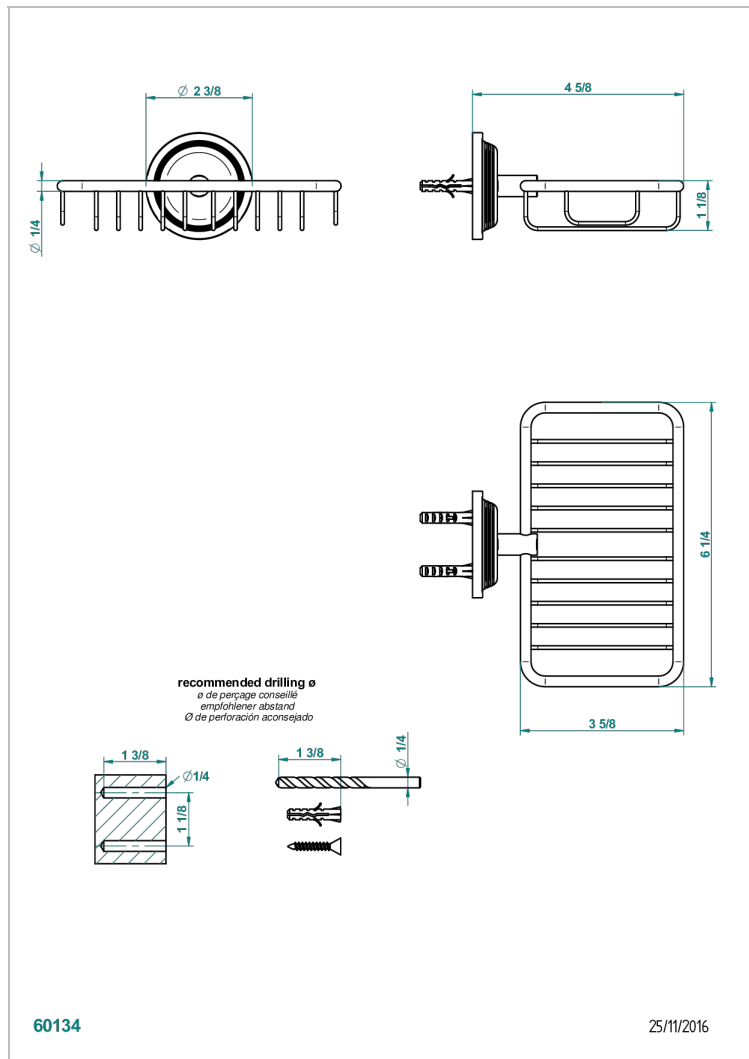

WEST COAST BLACK ONYX WITH LEVER HANDLES

U9F-620

Soap basket, wall mounted 6"1/4 x 3"5/8

60134

25/11/2016

CHARACTERISTIC

- West Coast Black Onyx with lever handles
- Soap basket, wall mounted 6"1/4 x 3"5/8

AVAILABLE FINITIONS