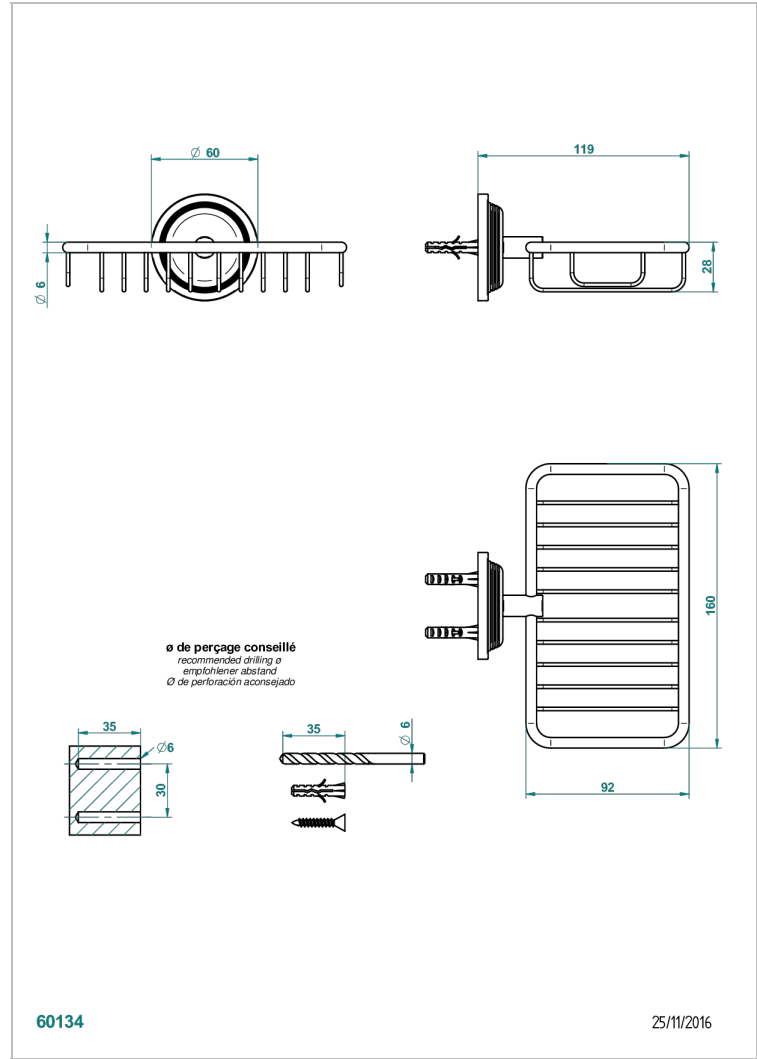

WEST COAST BLACK ONYX

U9E-620

Soap basket, wall mounted 6"1/4 x 3"5/8

THG[®]
PARIS

CHARACTERISTIC

- West Coast Black Onyx
- Soap basket, wall mounted 6"1/4 x 3"5/8

AVAILABLE FINITIONS

Black ceram - D30
Blush PVD - H62
Brass color PVD - H49
Brown bronze color PVD - F33
Chrome polished - A02
Copper antique matt, coated - H07