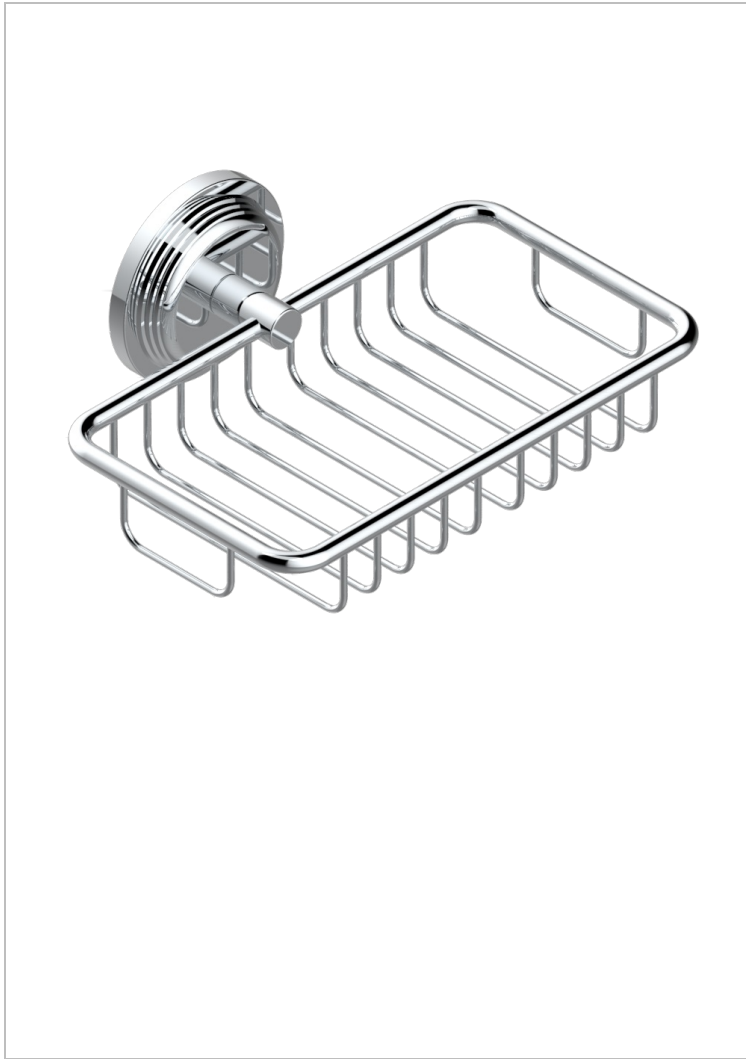

WEST COAST BLACK ONYX

U9E-620

Soap basket, wall mounted 6"1/4 x 3"5/8

THG[®]
PARIS

CHARACTERISTIC

- West Coast Black Onyx
- Soap basket, wall mounted 6"1/4 x 3"5/8

AVAILABLE FINITIONS

Black ceram - D30
Blush PVD - H62
Brass color PVD - H49
Brown bronze color PVD - F33
Chrome polished - A02
Copper antique matt, coated - H07

Gold color PVD - H52
Gold mat - F07
Gold polished - F01
Graphite PVD - H64
Light coated bronze - D01
Matt Umber PVD - H67

Matt blush PVD - H60
Matt brass color PVD - H50
Matt brown bronze color PVD - F34
Matt chrome (American satin) - C02
Matt gold color PVD - H53
Matt graphite PVD - H65

Matt nickel (American satin) - C01
Matt nickel color PVD - H56
Natural smoked Brass - A13
Nickel antique / Sovereign - H28
Nickel color PVD - H55
Nickel polished - B01

Soft gold - F30
Soft matt gold - F31
Umber PVD - H66