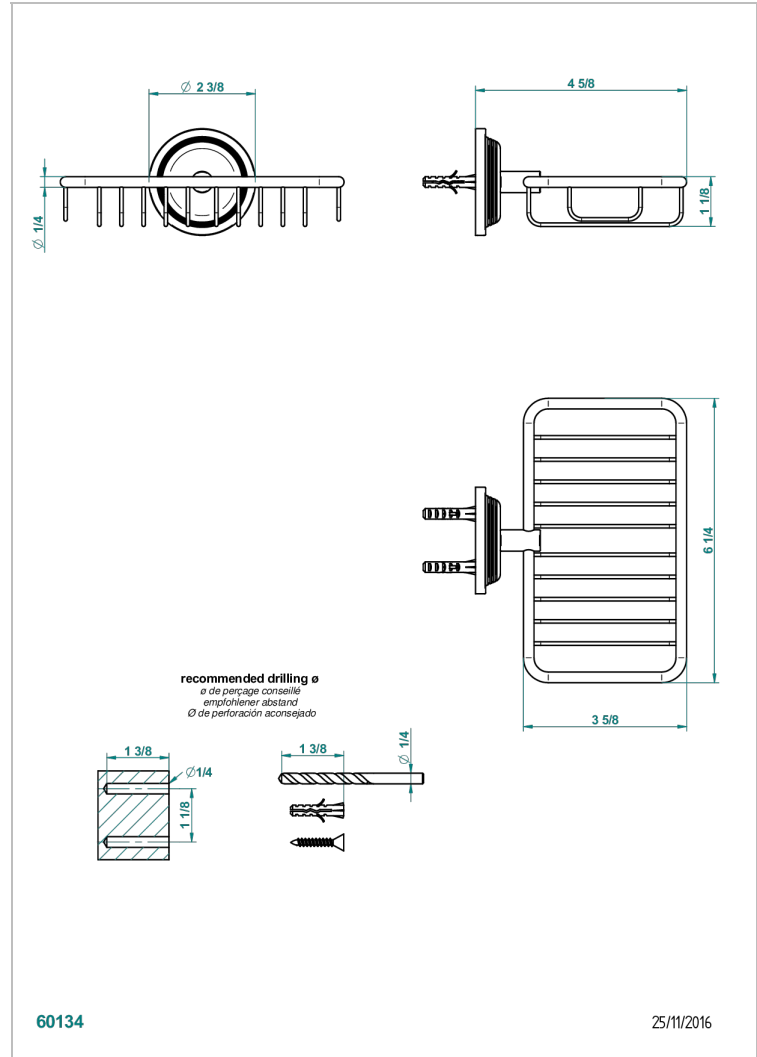

WEST COAST BLACK ONYX

U9E-620

Soap basket, wall mounted 6"1/4 x 3"5/8

THG[®]
PARIS

CHARACTERISTIC

- West Coast Black Onyx
- Soap basket, wall mounted 6"1/4 x 3"5/8

AVAILABLE FINITIONS

Black ceram - D30
Blush PVD - H62
Brass color PVD - H49
Brown bronze color PVD - F33
Chrome polished - A02
Copper antique matt, coated - H07