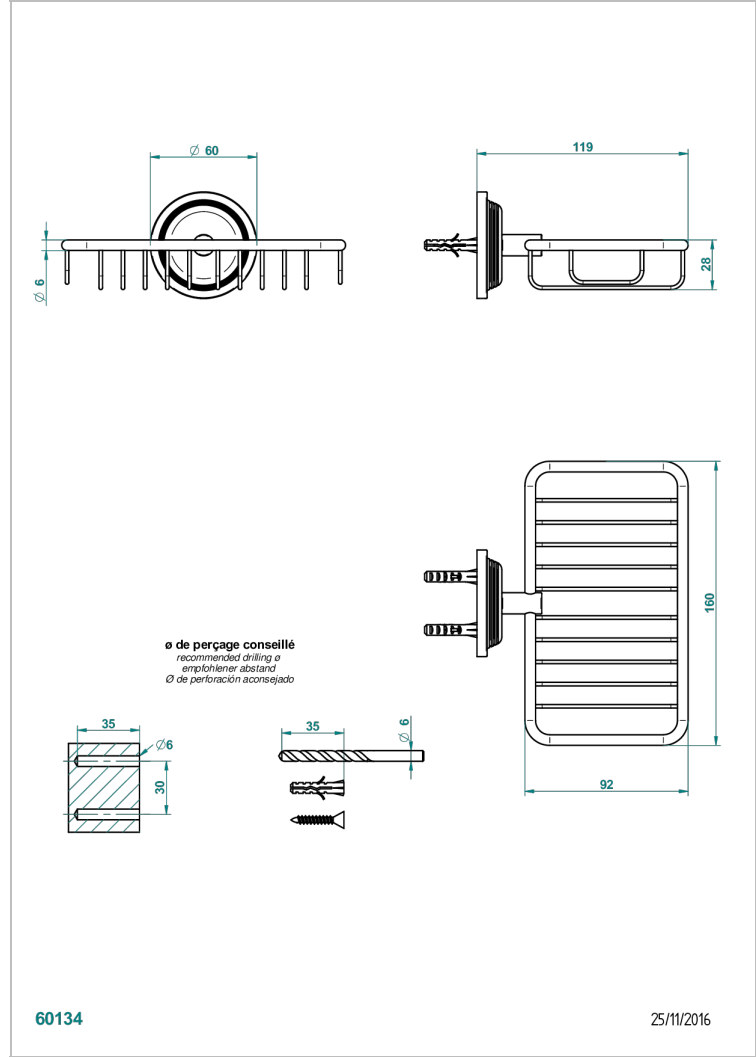

WEST COAST WITH GUILLOCHE DECOR WITH LEVER HANDLES

U9D-620

Soap basket, wall mounted 6"1/4 x 3"5/8

CHARACTERISTIC

- West coast with Guilloché decor with lever handles
- Soap basket, wall mounted 6"1/4 x 3"5/8