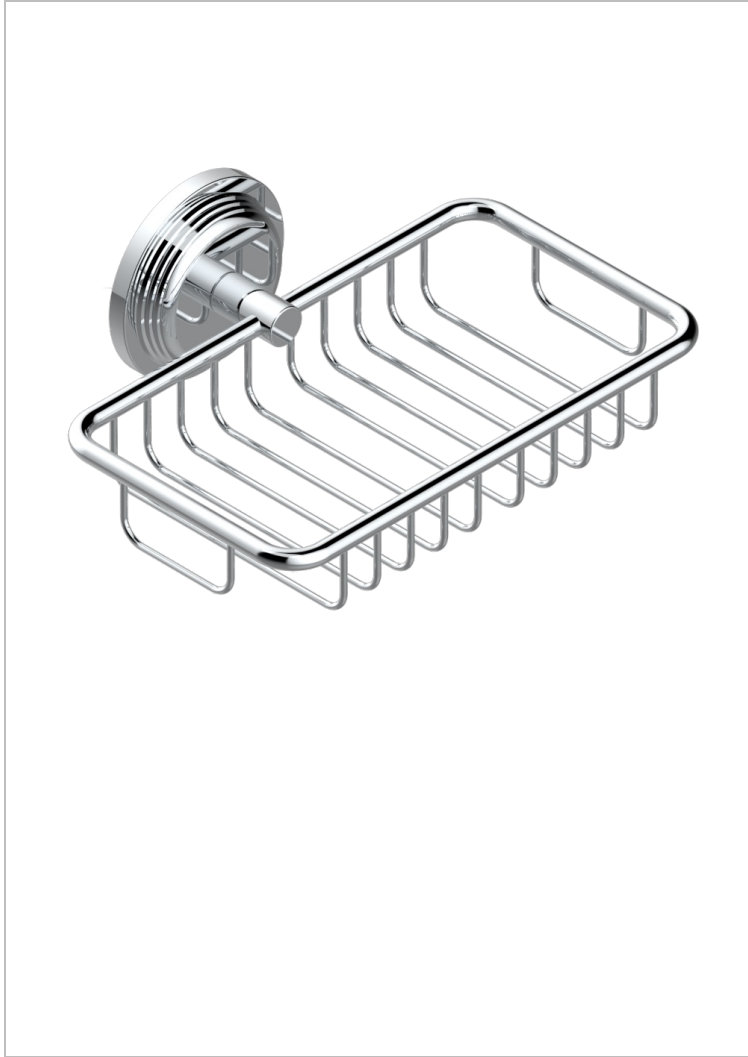

WEST COAST WITH GUILLOCHE DECOR WITH LEVER HANDLES

U9D-620

Soap basket, wall mounted 6"1/4 x 3"5/8

CHARACTERISTIC

- West coast with Guilloché decor with lever handles
- Soap basket, wall mounted 6"1/4 x 3"5/8

AVAILABLE FINITIONS

Black ceram - D30
Blush PVD - H62
Brass color PVD - H49
Brown bronze color PVD - F33
Chrome polished - A02
Copper antique matt, coated - H07

Gold color PVD - H52
Gold mat - F07
Gold polished - F01
Graphite PVD - H64
Light coated bronze - D01
Matt Umber PVD - H67

Matt blush PVD - H60
Matt brass color PVD - H50
Matt brown bronze color PVD - F34
Matt chrome (American satin) - C02
Matt gold color PVD - H53
Matt graphite PVD - H65

Matt nickel (American satin) - C01
Matt nickel color PVD - H56
Natural smoked Brass - A13
Nickel antique / Sovereign - H28
Nickel color PVD - H55
Nickel polished - B01