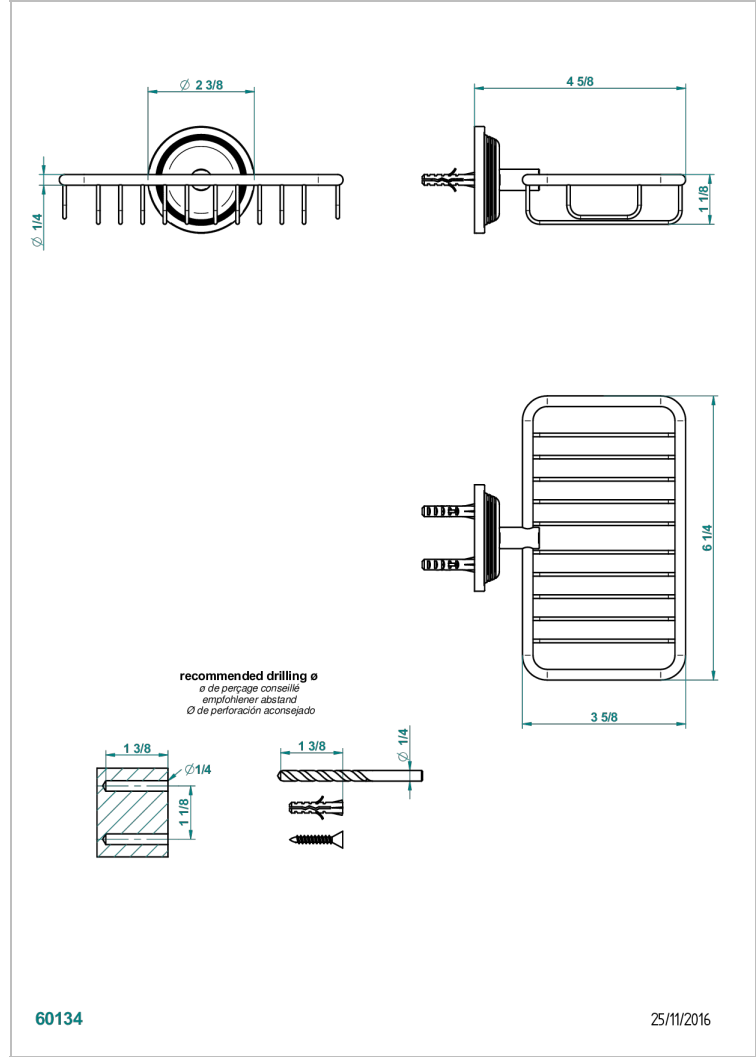

WEST COAST WITH GUILLOCHE DECOR WITH LEVER HANDLES

U9D-620

Soap basket, wall mounted 6"1/4 x 3"5/8

CHARACTERISTIC

- West coast with Guilloché decor with lever handles
- Soap basket, wall mounted 6"1/4 x 3"5/8