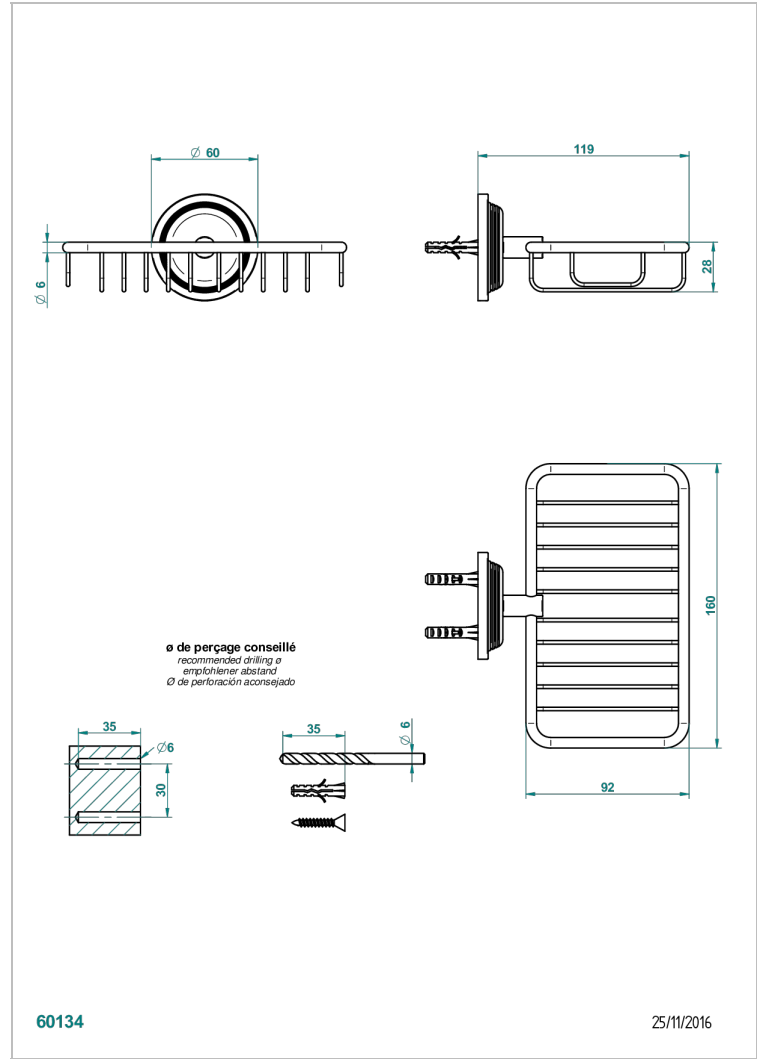

# WEST COAST WITH GUILLOCHE DECOR

U9C-620

Soap basket, wall mounted 6"1/4 x 3"5/8

THG<sup>®</sup>  
PARIS

## CHARACTERISTIC

- West coast with Guilloché decor
- Soap basket, wall mounted 6"1/4 x 3"5/8