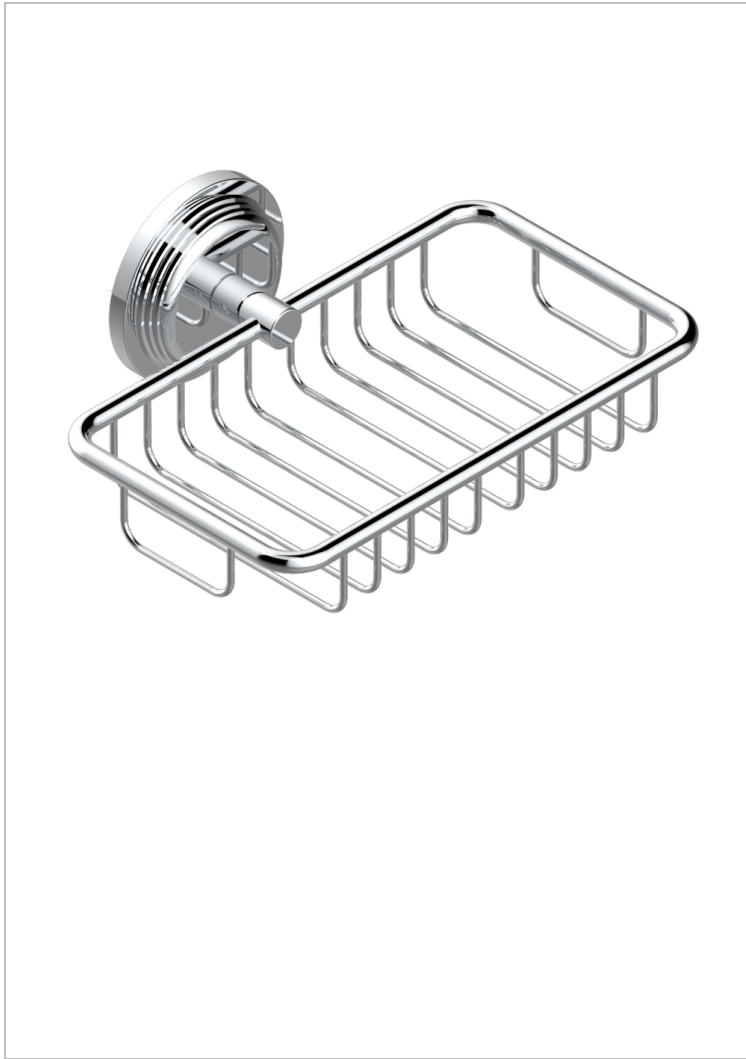

# WEST COAST WITH GUILLOCHE DECOR

U9C-620

Soap basket, wall mounted 6"1/4 x 3"5/8

THG<sup>®</sup>  
PARIS

## CHARACTERISTIC

- West coast with Guilloché decor
- Soap basket, wall mounted 6"1/4 x 3"5/8