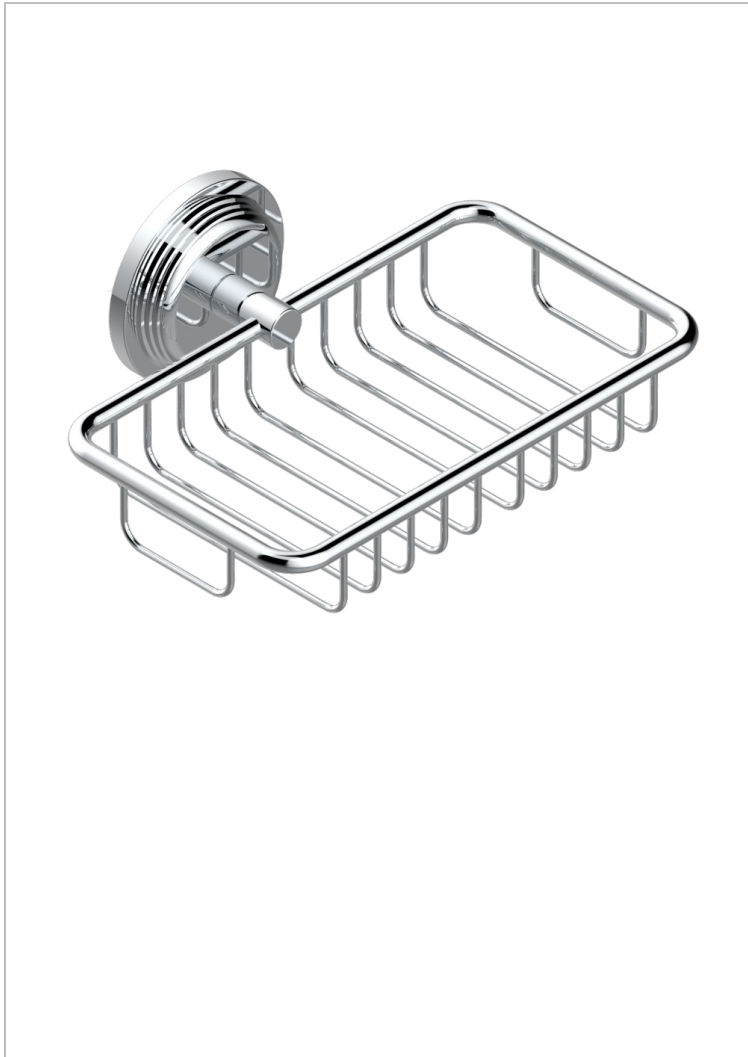

WEST COAST WITH GUILLOCHE DECOR

U9C-620

Soap basket, wall mounted 6"1/4 x 3"5/8

THG
PARIS

CHARACTERISTIC

- West coast with Guilloché decor
- Soap basket, wall mounted 6"1/4 x 3"5/8

AVAILABLE FINITIONS

Black ceram - D30
Blush PVD - H62
Brass color PVD - H49
Brown bronze color PVD - F33
Chrome polished - A02
Copper antique matt, coated - H07

Gold color PVD - H52
Gold mat - F07
Gold polished - F01
Graphite PVD - H64
Light coated bronze - D01
Matt Umber PVD - H67

Matt blush PVD - H60
Matt brass color PVD - H50
Matt brown bronze color PVD - F34
Matt chrome (American satin) - C02
Matt gold color PVD - H53
Matt graphite PVD - H65

Matt nickel (American satin) - C01
Matt nickel color PVD - H56
Natural smoked Brass - A13
Nickel antique / Sovereign - H28
Nickel color PVD - H55
Nickel polished - B01

Polished chrome with gold inlay - GA1
Soft gold - F30
Soft matt gold - F31
Umber PVD - H66