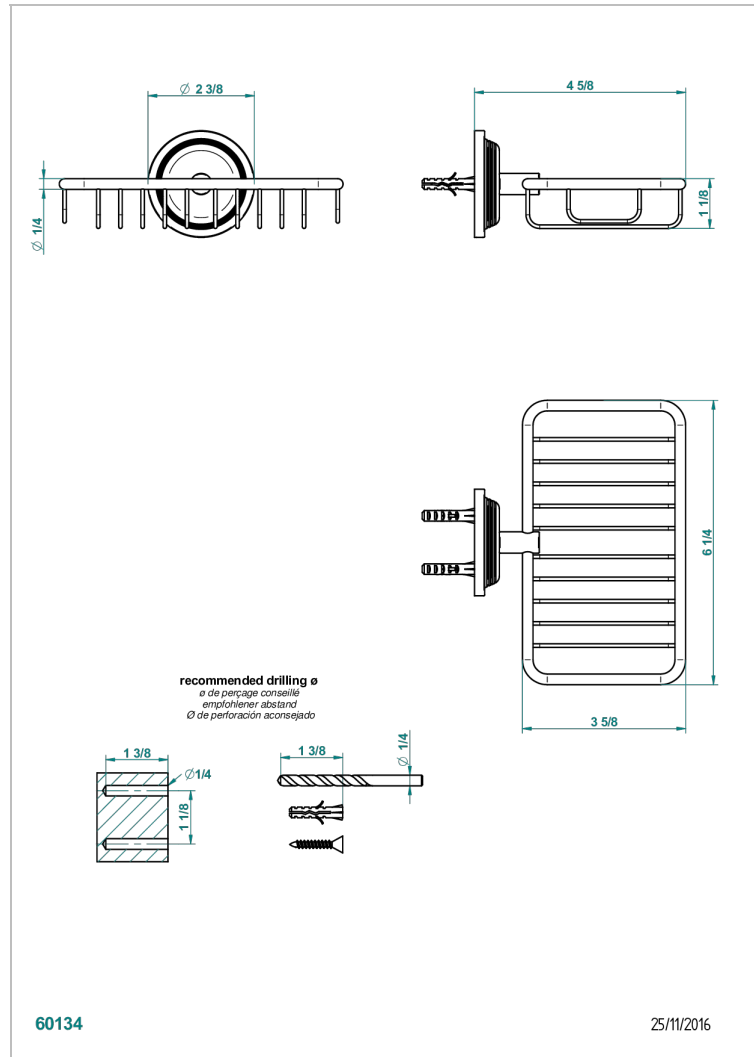

WEST COAST WITH GUILLOCHE DECOR

U9C-620

Soap basket, wall mounted 6"1/4 x 3"5/8

THG
PARIS

CHARACTERISTIC

- West coast with Guilloché decor
- Soap basket, wall mounted 6"1/4 x 3"5/8

AVAILABLE FINITIONS

Black ceram - D30
Blush PVD - H62
Brass color PVD - H49
Brown bronze color PVD - F33
Chrome polished - A02
Copper antique matt, coated - H07