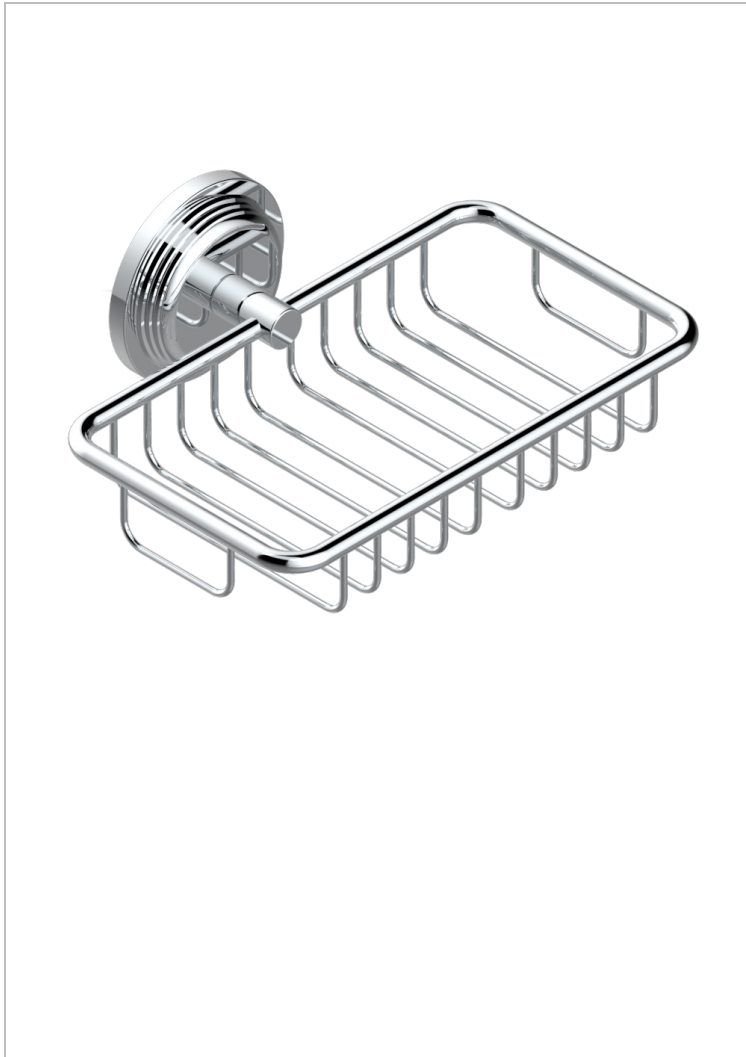

WEST COAST METAL WITH LEVER HANDLES

U9B-620

Soap basket, wall mounted 6"1/4 x 3"5/8

CHARACTERISTIC

- West Coast Metal with lever handles
- Soap basket, wall mounted 6"1/4 x 3"5/8

AVAILABLE FINITIONS

Black ceram - D30
Blush PVD - H62
Brass color PVD - H49
Brown bronze color PVD - F33
Chrome polished - A02
Copper antique matt, coated - H07

Gold color PVD - H52
Gold mat - F07
Gold polished - F01
Graphite PVD - H64
Light coated bronze - D01
Matt Umber PVD - H67

Matt blush PVD - H60
Matt brass color PVD - H50
Matt brown bronze color PVD - F34
Matt chrome (American satin) - C02
Matt gold color PVD - H53
Matt graphite PVD - H65

Matt nickel (American satin) - C01
Matt nickel color PVD - H56
Natural smoked Brass - A13
Nickel antique / Sovereign - H28
Nickel color PVD - H55
Nickel polished - B01

Polished chrome with gold inlay - GA1
Soft gold - F30
Soft matt gold - F31
Umber PVD - H66