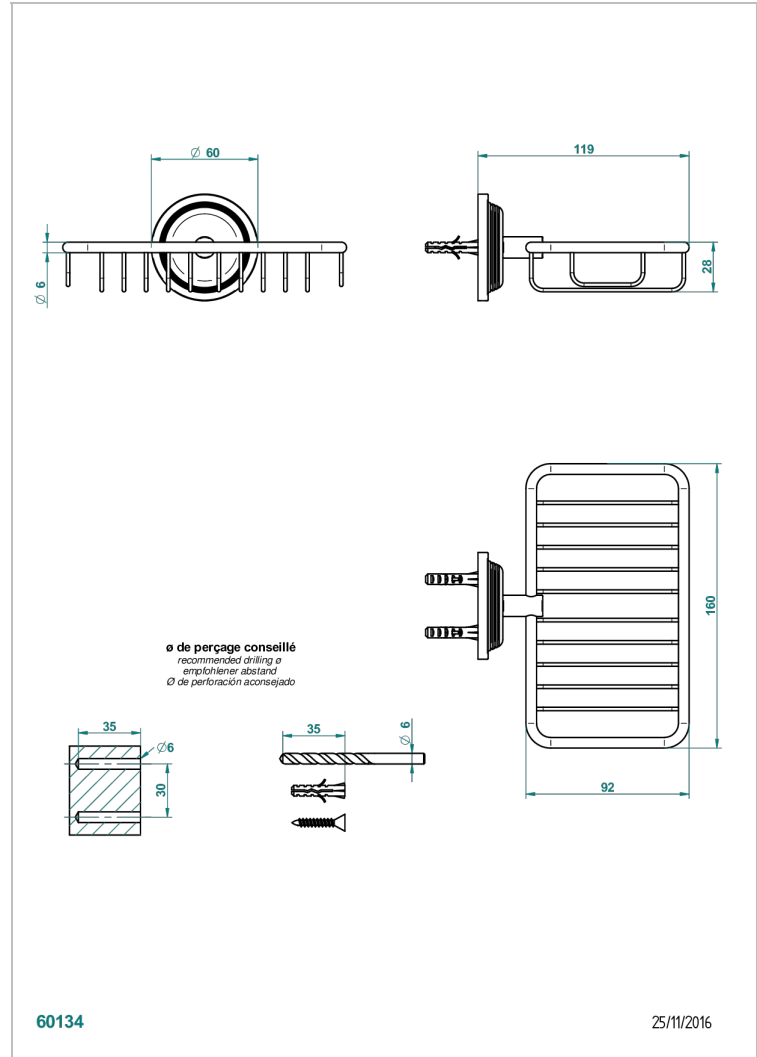

WEST COAST METAL WITH LEVER HANDLES

U9B-620

Soap basket, wall mounted 6"1/4 x 3"5/8

CHARACTERISTIC

- West Coast Metal with lever handles
- Soap basket, wall mounted 6"1/4 x 3"5/8

AVAILABLE FINITIONS

Black ceram - D30
Blush PVD - H62
Brass color PVD - H49
Brown bronze color PVD - F33
Chrome polished - A02
Copper antique matt, coated - H07