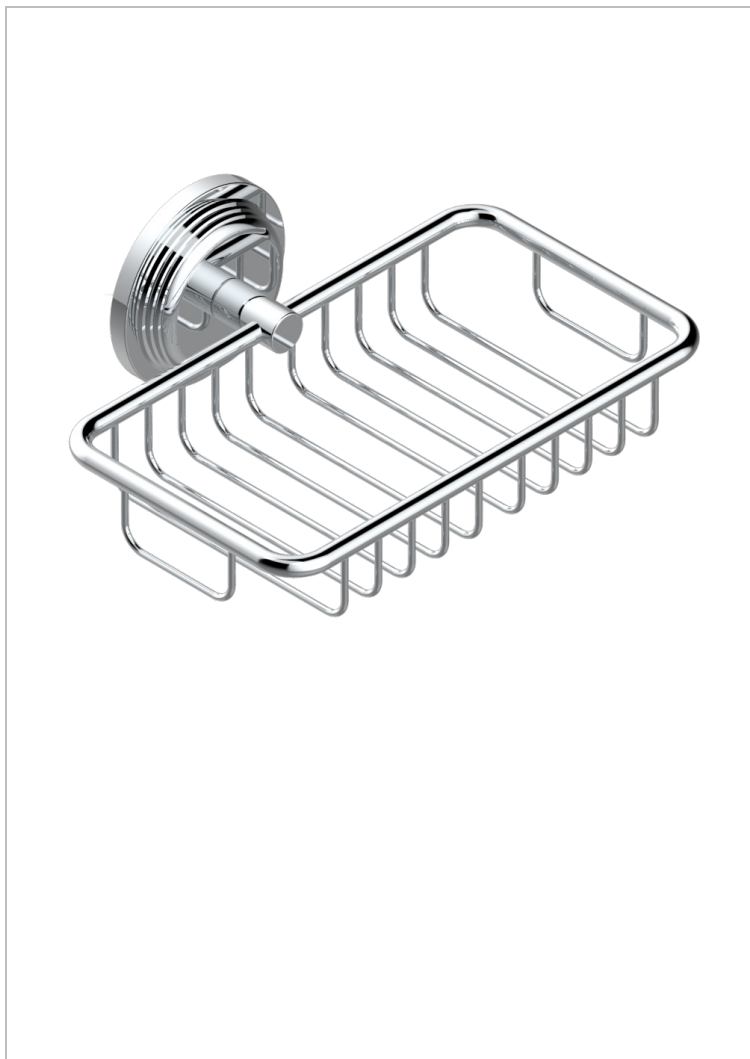

# WEST COAST METAL WITH LEVER HANDLES

U9B-620

Soap basket, wall mounted 6"1/4 x 3"5/8

## CHARACTERISTIC

- West Coast Metal with lever handles
- Soap basket, wall mounted 6"1/4 x 3"5/8