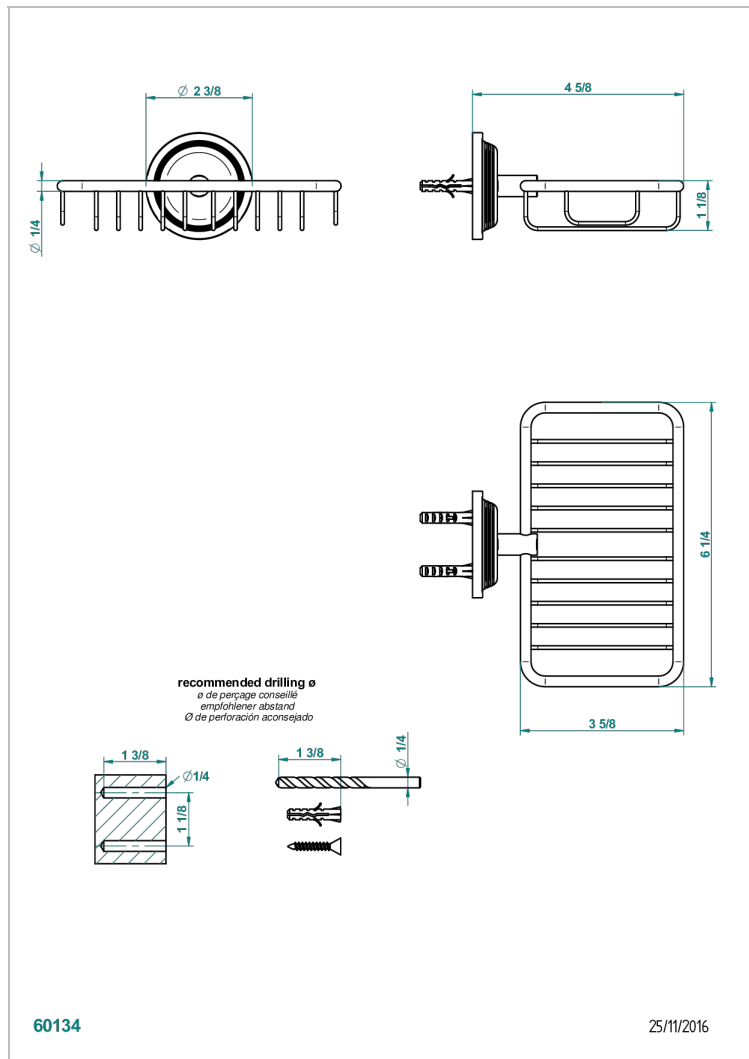

# WEST COAST METAL WITH LEVER HANDLES

U9B-620

Soap basket, wall mounted 6"1/4 x 3"5/8

## CHARACTERISTIC

- West Coast Metal with lever handles
- Soap basket, wall mounted 6"1/4 x 3"5/8