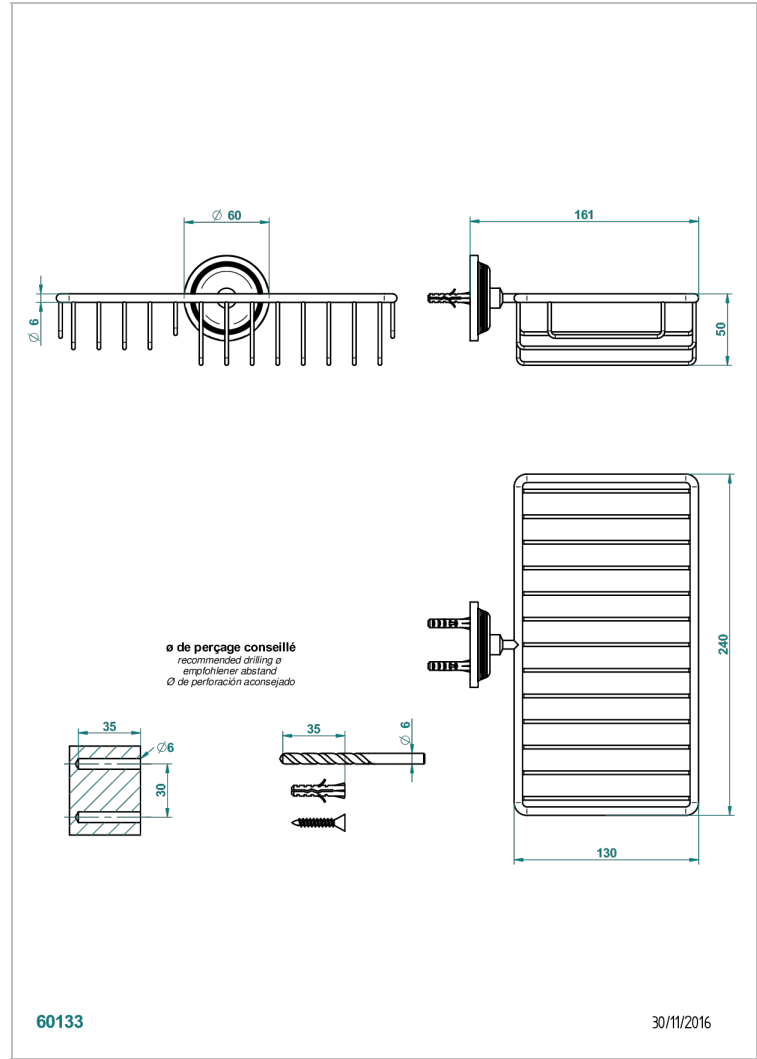

GRAND CENTRAL WHITE ONYX WITH LEVER HANDLES

U9S-2620

Soap and sponge holder, wall mounted

CHARACTERISTIC

- Grand central White Onyx with lever handles
- Soap and sponge holder, wall mounted

AVAILABLE FINITIONS