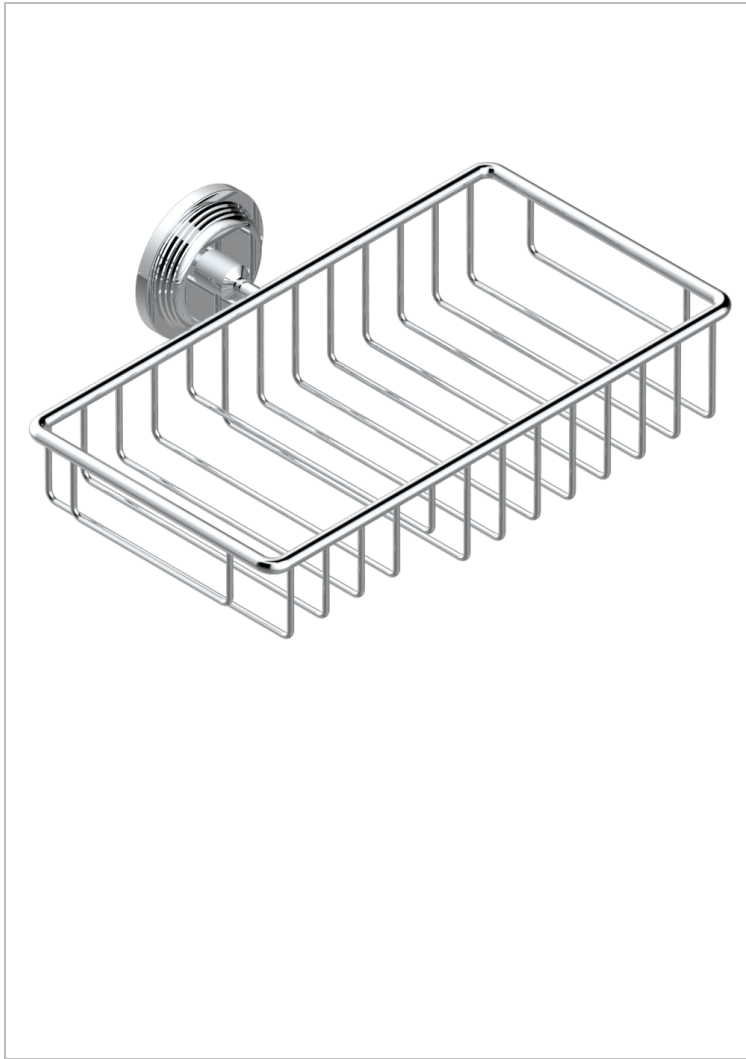

GRAND CENTRAL WHITE ONYX WITH LEVER HANDLES

U9S-2620

Soap and sponge holder, wall mounted

CHARACTERISTIC

- Grand central White Onyx with lever handles
- Soap and sponge holder, wall mounted

AVAILABLE FINITIONS