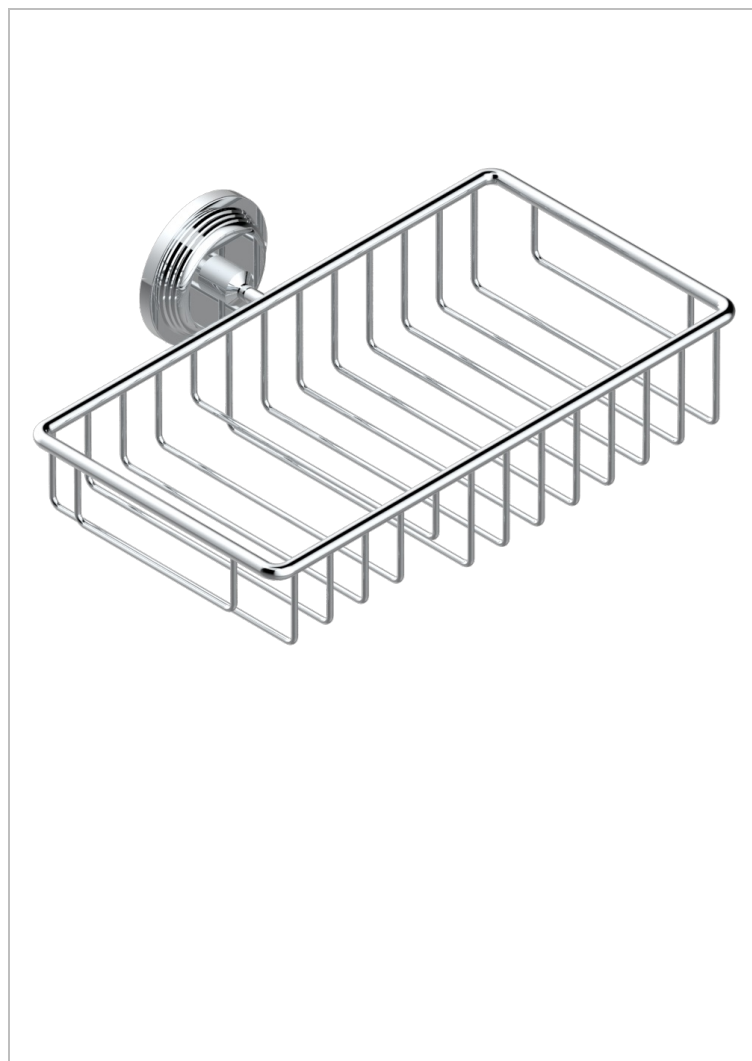

GRAND CENTRAL WHITE ONYX WITH LEVER HANDLES

U9S-2620

Soap and sponge holder, wall mounted

CHARACTERISTIC

- Grand central White Onyx with lever handles
- Soap and sponge holder, wall mounted

AVAILABLE FINITIONS