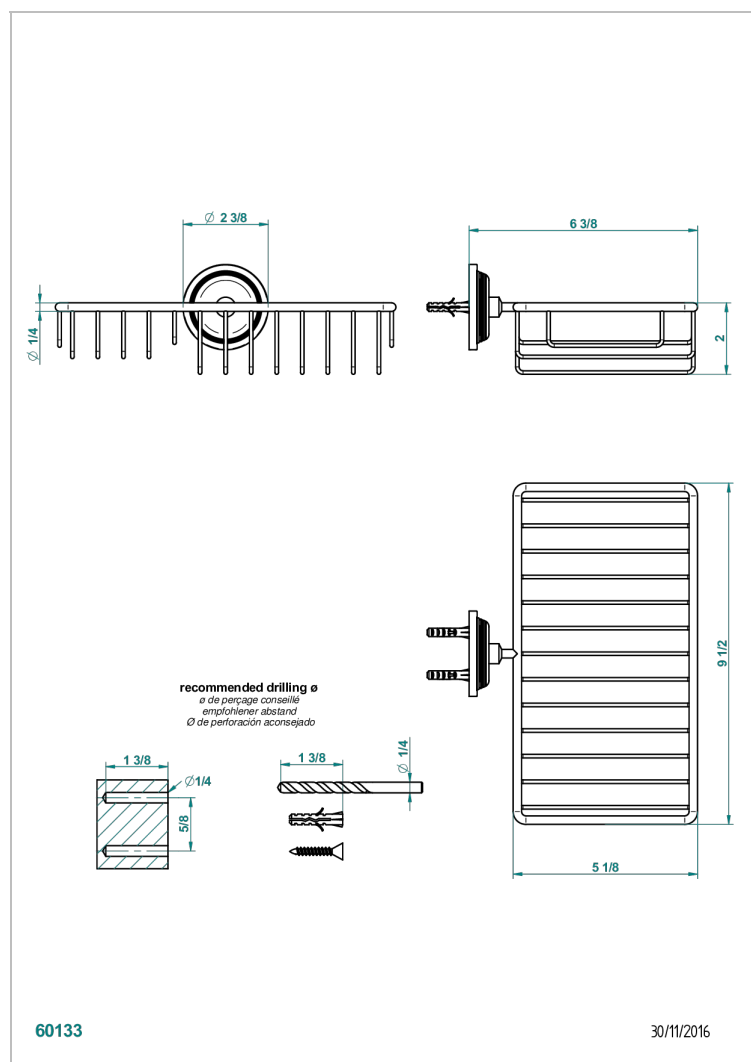

GRAND CENTRAL WHITE ONYX WITH LEVER HANDLES

U9S-2620

Soap and sponge holder, wall mounted

CHARACTERISTIC

- Grand central White Onyx with lever handles
- Soap and sponge holder, wall mounted

AVAILABLE FINITIONS