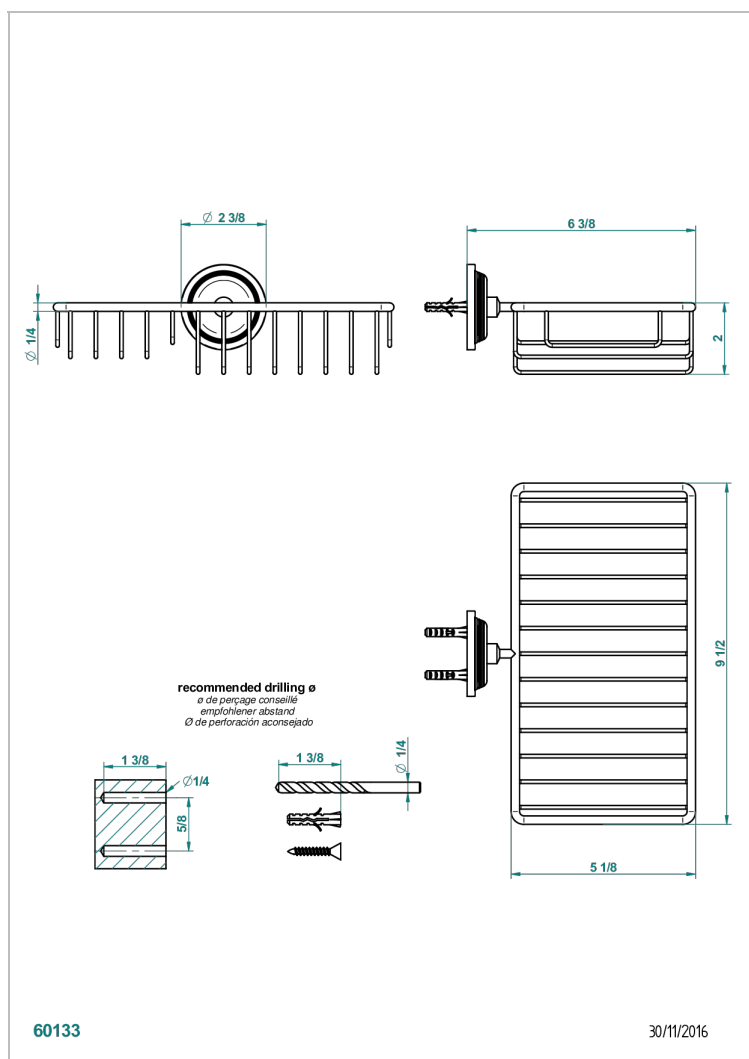

GRAND CENTRAL WHITE ONYX WITH LEVER HANDLES

U9S-2620

Combined soap and sponge holder with flange, 240 x 130 mm

CHARACTERISTIC

- Grand central White Onyx with lever handles
- Combined soap and sponge holder with flange, 240 x 130 mm