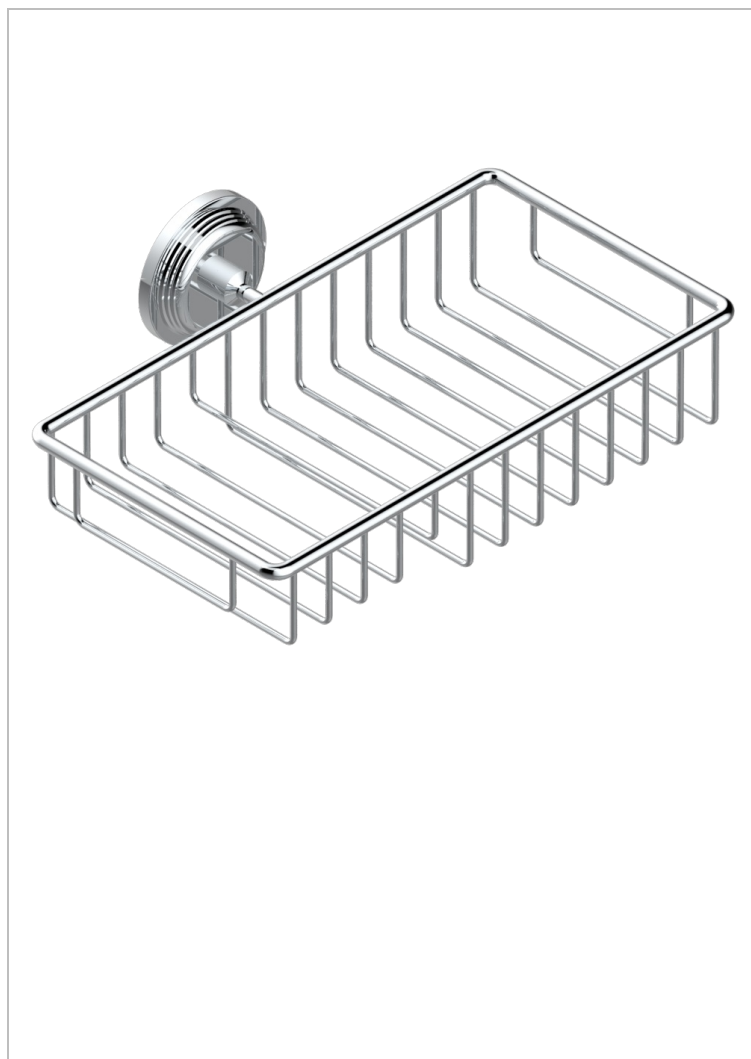

GRAND CENTRAL WHITE ONYX WITH LEVER HANDLES

U9S-2620

Combined soap and sponge holder with flange, 240 x 130 mm

CHARACTERISTIC

- Grand central White Onyx with lever handles
- Combined soap and sponge holder with flange, 240 x 130 mm

AVAILABLE FINITIONS

Antique nickel - H28
Black ceram - D30
Blush PVD - H62
Brass color PVD - H49
Brown bronze color PVD - F33
Gold color PVD - H52

Graphite PVD - H64
Lacquered light bronze - D01
Matt Umber PVD - H67
Matt blush PVD - H60
Matt brass color PVD - H50
Matt brown bronze color PVD - F34