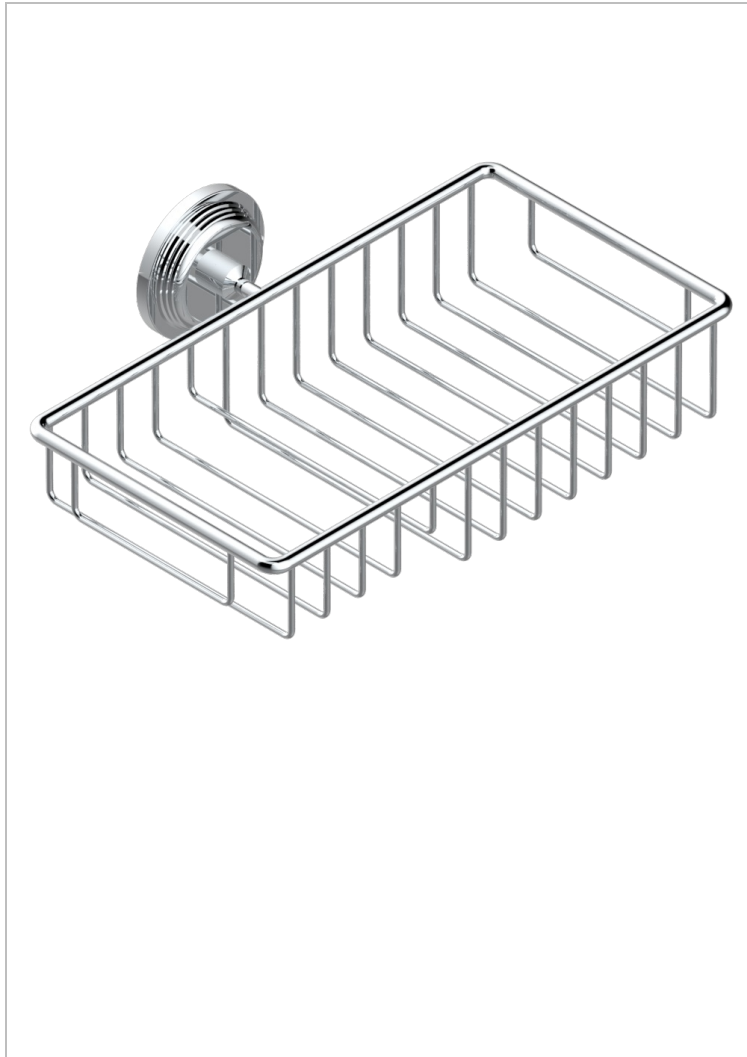

GRAND CENTRAL WHITE ONYX

U9R-2620

Soap and sponge holder, wall mounted

THG[®]
PARIS

CHARACTERISTIC

- Grand central White Onyx
- Soap and sponge holder, wall mounted

AVAILABLE FINITIONS

Black ceram - D30
Blush PVD - H62
Brass color PVD - H49
Brown bronze color PVD - F33
Chrome polished - A02
Copper antique matt, coated - H07

Gold color PVD - H52
Gold mat - F07
Gold polished - F01
Graphite PVD - H64
Light coated bronze - D01
Matt Umber PVD - H67

Matt blush PVD - H60
Matt brass color PVD - H50
Matt brown bronze color PVD - F34
Matt chrome (American satin) - C02
Matt gold color PVD - H53
Matt graphite PVD - H65