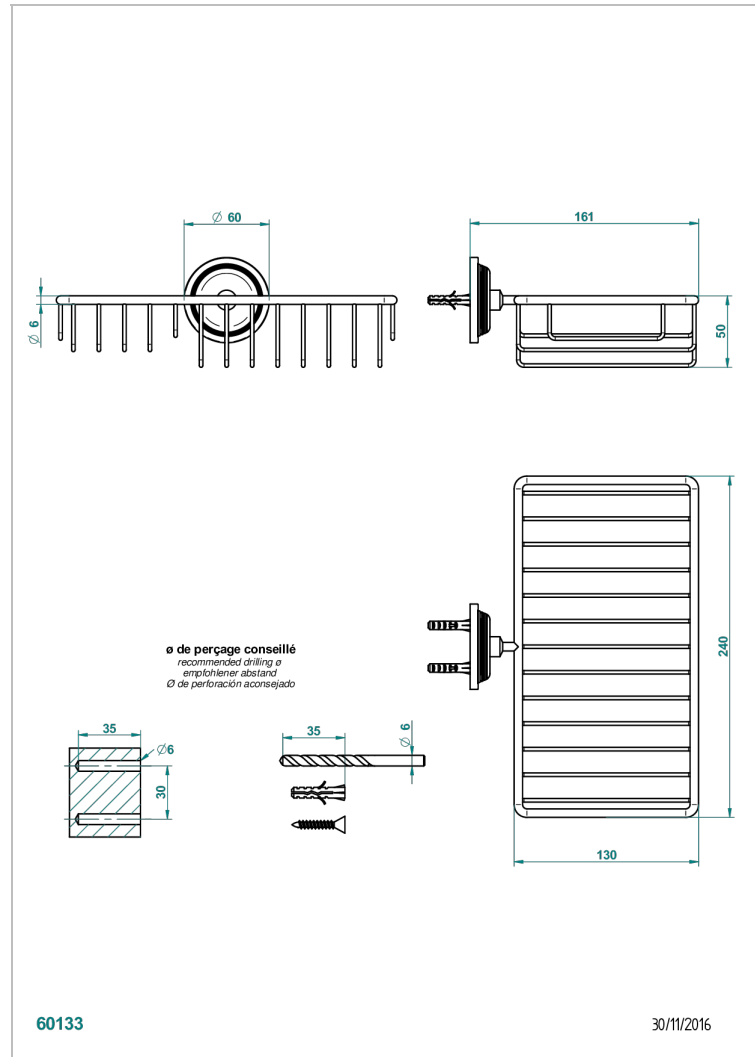

GRAND CENTRAL WHITE ONYX

U9R-2620

Soap and sponge holder, wall mounted

THG[®]
PARIS

CHARACTERISTIC

- Grand central White Onyx
- Soap and sponge holder, wall mounted

AVAILABLE FINITIONS

Black ceram - D30
Blush PVD - H62
Brass color PVD - H49
Brown bronze color PVD - F33
Chrome polished - A02
Copper antique matt, coated - H07