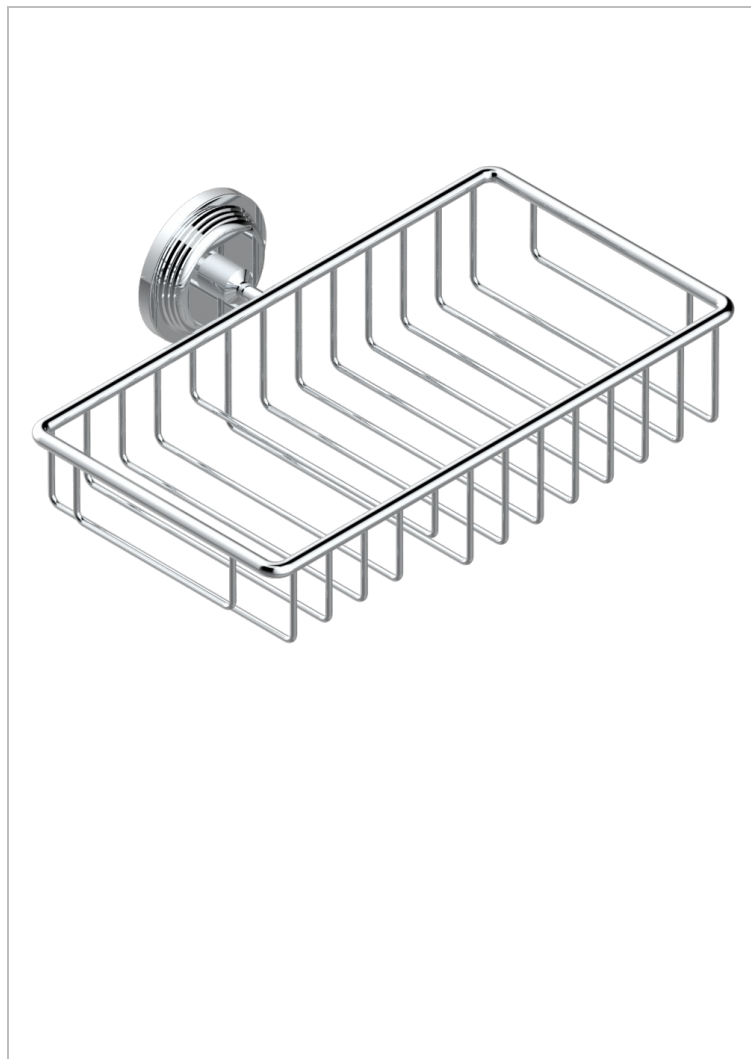

# GRAND CENTRAL WHITE ONYX

U9R-2620

Soap and sponge holder, wall mounted

THG<sup>®</sup>  
PARIS

## CHARACTERISTIC

- Grand central White Onyx
- Soap and sponge holder, wall mounted