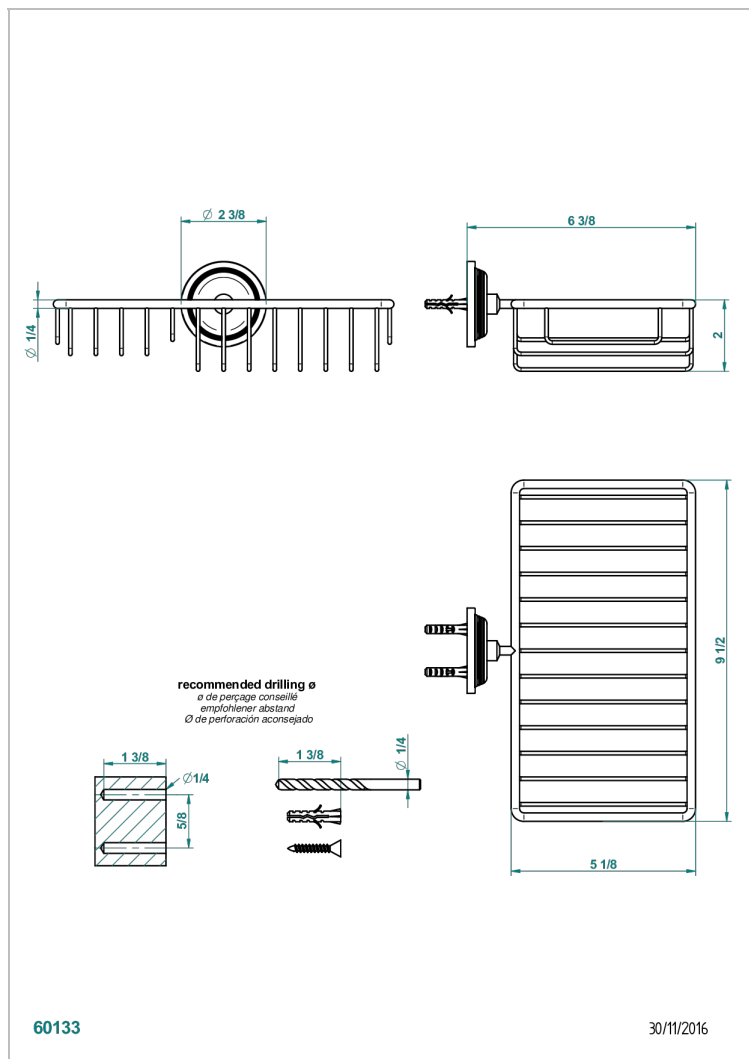

# GRAND CENTRAL WHITE ONYX

U9R-2620

Soap and sponge holder, wall mounted

THG<sup>®</sup>  
PARIS

## CHARACTERISTIC

- Grand central White Onyx
- Soap and sponge holder, wall mounted