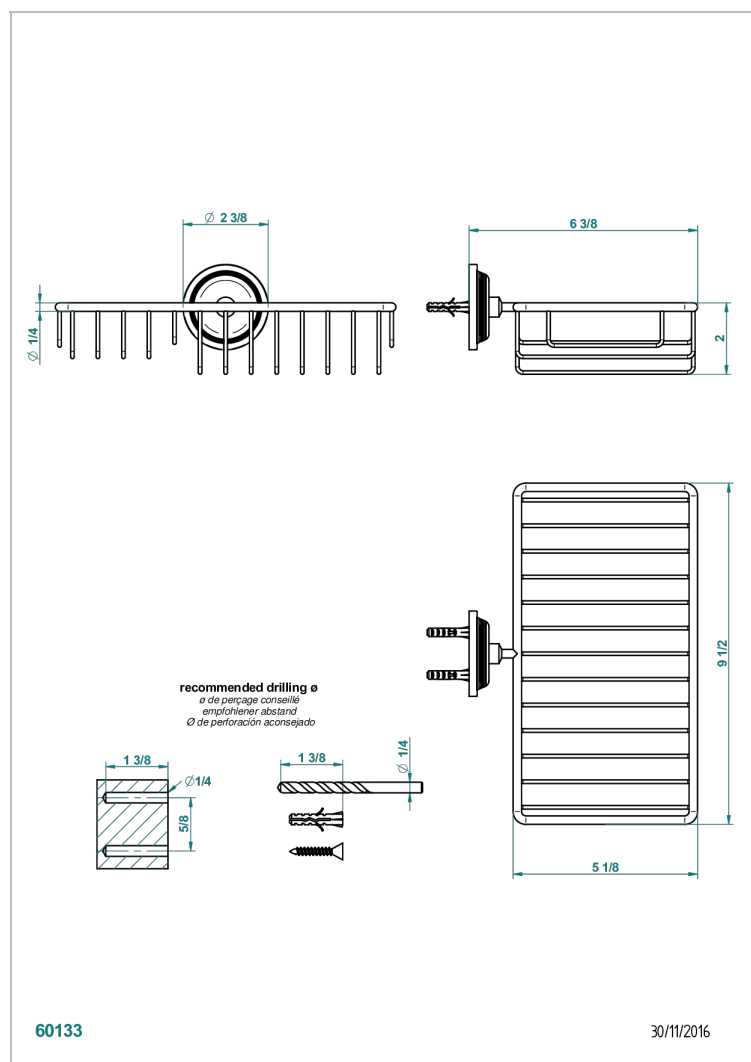

GRAND CENTRAL BLACK ONYX WITH LEVER HANDLES

U9N-2620

Soap and sponge holder, wall mounted

60133

30/11/2016

CHARACTERISTIC

- Grand central Black Onyx with lever handles
- Soap and sponge holder, wall mounted