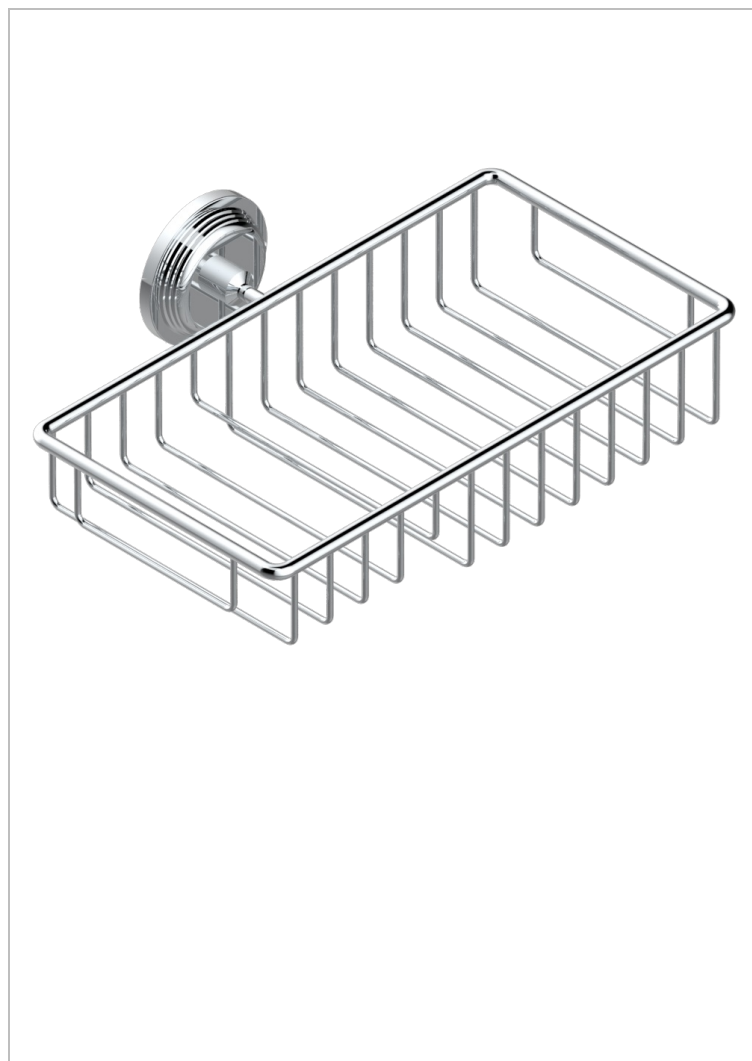

GRAND CENTRAL BLACK ONYX WITH LEVER HANDLES

U9N-2620

Soap and sponge holder, wall mounted

60133

30/11/2016

CHARACTERISTIC

- Grand central Black Onyx with lever handles
- Soap and sponge holder, wall mounted