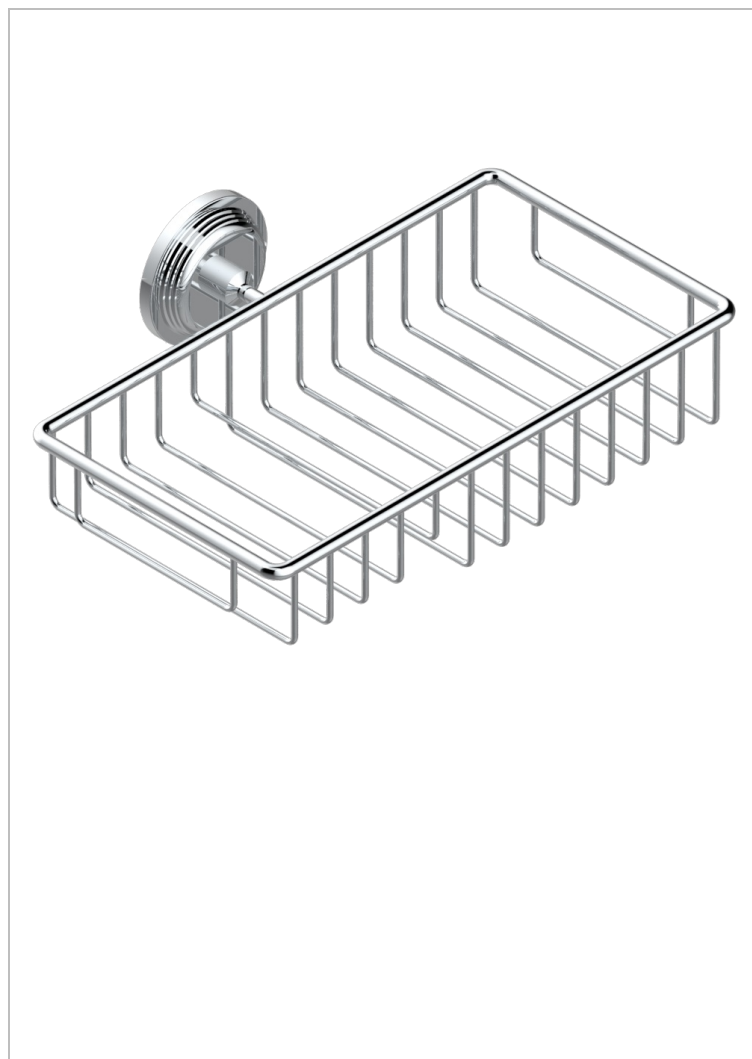

GRAND CENTRAL BLACK ONYX WITH LEVER

U9N-2620

Combined soap and sponge holder with flange, 240 x 130 mm

CHARACTERISTIC

- Grand central Black Onyx with lever
- Combined soap and sponge holder with flange, 240 x 130 mm

AVAILABLE FINITIONS

Antique nickel - H28
Black ceram - D30
Blush PVD - H62
Brass color PVD - H49
Brown bronze color PVD - F33
Gold color PVD - H52

Graphite PVD - H64
Lacquered light bronze - D01
Matt Umber PVD - H67
Matt blush PVD - H60
Matt brass color PVD - H50
Matt brown bronze color PVD - F34