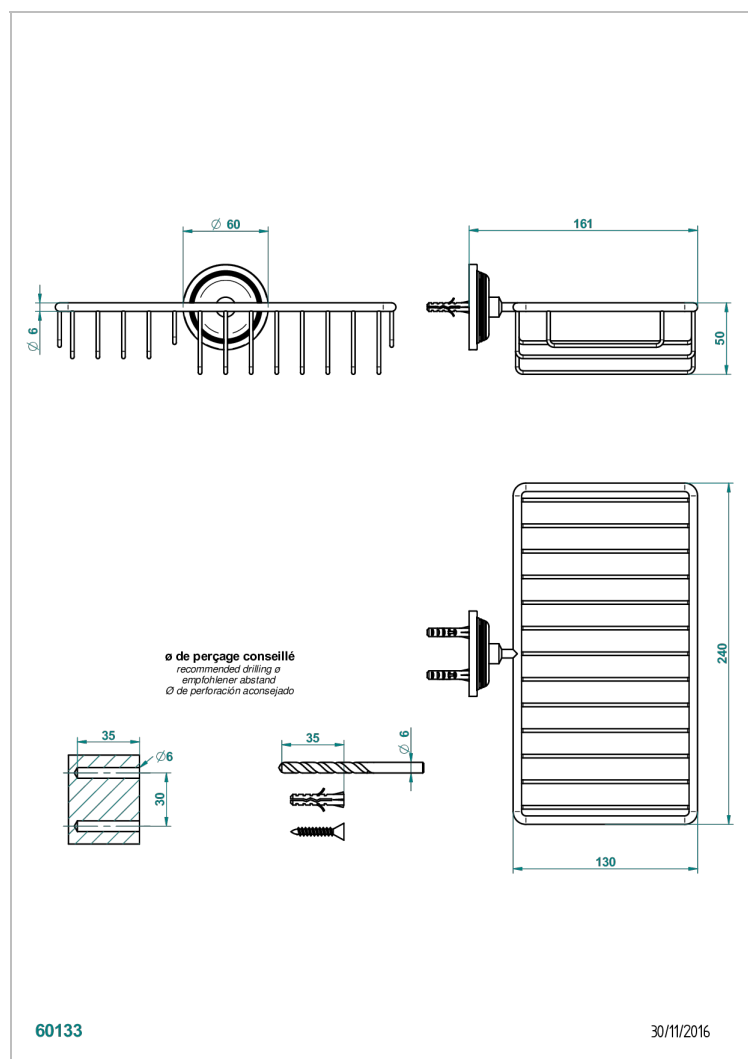

GRAND CENTRAL BLACK ONYX WITH LEVER

U9N-2620

Combined soap and sponge holder with flange, 240 x 130 mm

CHARACTERISTIC

- Grand central Black Onyx with lever
- Combined soap and sponge holder with flange, 240 x 130 mm