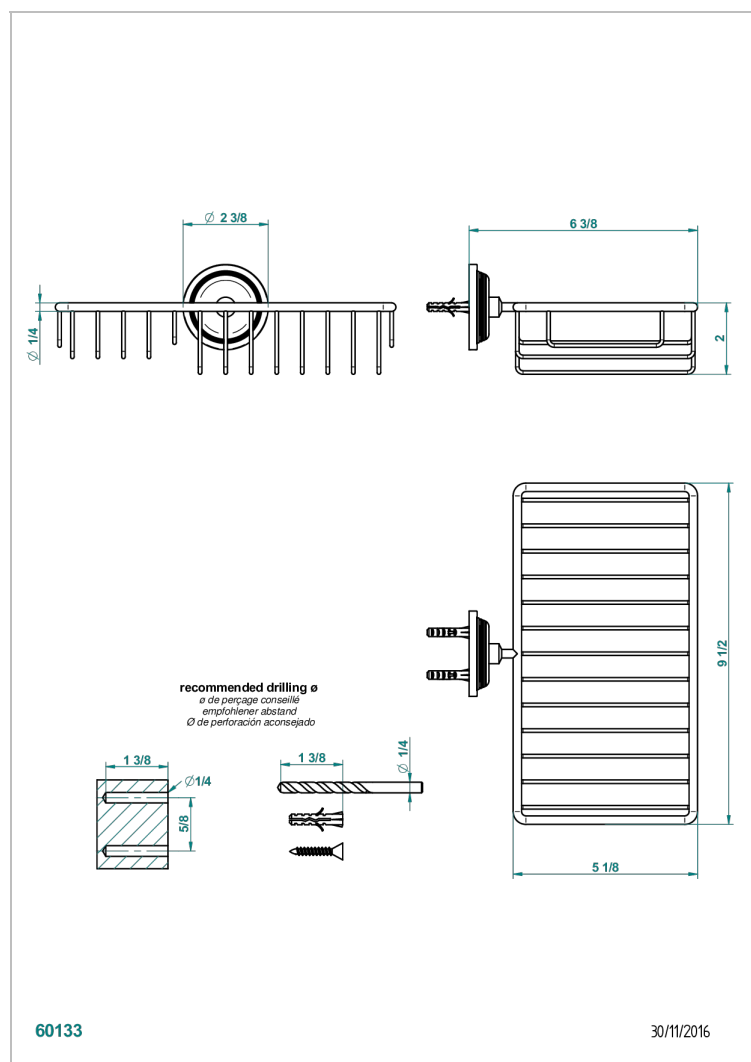

GRAND CENTRAL BLACK ONYX WITH LEVER

U9N-2620

Combined soap and sponge holder with flange, 240 x 130 mm

CHARACTERISTIC

- Grand central Black Onyx with lever
- Combined soap and sponge holder with flange, 240 x 130 mm