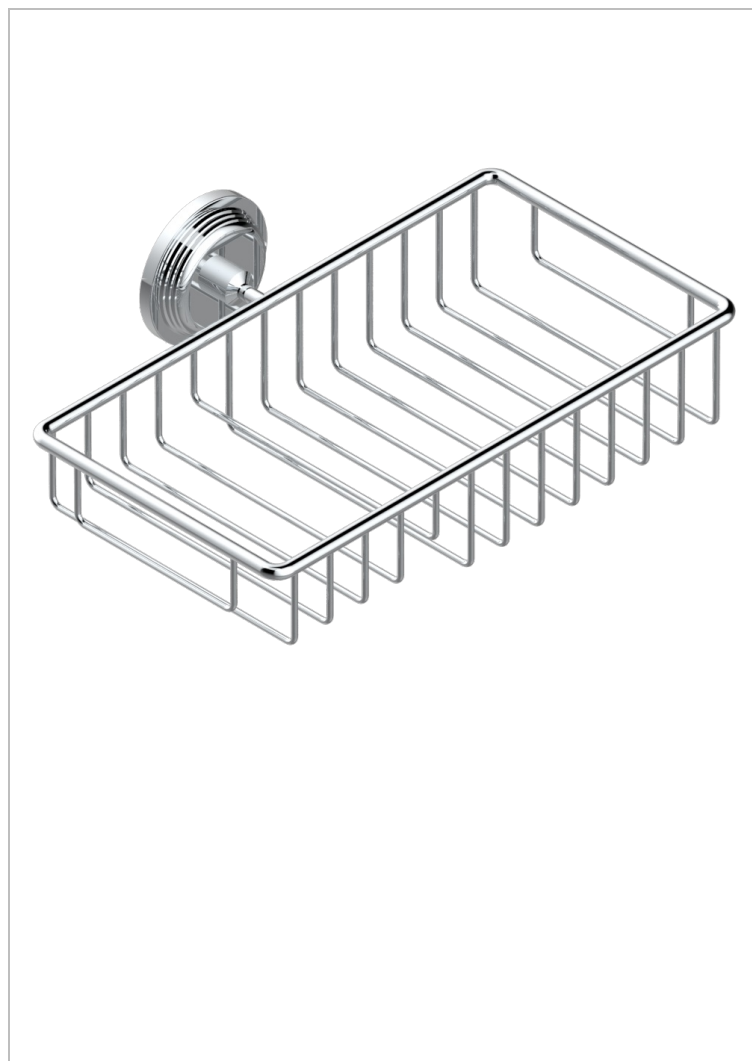

GRAND CENTRAL BLACK ONYX WITH LEVER

U9N-2620

Combined soap and sponge holder with flange, 240 x 130 mm

CHARACTERISTIC

- Grand central Black Onyx with lever
- Combined soap and sponge holder with flange, 240 x 130 mm

AVAILABLE FINITIONS

Antique nickel - H28
Black ceram - D30
Blush PVD - H62
Brass color PVD - H49
Brown bronze color PVD - F33
Gold color PVD - H52

Graphite PVD - H64
Lacquered light bronze - D01
Matt Umber PVD - H67
Matt blush PVD - H60
Matt brass color PVD - H50
Matt brown bronze color PVD - F34