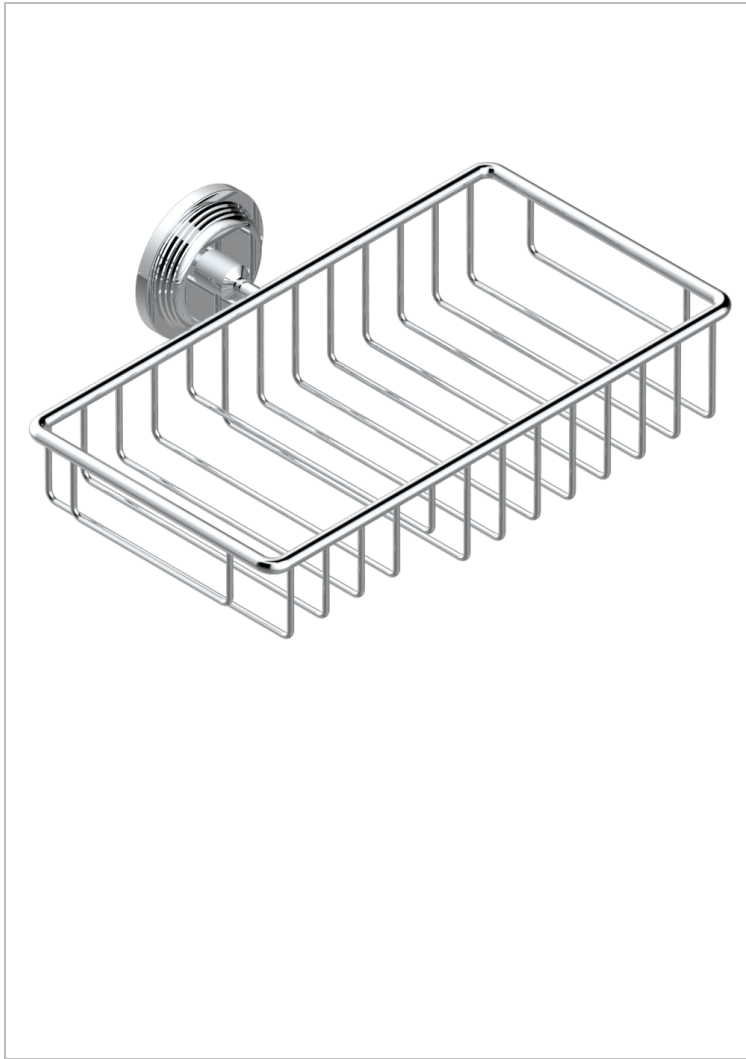

GRAND CENTRAL BLACK ONYX

U9M-2620

Soap and sponge holder, wall mounted

THG[®]
PARIS

CHARACTERISTIC

- Grand central Black Onyx
- Soap and sponge holder, wall mounted

AVAILABLE FINITIONS

Black ceram - D30
Blush PVD - H62
Brass color PVD - H49
Brown bronze color PVD - F33
Chrome polished - A02
Copper antique matt, coated - H07

Gold color PVD - H52
Gold mat - F07
Gold polished - F01
Graphite PVD - H64
Light coated bronze - D01
Matt Umber PVD - H67

Matt blush PVD - H60
Matt brass color PVD - H50
Matt brown bronze color PVD - F34
Matt chrome (American satin) - C02
Matt gold color PVD - H53
Matt graphite PVD - H65