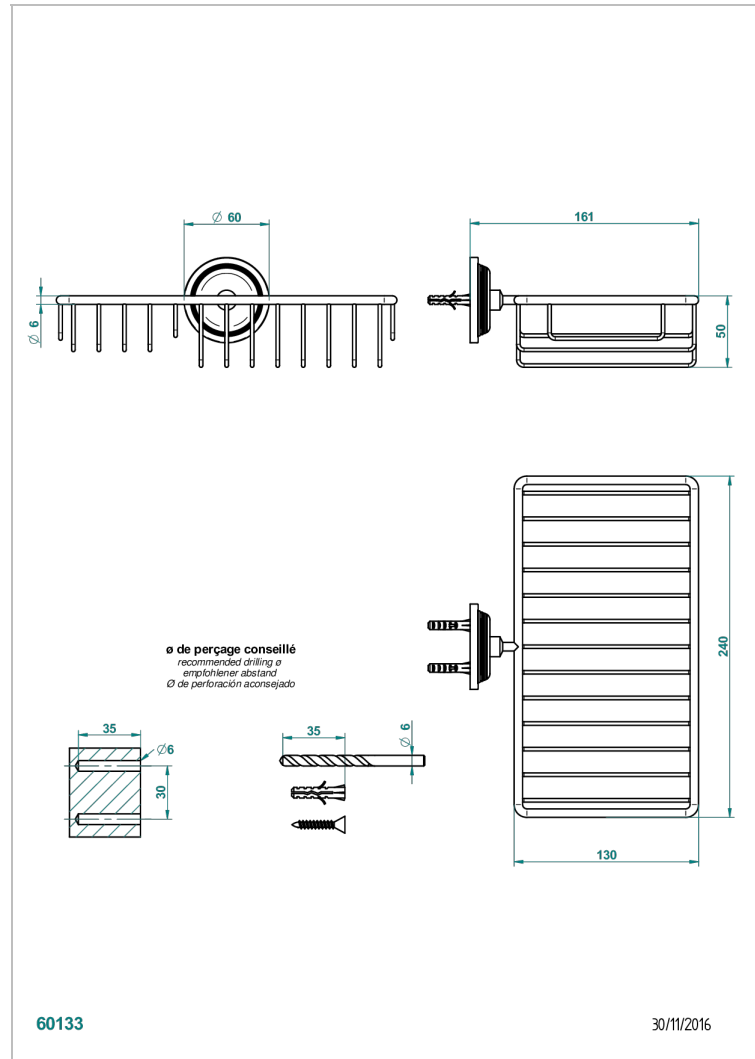

GRAND CENTRAL BLACK ONYX

U9M-2620

Soap and sponge holder, wall mounted

THG[®]
PARIS

CHARACTERISTIC

- Grand central Black Onyx
- Soap and sponge holder, wall mounted

AVAILABLE FINITIONS

Black ceram - D30
Blush PVD - H62
Brass color PVD - H49
Brown bronze color PVD - F33
Chrome polished - A02
Copper antique matt, coated - H07