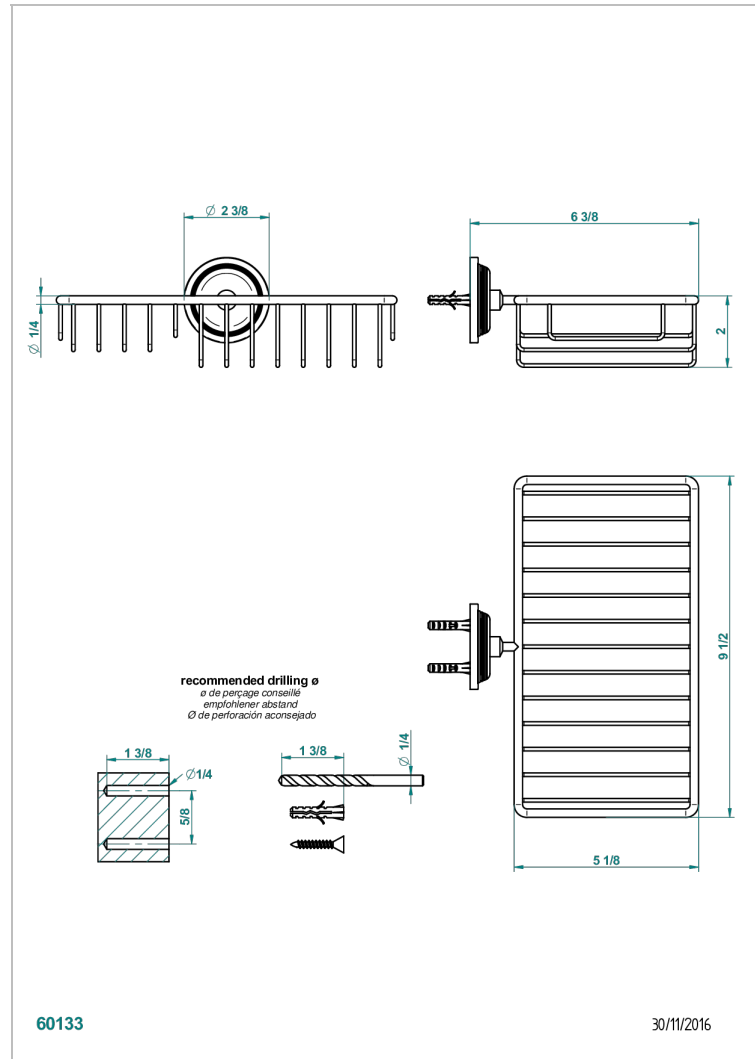

GRAND CENTRAL BLACK ONYX

U9M-2620

Soap and sponge holder, wall mounted

THG[®]
PARIS

CHARACTERISTIC

- Grand central Black Onyx
- Soap and sponge holder, wall mounted

AVAILABLE FINITIONS

Black ceram - D30
Blush PVD - H62
Brass color PVD - H49
Brown bronze color PVD - F33
Chrome polished - A02
Copper antique matt, coated - H07