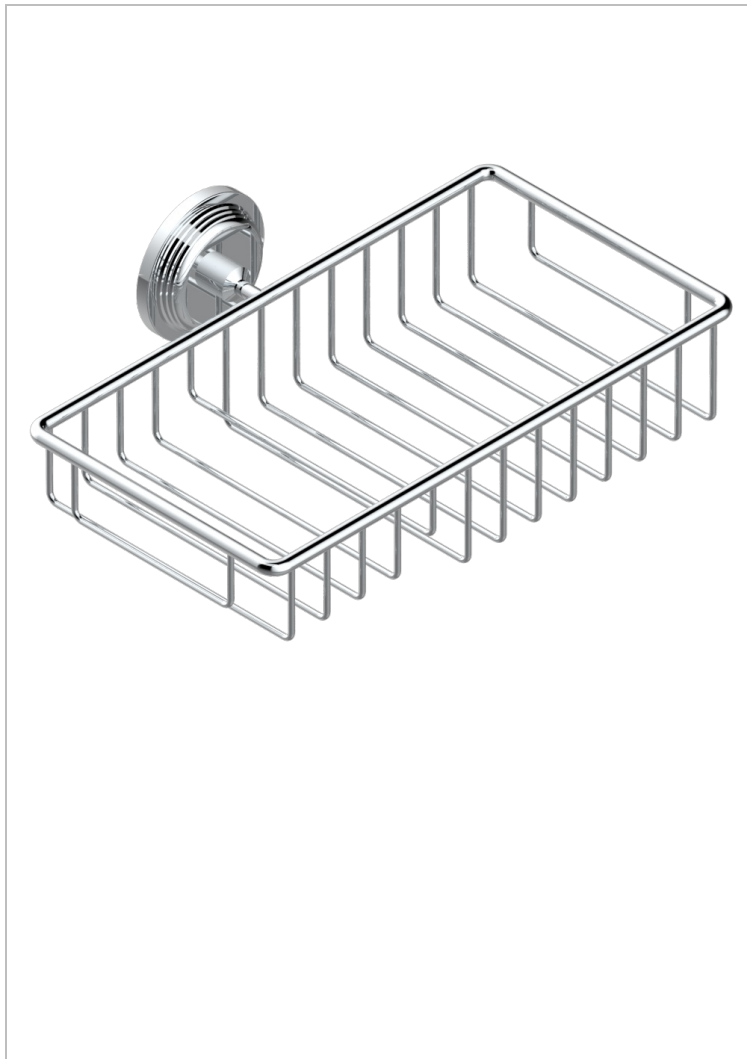

GRAND CENTRAL BLACK ONYX

U9M-2620

Soap and sponge holder, wall mounted

THG[®]
PARIS

CHARACTERISTIC

- Grand central Black Onyx
- Soap and sponge holder, wall mounted

AVAILABLE FINITIONS

Black ceram - D30
Blush PVD - H62
Brass color PVD - H49
Brown bronze color PVD - F33
Chrome polished - A02
Copper antique matt, coated - H07

Gold color PVD - H52
Gold mat - F07
Gold polished - F01
Graphite PVD - H64
Light coated bronze - D01
Matt Umber PVD - H67

Matt blush PVD - H60
Matt brass color PVD - H50
Matt brown bronze color PVD - F34
Matt chrome (American satin) - C02
Matt gold color PVD - H53
Matt graphite PVD - H65

Matt nickel (American satin) - C01
Matt nickel color PVD - H56
Natural smoked Brass - A13
Nickel antique / Sovereign - H28
Nickel color PVD - H55
Nickel polished - B01

Soft gold - F30
Soft matt gold - F31
Umber PVD - H66