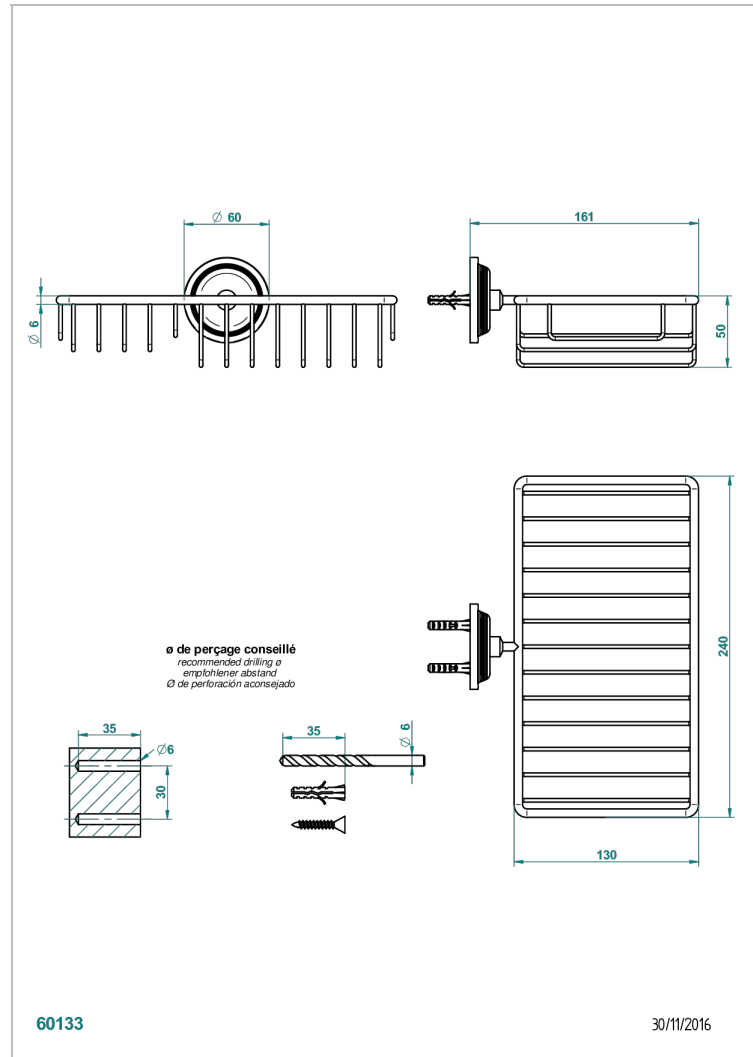

GRAND CENTRAL BLACK ONYX

U9M-2620

Combined soap and sponge holder with flange, 240 x 130 mm

THG[®]
PARIS

CHARACTERISTIC

- Grand central Black Onyx
- Combined soap and sponge holder with flange, 240 x 130 mm