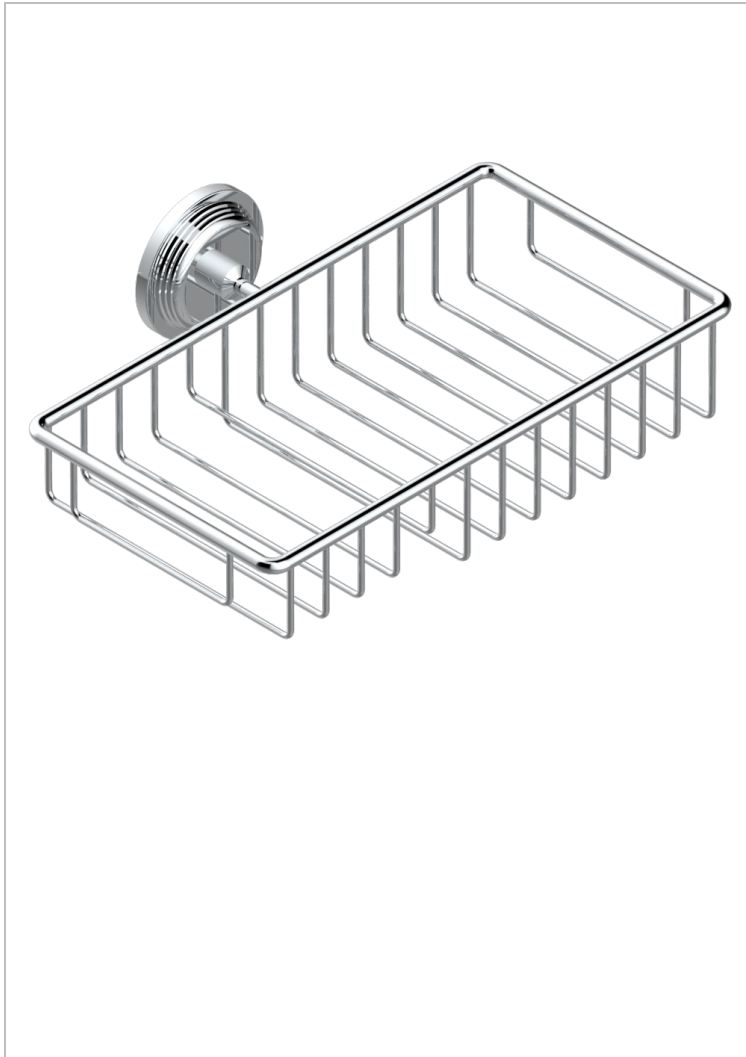

GRAND CENTRAL BLACK ONYX

U9M-2620

Combined soap and sponge holder with flange, 240 x 130 mm

THG[®]
PARIS

CHARACTERISTIC

- Grand central Black Onyx
- Combined soap and sponge holder with flange, 240 x 130 mm

AVAILABLE FINITIONS

Antique nickel - H28
Black ceram - D30
Blush PVD - H62
Brass color PVD - H49
Brown bronze color PVD - F33
Gold color PVD - H52

Graphite PVD - H64
Lacquered light bronze - D01
Matt Umber PVD - H67
Matt blush PVD - H60
Matt brass color PVD - H50
Matt brown bronze color PVD - F34