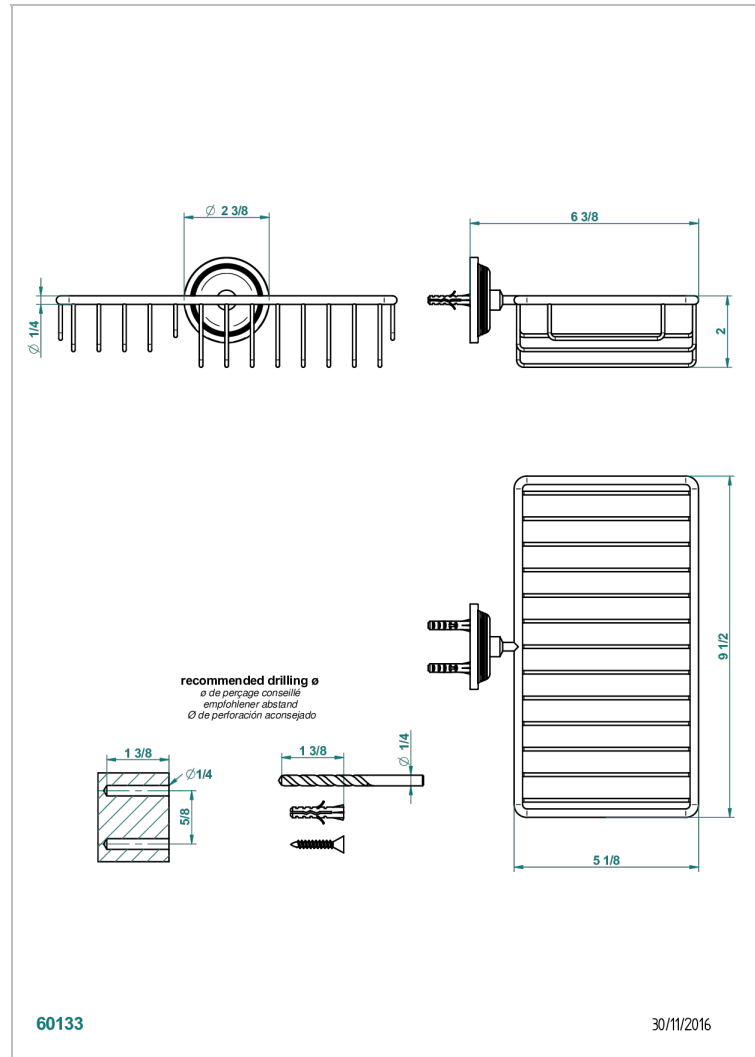

GRAND CENTRAL BLACK ONYX

U9M-2620

Combined soap and sponge holder with flange, 240 x 130 mm

CHARACTERISTIC

- Grand central Black Onyx
- Combined soap and sponge holder with flange, 240 x 130 mm

AVAILABLE FINITIONS