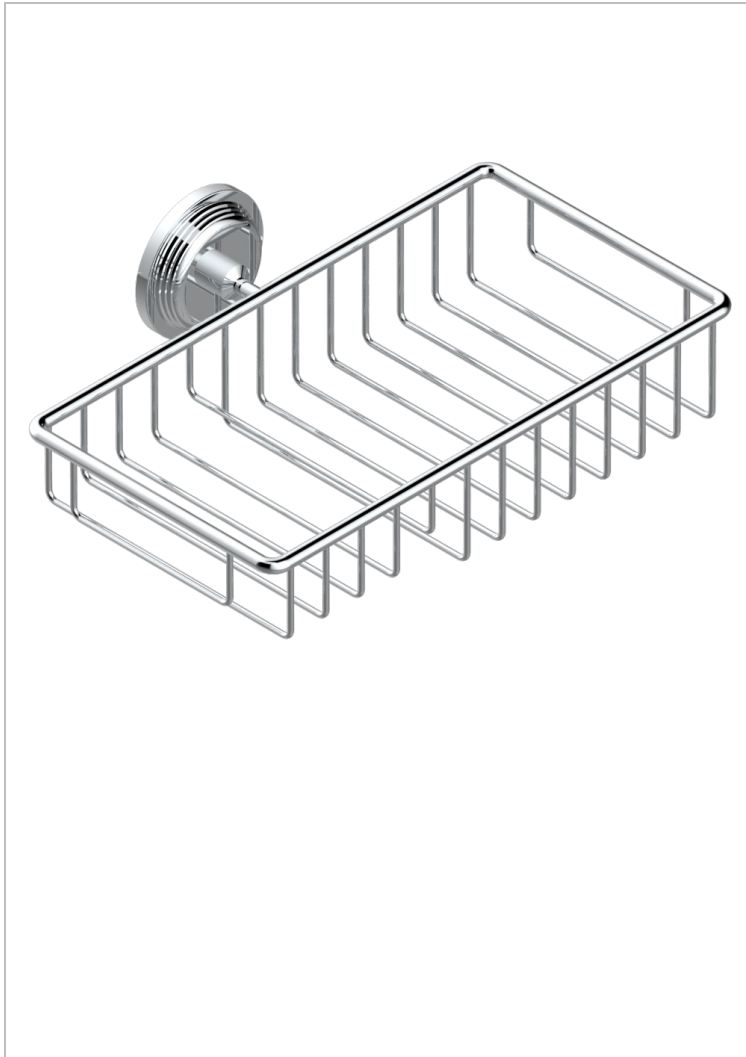

GRAND CENTRAL BLACK ONYX

U9M-2620

Combined soap and sponge holder with flange, 240 x 130 mm

CHARACTERISTIC

- Grand central Black Onyx
- Combined soap and sponge holder with flange, 240 x 130 mm

AVAILABLE FINITIONS

Antique nickel - H28
Black ceram - D30
Blush PVD - H62
Brass color PVD - H49
Brown bronze color PVD - F33
Gold color PVD - H52

Graphite PVD - H64
Lacquered light bronze - D01
Matt Umber PVD - H67
Matt blush PVD - H60
Matt brass color PVD - H50
Matt brown bronze color PVD - F34