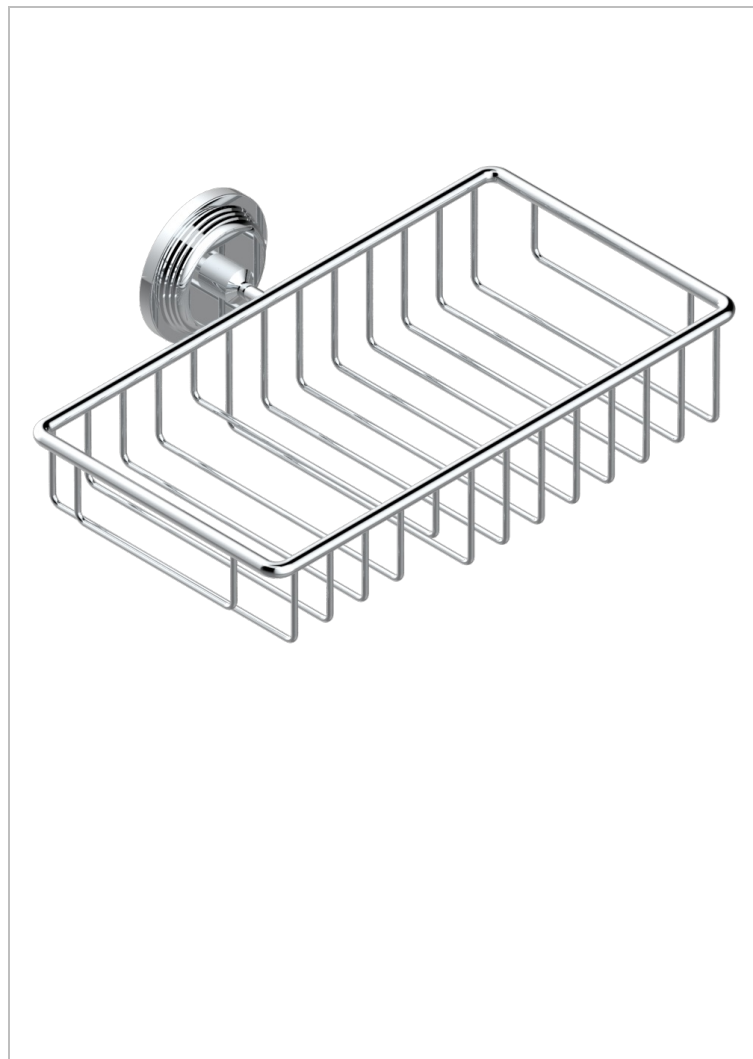

GRAND CENTRAL METAL WITH LEVER HANDLES

U9L-2620

Soap and sponge holder, wall mounted

CHARACTERISTIC

- Grand central Metal with lever handles
- Soap and sponge holder, wall mounted

AVAILABLE FINITIONS

Black ceram - D30
Blush PVD - H62
Brass color PVD - H49
Brown bronze color PVD - F33
Chrome polished - A02
Copper antique matt, coated - H07