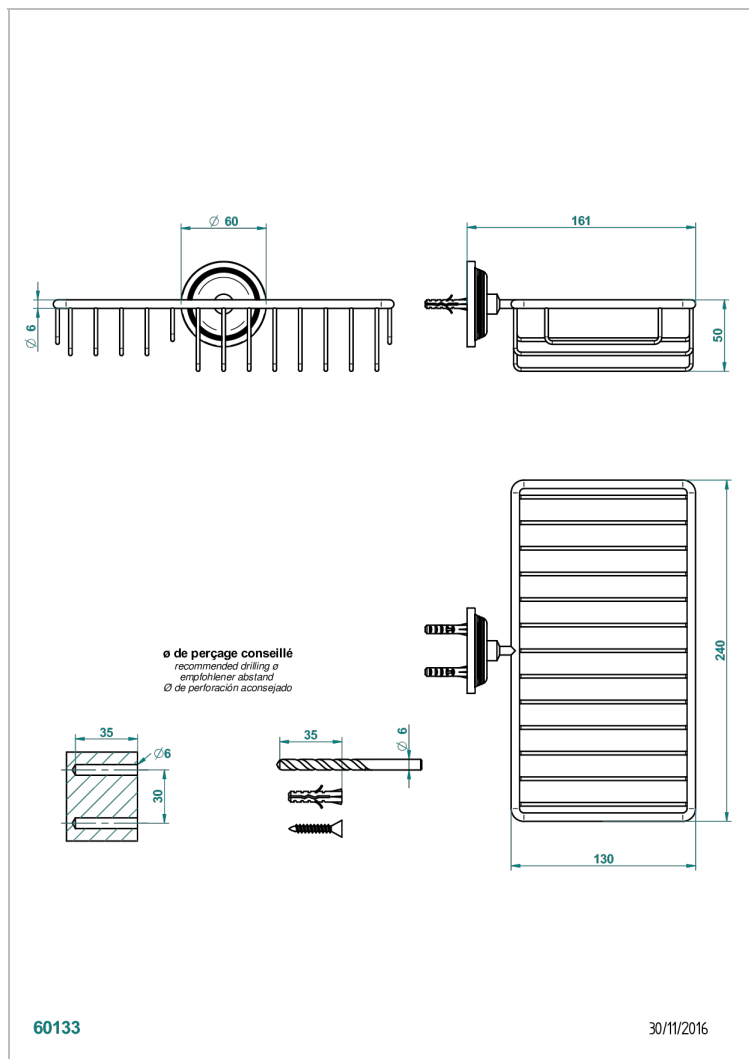

GRAND CENTRAL METAL WITH LEVER HANDLES

U9L-2620

Soap and sponge holder, wall mounted

CHARACTERISTIC

- Grand central Metal with lever handles
- Soap and sponge holder, wall mounted

AVAILABLE FINITIONS

Black ceram - D30
Blush PVD - H62
Brass color PVD - H49
Brown bronze color PVD - F33
Chrome polished - A02
Copper antique matt, coated - H07