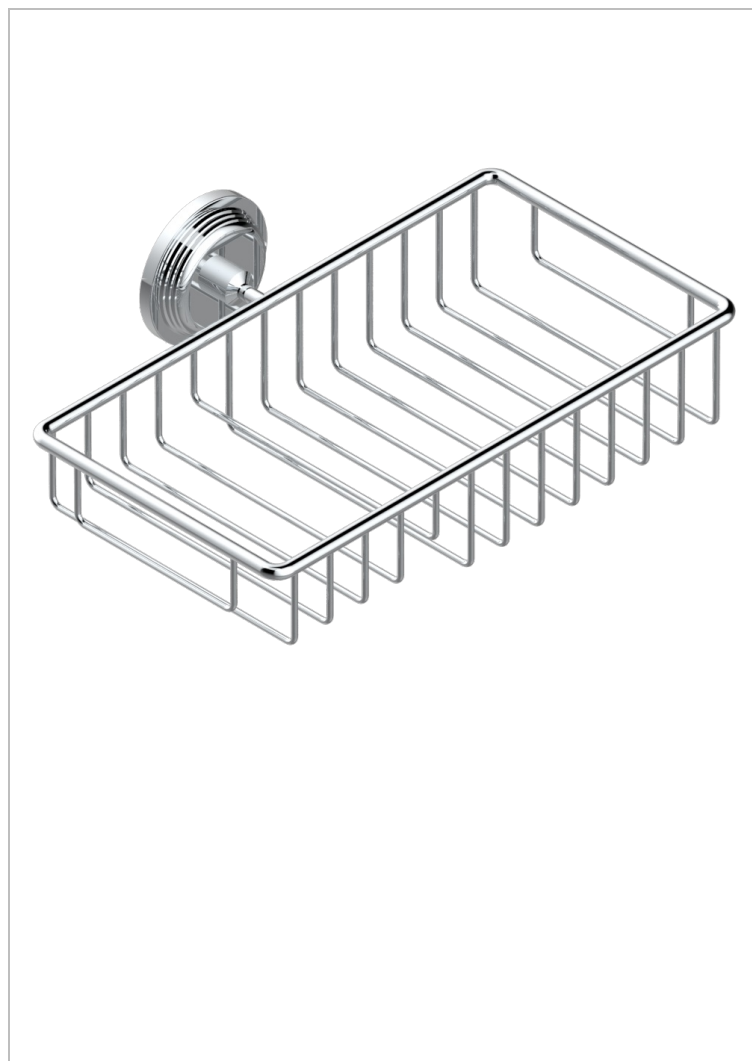

GRAND CENTRAL METAL WITH LEVER HANDLES

U9L-2620

Soap and sponge holder, wall mounted

CHARACTERISTIC

- Grand central Metal with lever handles
- Soap and sponge holder, wall mounted

AVAILABLE FINITIONS

Black ceram - D30
Blush PVD - H62
Brass color PVD - H49
Brown bronze color PVD - F33
Chrome polished - A02
Copper antique matt, coated - H07