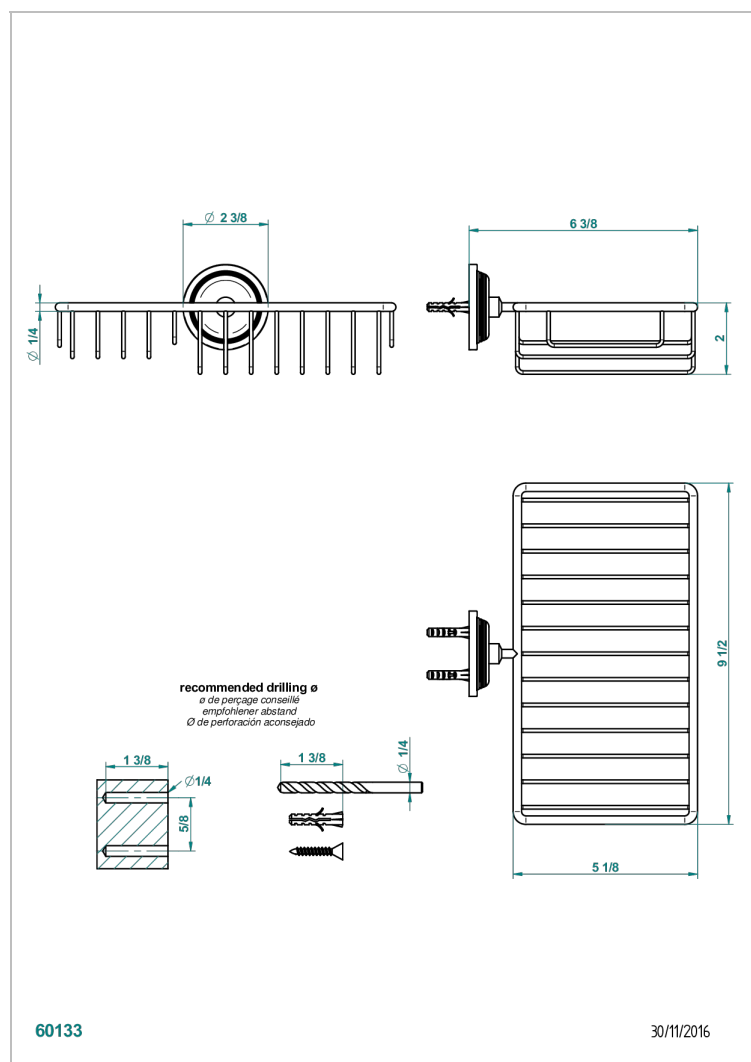

GRAND CENTRAL METAL WITH LEVER HANDLES

U9L-2620

Soap and sponge holder, wall mounted

CHARACTERISTIC

- Grand central Metal with lever handles
- Soap and sponge holder, wall mounted

AVAILABLE FINITIONS

Black ceram - D30
Blush PVD - H62
Brass color PVD - H49
Brown bronze color PVD - F33
Chrome polished - A02
Copper antique matt, coated - H07