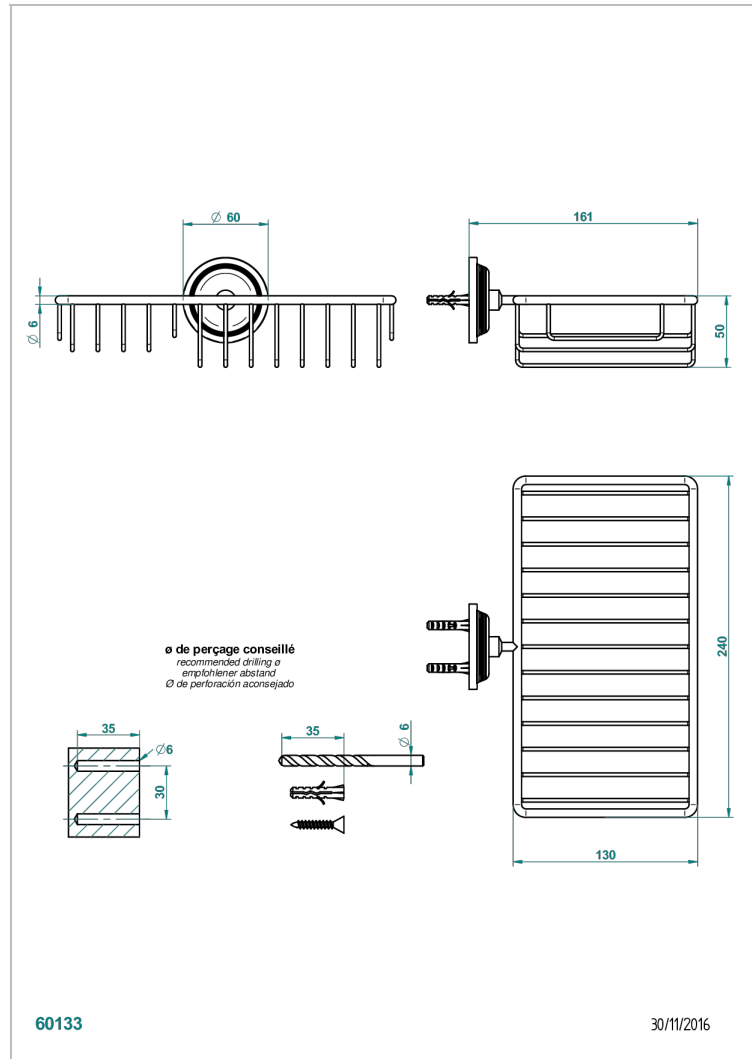

GRAND CENTRAL METAL WITH LEVER

U9L-2620

Combined soap and sponge holder with flange, 240 x 130 mm

THG[®]
PARIS

CHARACTERISTIC

- Grand central Metal with lever
- Combined soap and sponge holder with flange, 240 x 130 mm