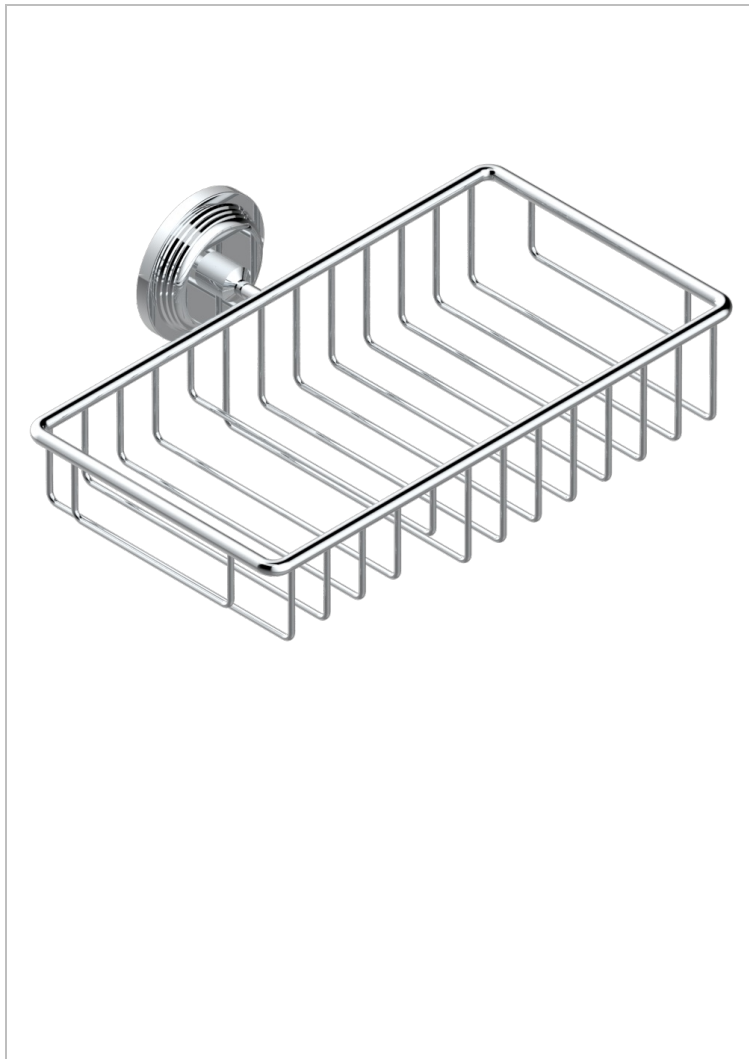

GRAND CENTRAL METAL WITH LEVER

U9L-2620

Combined soap and sponge holder with flange, 240 x 130 mm

THG[®]
PARIS

CHARACTERISTIC

- Grand central Metal with lever
- Combined soap and sponge holder with flange, 240 x 130 mm

AVAILABLE FINITIONS

Antique nickel - H28
Black ceram - D30
Blush PVD - H62
Brass color PVD - H49
Brown bronze color PVD - F33
Gold color PVD - H52

Graphite PVD - H64
Lacquered light bronze - D01
Matt Umber PVD - H67
Matt blush PVD - H60
Matt brass color PVD - H50
Matt brown bronze color PVD - F34