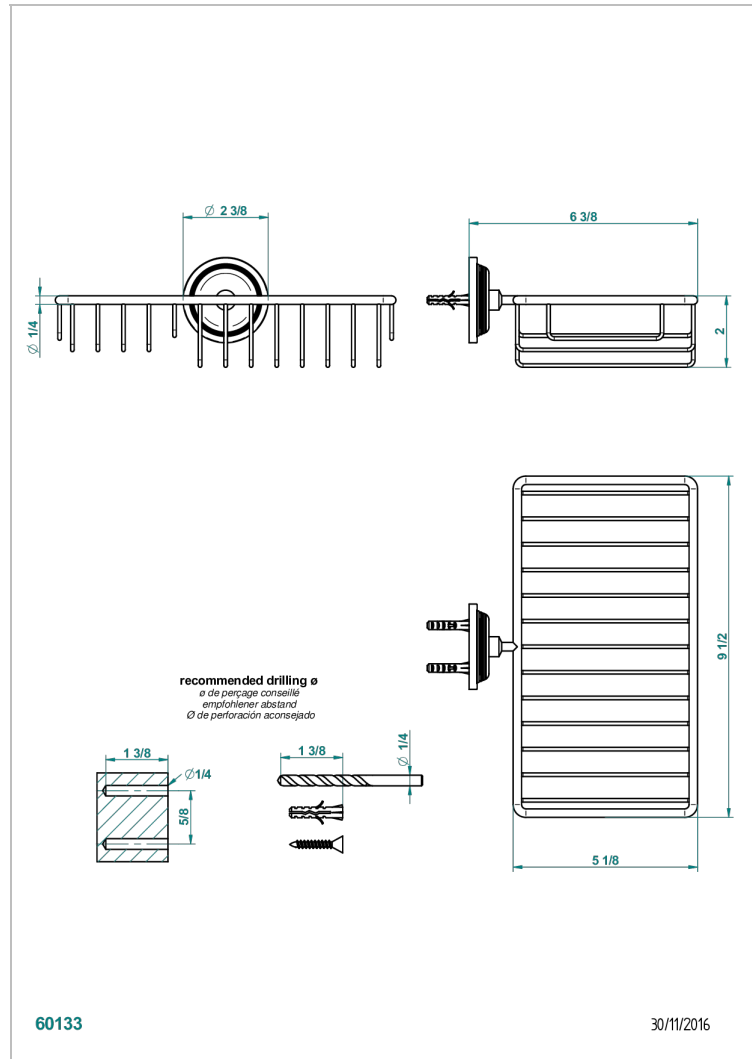

GRAND CENTRAL METAL WITH LEVER

U9L-2620

Combined soap and sponge holder with flange, 240 x 130 mm

CHARACTERISTIC

- Grand central Metal with lever
- Combined soap and sponge holder with flange, 240 x 130 mm