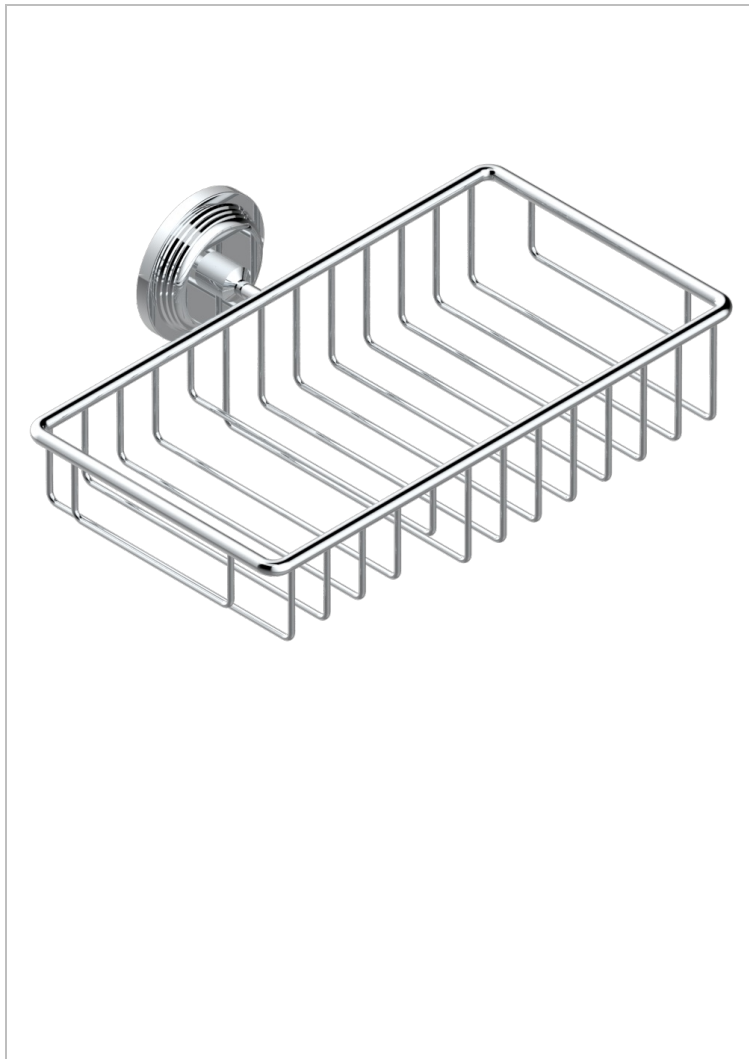

GRAND CENTRAL METAL WITH LEVER

U9L-2620

Combined soap and sponge holder with flange, 240 x 130 mm

CHARACTERISTIC

- Grand central Metal with lever
- Combined soap and sponge holder with flange, 240 x 130 mm

AVAILABLE FINITIONS

Antique nickel - H28
Black ceram - D30
Blush PVD - H62
Brass color PVD - H49
Brown bronze color PVD - F33
Gold color PVD - H52

Graphite PVD - H64
Lacquered light bronze - D01
Matt Umber PVD - H67
Matt blush PVD - H60
Matt brass color PVD - H50
Matt brown bronze color PVD - F34