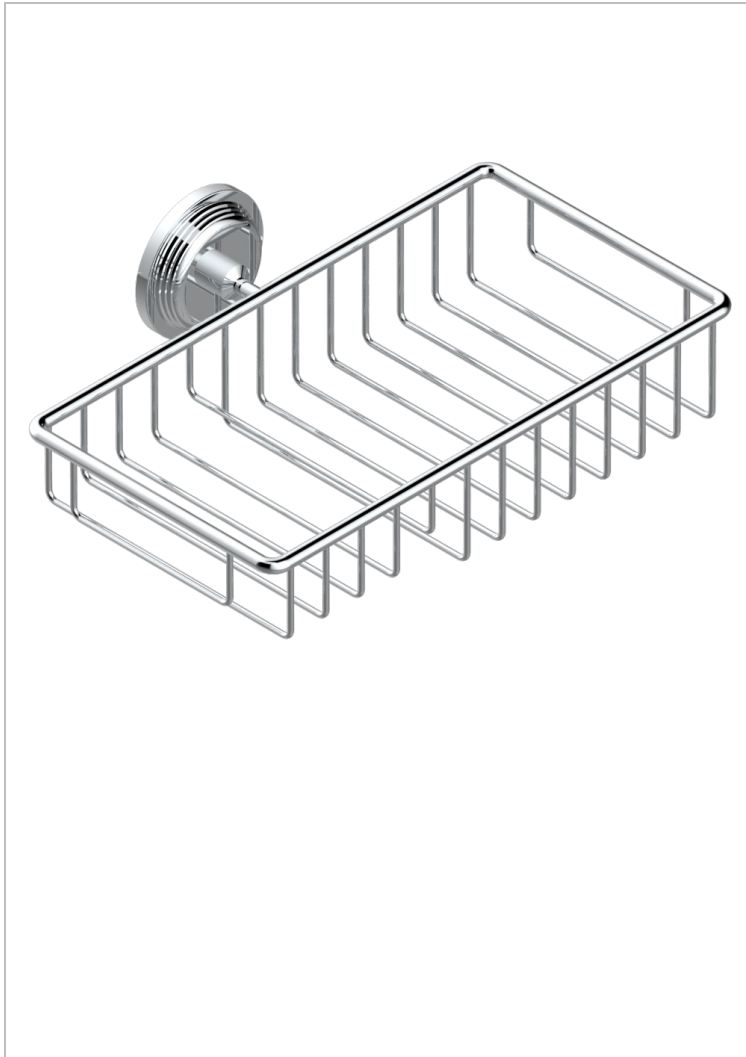

GRAND CENTRAL METAL

U9K-2620

Soap and sponge holder, wall mounted

THG[®]
PARIS

CHARACTERISTIC

- Grand central Metal
- Soap and sponge holder, wall mounted

AVAILABLE FINITIONS

Black ceram - D30
Blush PVD - H62
Brass color PVD - H49
Brown bronze color PVD - F33
Chrome polished - A02
Copper antique matt, coated - H07

Gold color PVD - H52
Gold mat - F07
Gold polished - F01
Graphite PVD - H64
Light coated bronze - D01
Matt Umber PVD - H67

Matt blush PVD - H60
Matt brass color PVD - H50
Matt brown bronze color PVD - F34
Matt chrome (American satin) - C02
Matt gold color PVD - H53
Matt graphite PVD - H65

Matt nickel (American satin) - C01
Matt nickel color PVD - H56
Natural smoked Brass - A13
Nickel antique / Sovereign - H28
Nickel color PVD - H55
Nickel polished - B01

Polished chrome with gold inlay - GA1
Soft gold - F30
Soft matt gold - F31
Umber PVD - H66