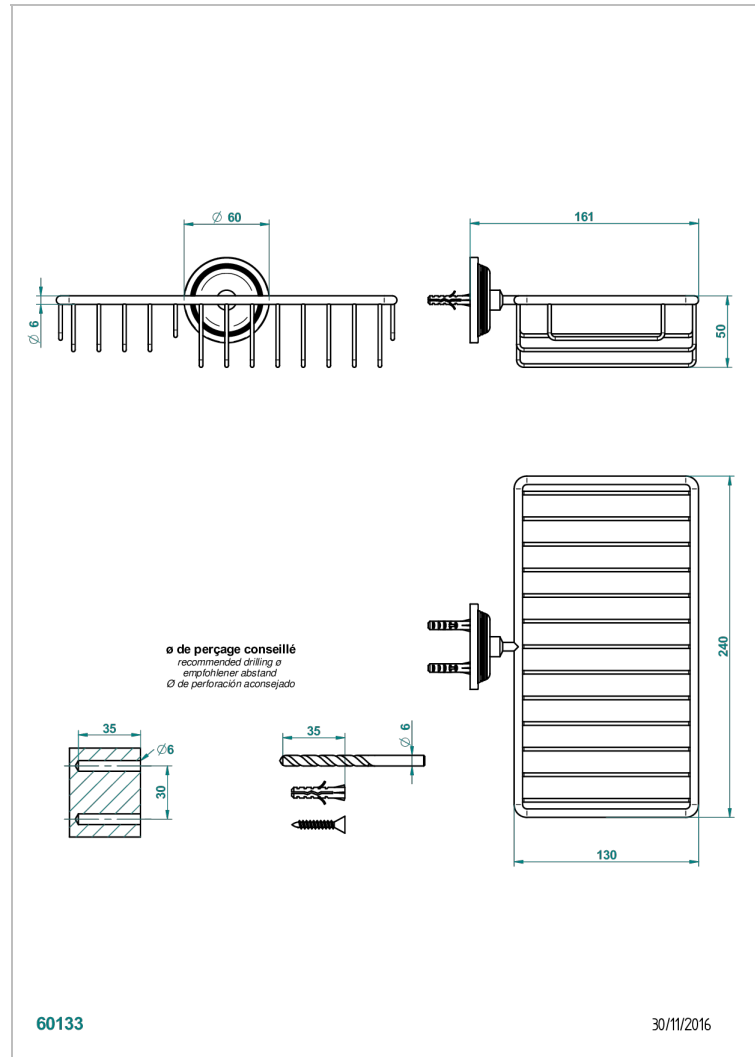

GRAND CENTRAL METAL

U9K-2620

Soap and sponge holder, wall mounted

THG[®]
PARIS

CHARACTERISTIC

- Grand central Metal
- Soap and sponge holder, wall mounted

AVAILABLE FINITIONS

Black ceram - D30
Blush PVD - H62
Brass color PVD - H49
Brown bronze color PVD - F33
Chrome polished - A02
Copper antique matt, coated - H07