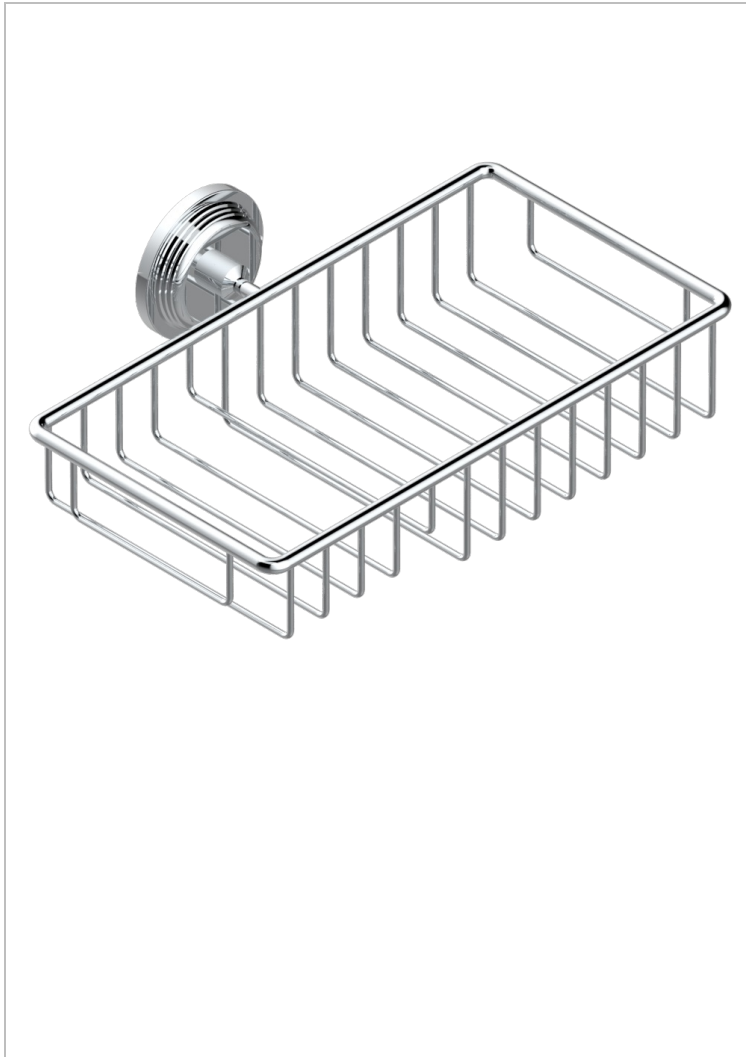

GRAND CENTRAL METAL

U9K-2620

Combined soap and sponge holder with flange, 240 x 130 mm

CHARACTERISTIC

- Grand central Metal
- Combined soap and sponge holder with flange, 240 x 130 mm

AVAILABLE FINITIONS

Antique nickel - H28
Black ceram - D30
Blush PVD - H62
Brass color PVD - H49
Brown bronze color PVD - F33
Gold color PVD - H52

Graphite PVD - H64
Lacquered light bronze - D01
Matt Umber PVD - H67
Matt blush PVD - H60
Matt brass color PVD - H50
Matt brown bronze color PVD - F34

Matt chrome - C02
Matt gold - F07
Matt gold color PVD - H53
Matt graphite PVD - H65
Matt nickel (color finish) - C01
Matt nickel color PVD - H56

Natural smoked Brass - A13
Nickel color PVD - H55
Polished chrome (color finish) - A02
Polished chrome with gold inlay - GA1
Polished gold (color finish) - F01
Polished nickel - B01

Soft gold - F30
Soft matt gold - F31
Umber PVD - H66
Varnished matt antique red copper (color finish) - H07