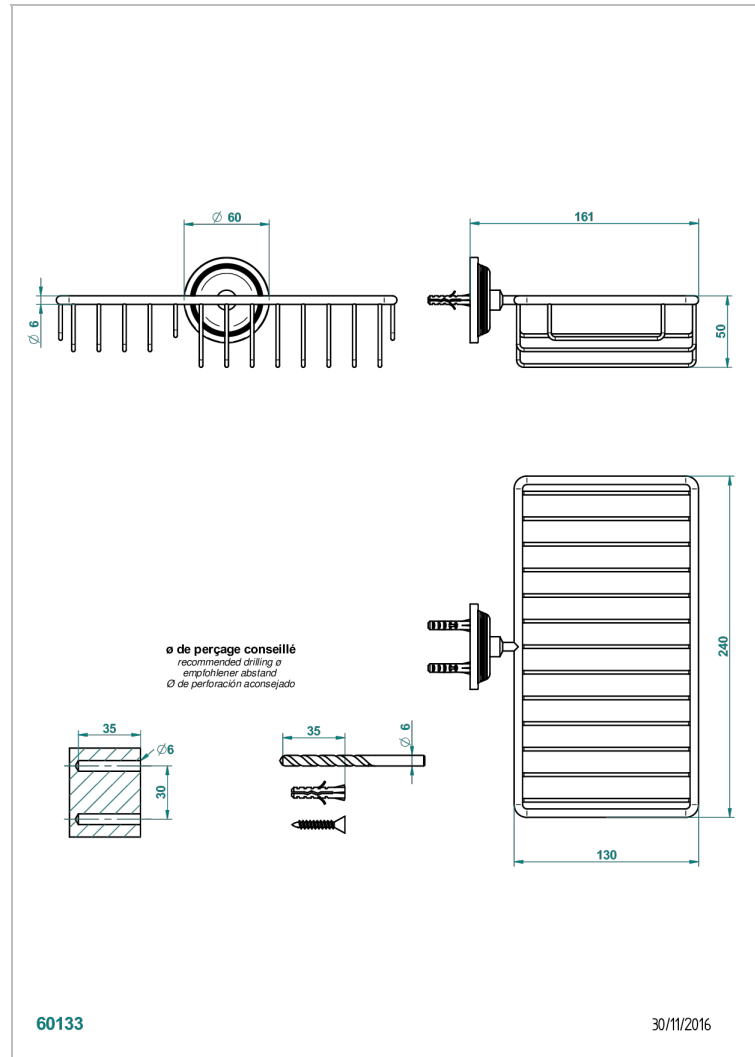

GRAND CENTRAL METAL

U9K-2620

Combined soap and sponge holder with flange, 240 x 130 mm

CHARACTERISTIC

- Grand central Metal
- Combined soap and sponge holder with flange, 240 x 130 mm

AVAILABLE FINITIONS

Antique nickel - H28
Black ceram - D30
Blush PVD - H62
Brass color PVD - H49
Brown bronze color PVD - F33
Gold color PVD - H52