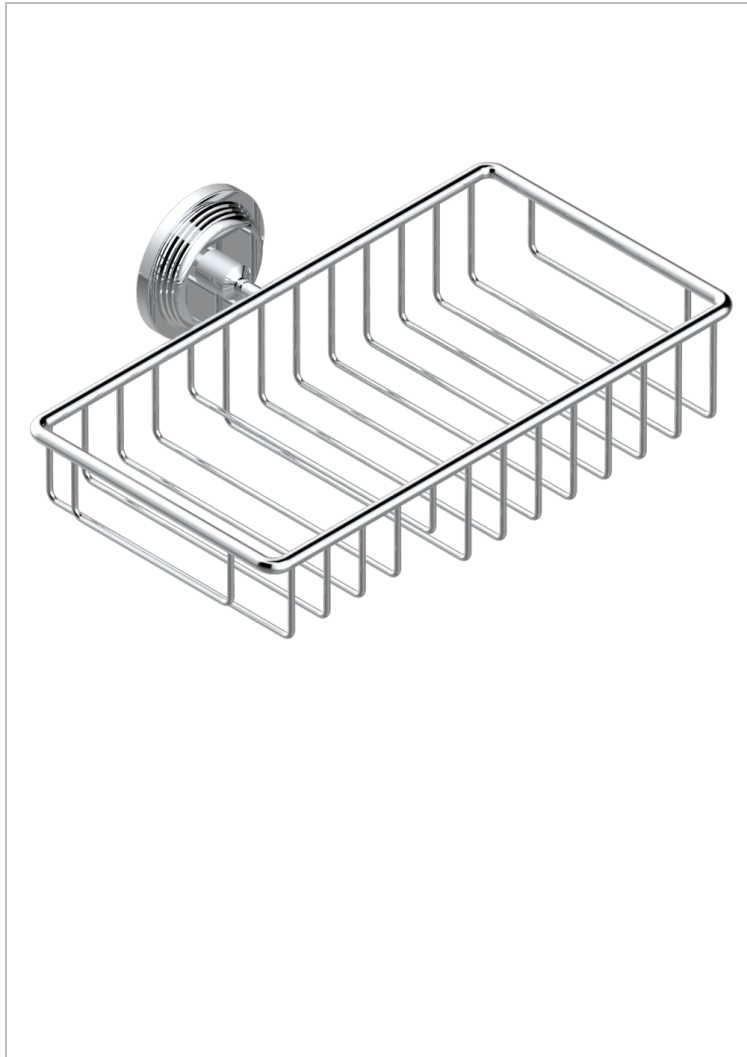

GRAND CENTRAL METAL

U9K-2620

Combined soap and sponge holder with flange, 240 x 130 mm

THG[®]
PARIS

CHARACTERISTIC

- Grand central Metal
- Combined soap and sponge holder with flange, 240 x 130 mm

AVAILABLE FINITIONS

Antique nickel - H28
Black ceram - D30
Blush PVD - H62
Brass color PVD - H49
Brown bronze color PVD - F33
Gold color PVD - H52

Graphite PVD - H64
Lacquered light bronze - D01
Matt Umber PVD - H67
Matt blush PVD - H60
Matt brass color PVD - H50
Matt brown bronze color PVD - F34