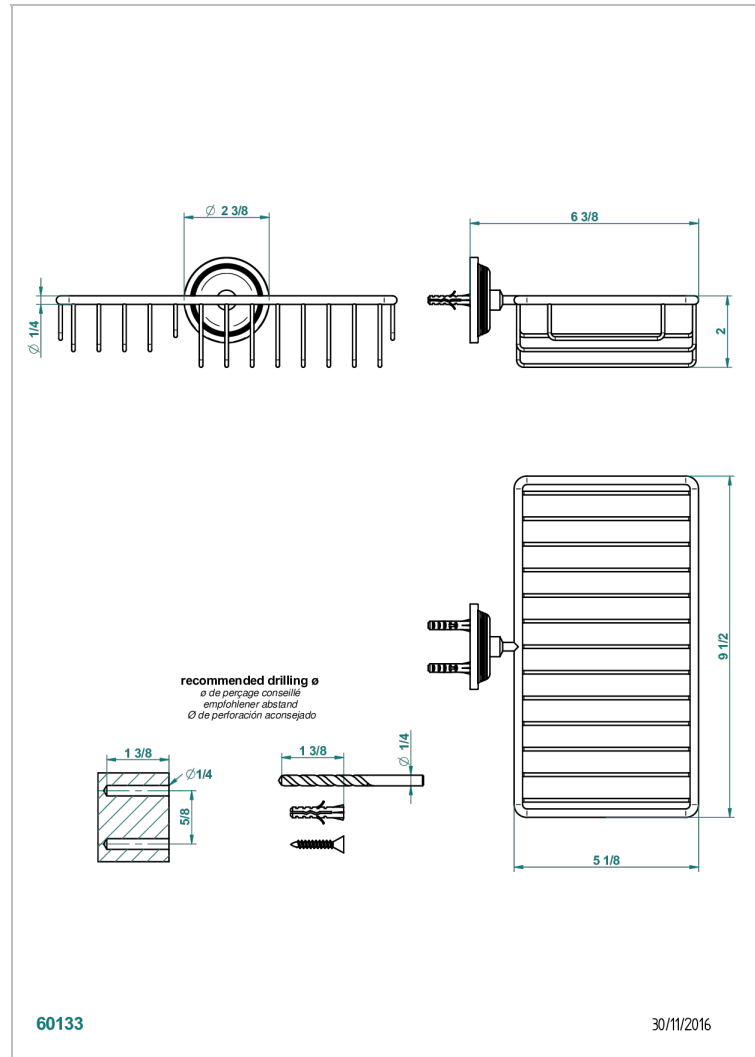

GRAND CENTRAL METAL

U9K-2620

Combined soap and sponge holder with flange, 240 x 130 mm

THG[®]
PARIS

CHARACTERISTIC

- Grand central Metal
- Combined soap and sponge holder with flange, 240 x 130 mm

AVAILABLE FINITIONS