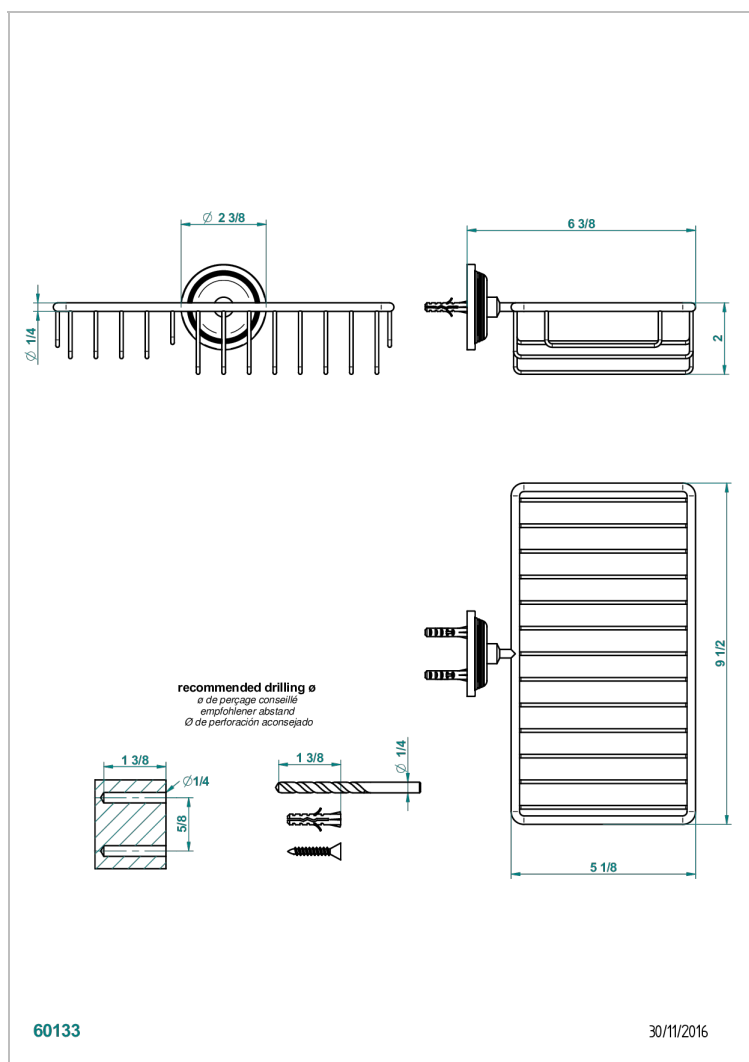

WEST COAST WHITE ONYX WITH LEVER HANDLES

U9H-2620

Soap and sponge holder, wall mounted

CHARACTERISTIC

- West Coast White Onyx with lever handles
- Soap and sponge holder, wall mounted

AVAILABLE FINITIONS

Black ceram - D30
Blush PVD - H62
Brass color PVD - H49
Brown bronze color PVD - F33
Chrome polished - A02
Copper antique matt, coated - H07