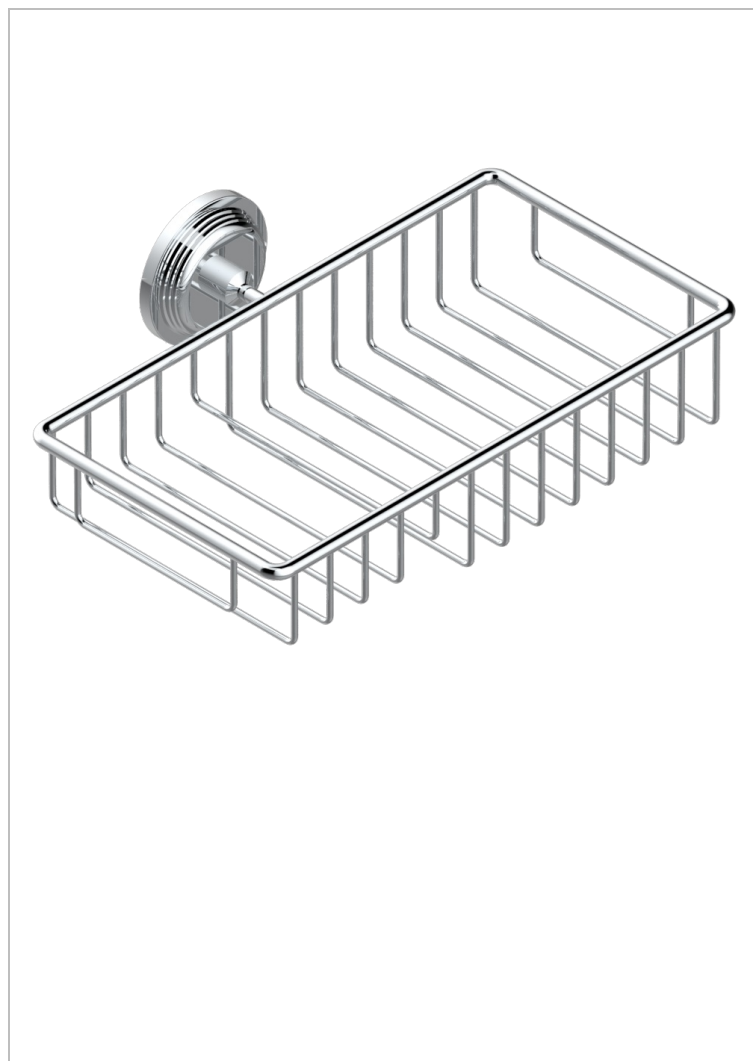

WEST COAST WHITE ONYX WITH LEVER HANDLES

U9H-2620

Soap and sponge holder, wall mounted

CHARACTERISTIC

- West Coast White Onyx with lever handles
- Soap and sponge holder, wall mounted

AVAILABLE FINITIONS

Black ceram - D30
Blush PVD - H62
Brass color PVD - H49
Brown bronze color PVD - F33
Chrome polished - A02
Copper antique matt, coated - H07