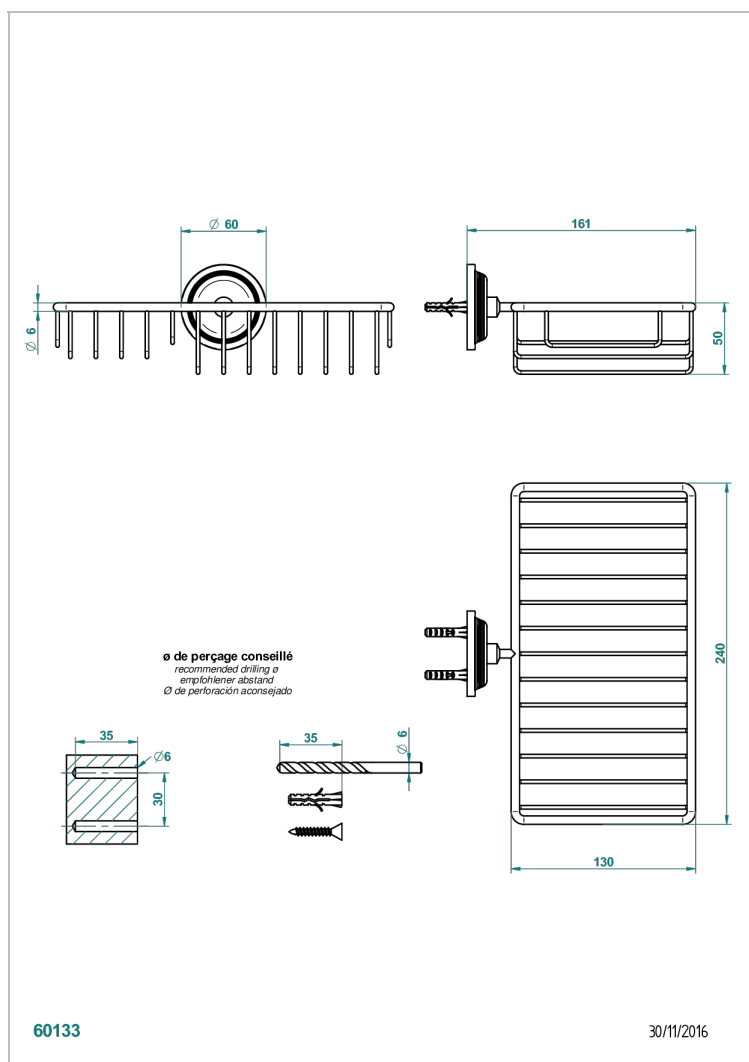

WEST COAST BLACK ONYX WITH LEVER HANDLES

U9F-2620

Soap and sponge holder, wall mounted

CHARACTERISTIC

- West Coast Black Onyx with lever handles
- Soap and sponge holder, wall mounted

AVAILABLE FINITIONS

Black ceram - D30
Blush PVD - H62
Brass color PVD - H49
Brown bronze color PVD - F33
Chrome polished - A02
Copper antique matt, coated - H07