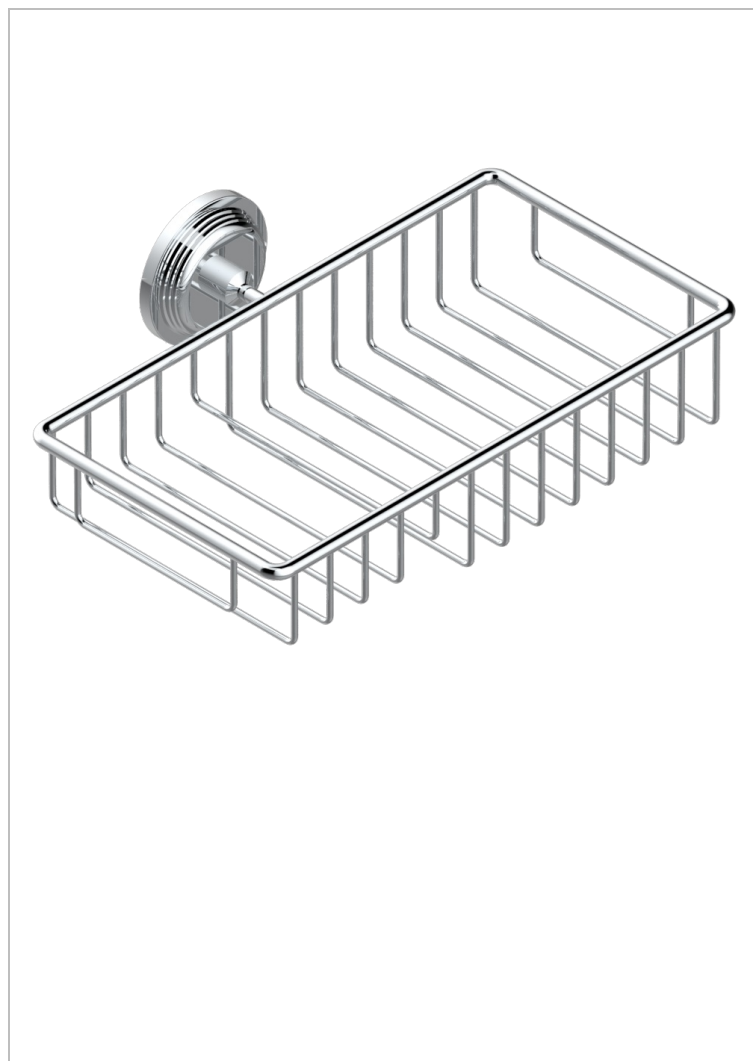

WEST COAST BLACK ONYX WITH LEVER HANDLES

U9F-2620

Soap and sponge holder, wall mounted

CHARACTERISTIC

- West Coast Black Onyx with lever handles
- Soap and sponge holder, wall mounted

AVAILABLE FINITIONS

Black ceram - D30
Blush PVD - H62
Brass color PVD - H49
Brown bronze color PVD - F33
Chrome polished - A02
Copper antique matt, coated - H07