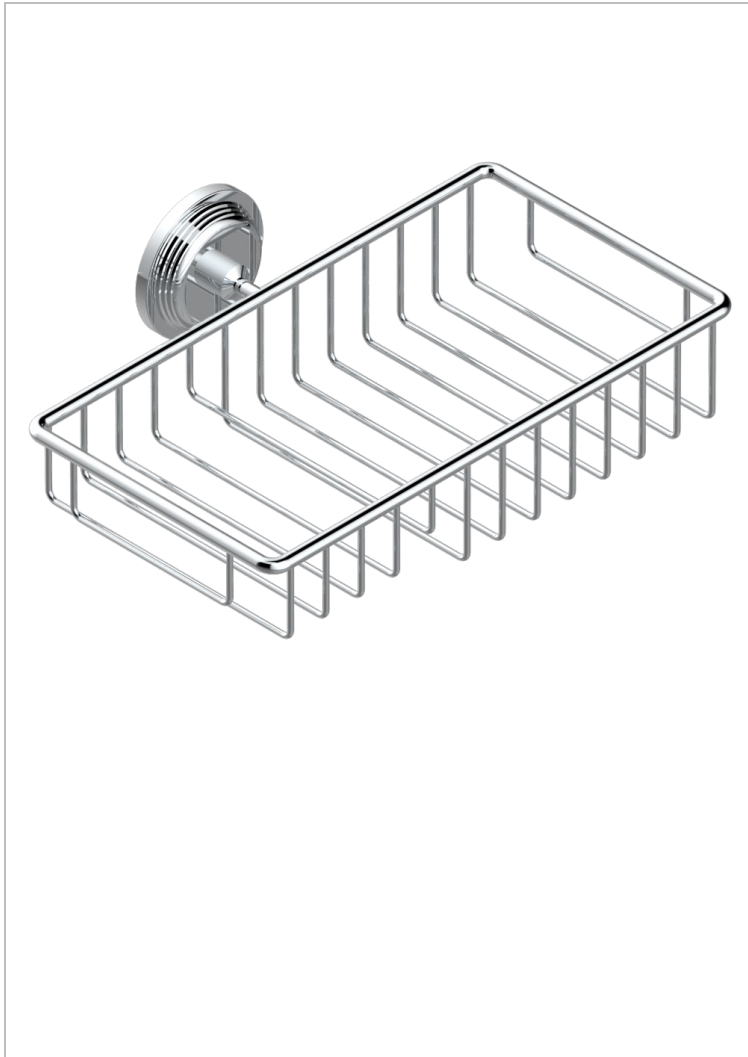

WEST COAST BLACK ONYX WITH LEVER

U9F-2620

Combined soap and sponge holder with flange, 240 x 130 mm

CHARACTERISTIC

- West Coast Black Onyx with lever
- Combined soap and sponge holder with flange, 240 x 130 mm

AVAILABLE FINITIONS

Antique nickel - H28
Black ceram - D30
Blush PVD - H62
Brass color PVD - H49
Brown bronze color PVD - F33
Gold color PVD - H52

Graphite PVD - H64
Lacquered light bronze - D01
Matt Umber PVD - H67
Matt blush PVD - H60
Matt brass color PVD - H50
Matt brown bronze color PVD - F34