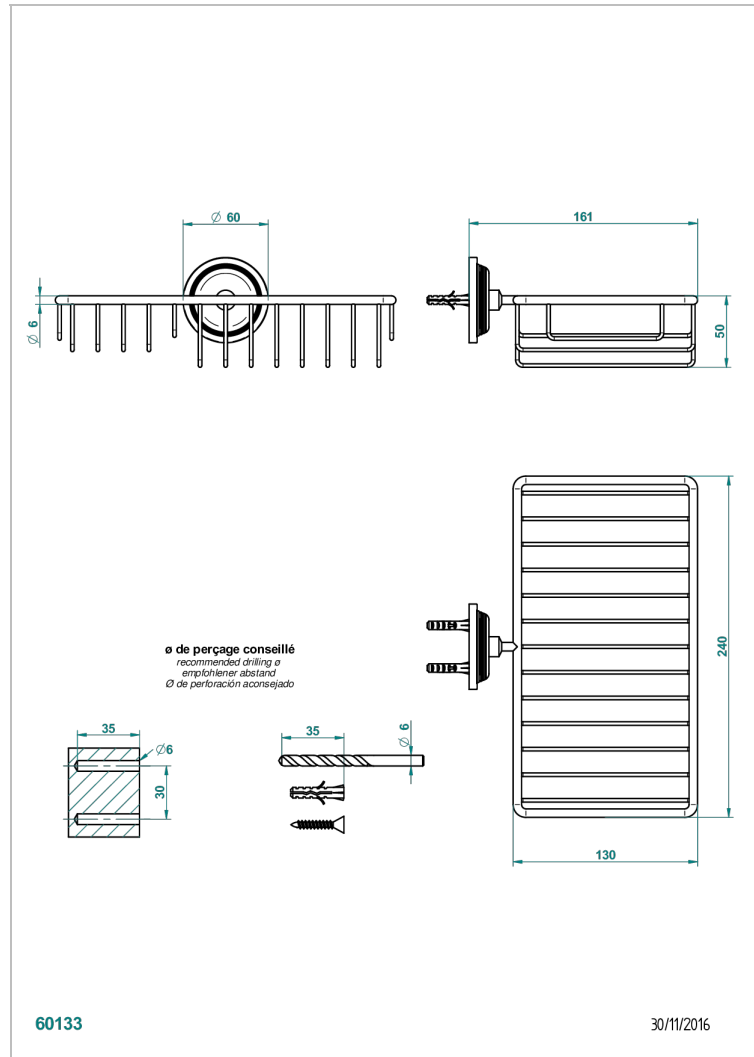

WEST COAST BLACK ONYX WITH LEVER

U9F-2620

Combined soap and sponge holder with flange, 240 x 130 mm

CHARACTERISTIC

- West Coast Black Onyx with lever
- Combined soap and sponge holder with flange, 240 x 130 mm