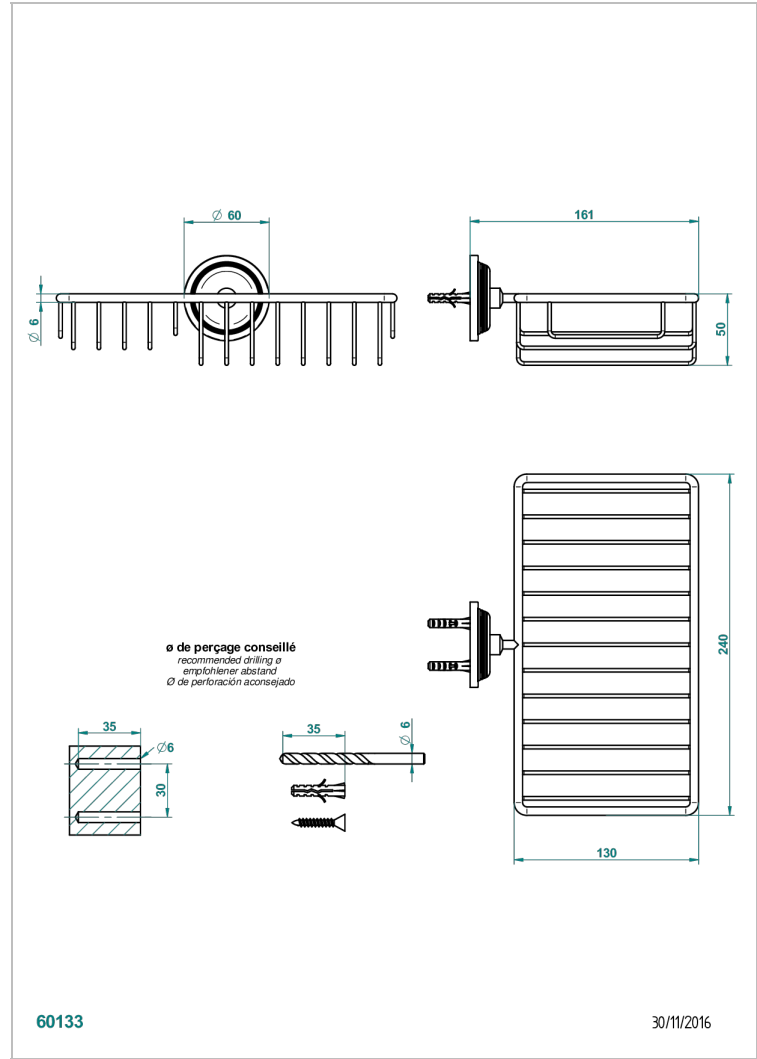

WEST COAST BLACK ONYX

U9E-2620

Soap and sponge holder, wall mounted

THG[®]
PARIS

CHARACTERISTIC

- West Coast Black Onyx
- Soap and sponge holder, wall mounted

AVAILABLE FINITIONS

Black ceram - D30
Blush PVD - H62
Brass color PVD - H49
Brown bronze color PVD - F33
Chrome polished - A02
Copper antique matt, coated - H07