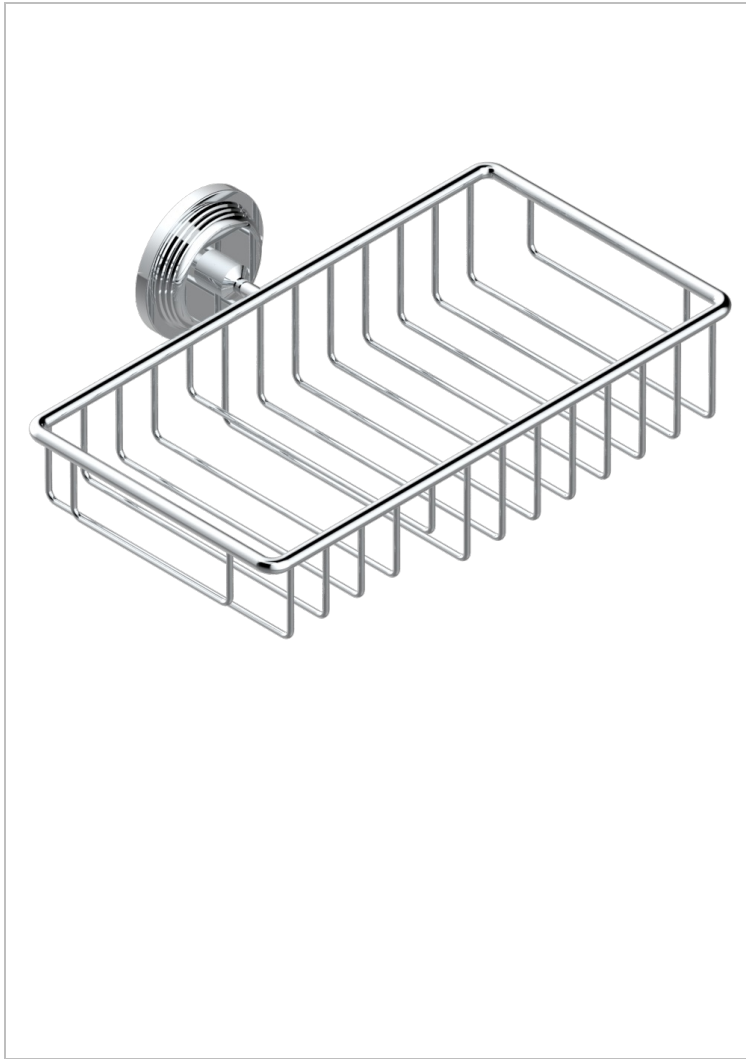

WEST COAST BLACK ONYX

U9E-2620

Soap and sponge holder, wall mounted

THG[®]
PARIS

CHARACTERISTIC

- West Coast Black Onyx
- Soap and sponge holder, wall mounted

AVAILABLE FINITIONS

Black ceram - D30
Blush PVD - H62
Brass color PVD - H49
Brown bronze color PVD - F33
Chrome polished - A02
Copper antique matt, coated - H07

Gold color PVD - H52
Gold mat - F07
Gold polished - F01
Graphite PVD - H64
Light coated bronze - D01
Matt Umber PVD - H67

Matt blush PVD - H60
Matt brass color PVD - H50
Matt brown bronze color PVD - F34
Matt chrome (American satin) - C02
Matt gold color PVD - H53
Matt graphite PVD - H65