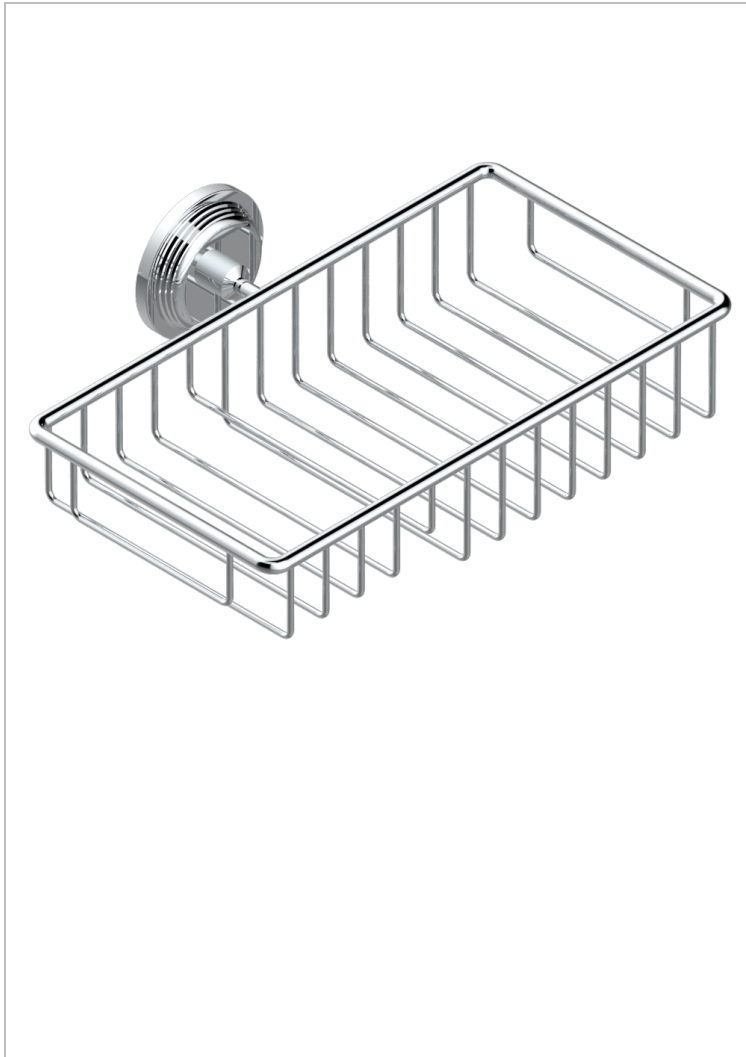

WEST COAST BLACK ONYX

U9E-2620

Combined soap and sponge holder with flange, 240 x 130 mm

THG[®]
PARIS

CHARACTERISTIC

- West Coast Black Onyx
- Combined soap and sponge holder with flange, 240 x 130 mm

AVAILABLE FINITIONS

Antique nickel - H28
Black ceram - D30
Blush PVD - H62
Brass color PVD - H49
Brown bronze color PVD - F33
Gold color PVD - H52

Graphite PVD - H64
Lacquered light bronze - D01
Matt Umber PVD - H67
Matt blush PVD - H60
Matt brass color PVD - H50
Matt brown bronze color PVD - F34