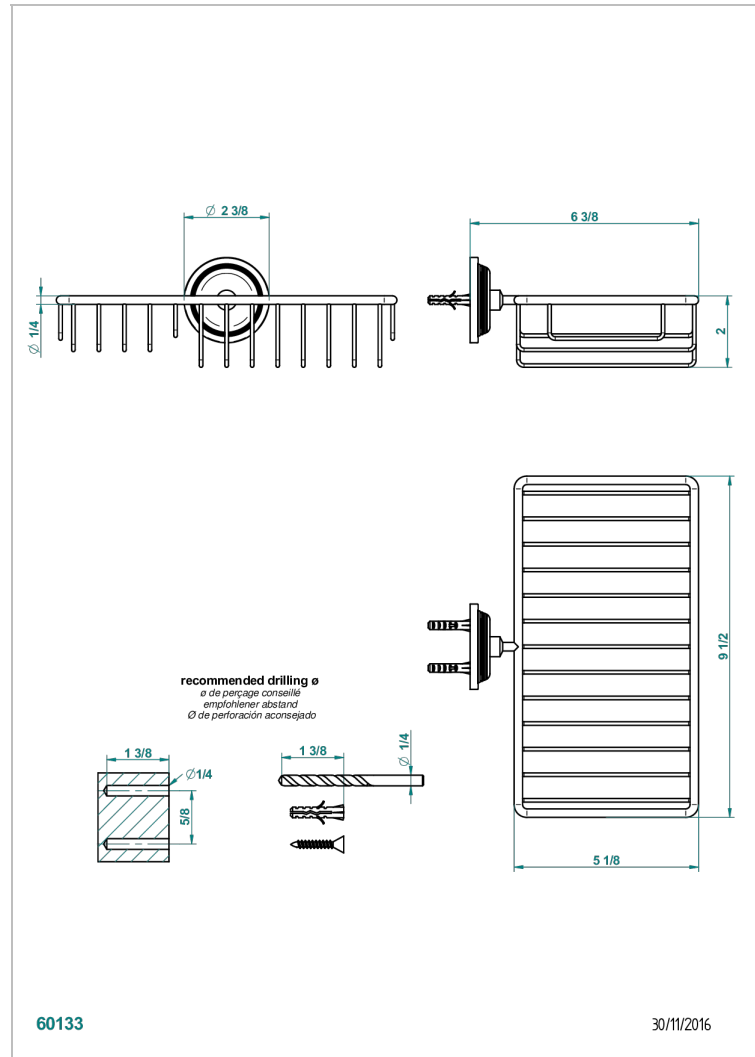

WEST COAST BLACK ONYX

U9E-2620

Combined soap and sponge holder with flange, 240 x 130 mm

THG[®]
PARIS

CHARACTERISTIC

- West Coast Black Onyx
- Combined soap and sponge holder with flange, 240 x 130 mm

AVAILABLE FINITIONS