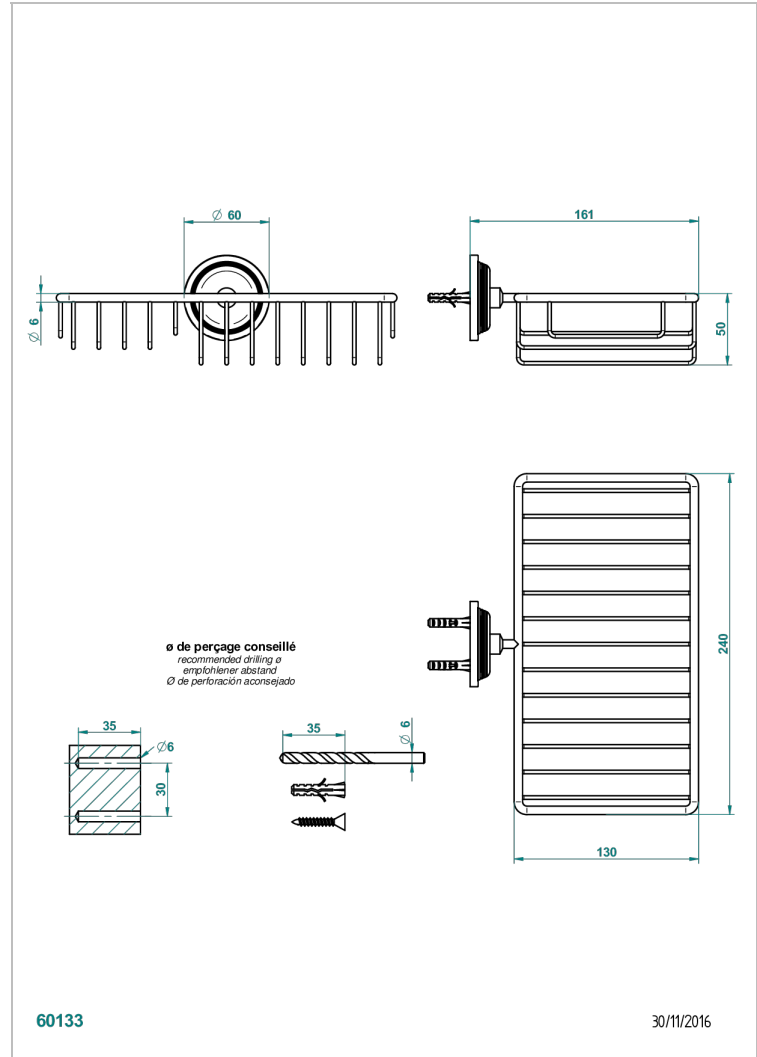

WEST COAST WITH GUILLOCHE DECOR WITH LEVER HANDLES

U9D-2620

Soap and sponge holder, wall mounted

CHARACTERISTIC

- West coast with Guilloché decor with lever handles
- Soap and sponge holder, wall mounted

AVAILABLE FINITIONS