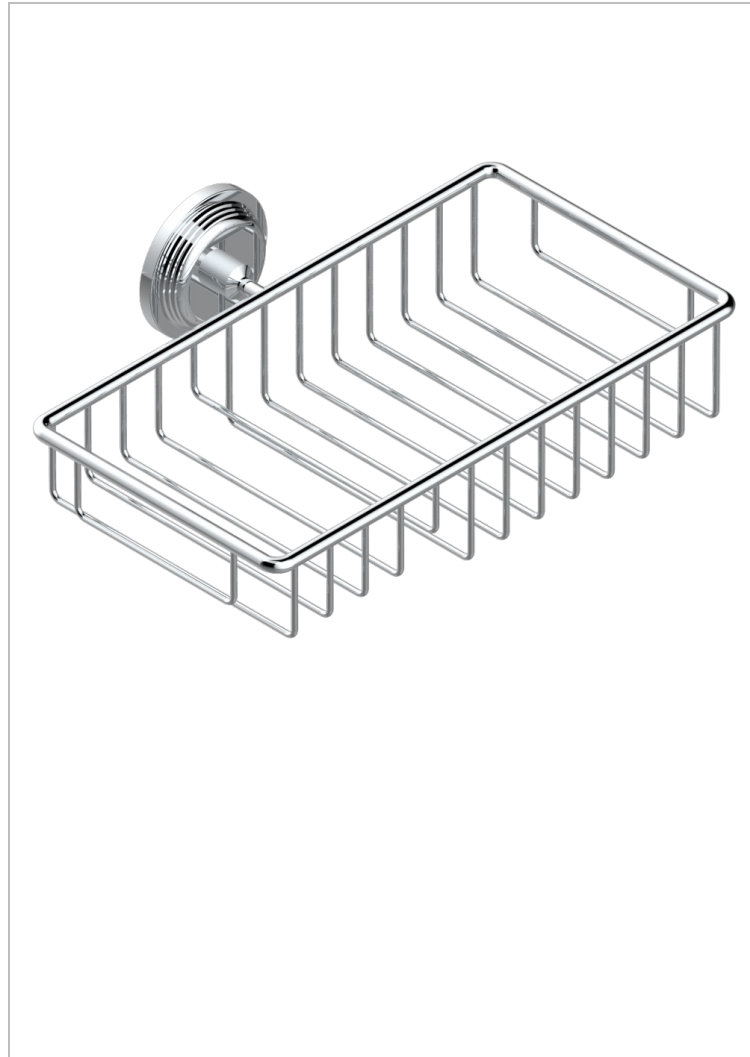

WEST COAST WITH GUILLOCHE DECOR WITH LEVER HANDLES

U9D-2620

Soap and sponge holder, wall mounted

CHARACTERISTIC

- West coast with Guilloché decor with lever handles
- Soap and sponge holder, wall mounted

AVAILABLE FINITIONS