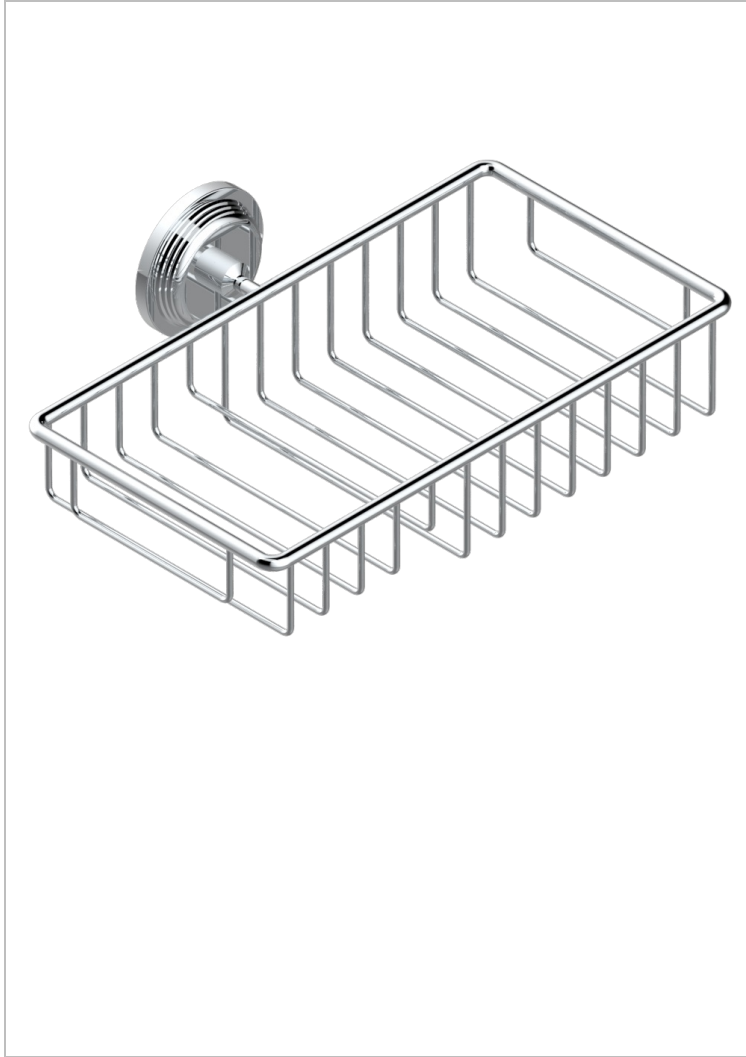

WEST COAST WITH GUILLOCHE DECOR WITH LEVER HANDLES

U9D-2620

Soap and sponge holder, wall mounted

CHARACTERISTIC

- West coast with Guilloché decor with lever handles
- Soap and sponge holder, wall mounted

AVAILABLE FINITIONS