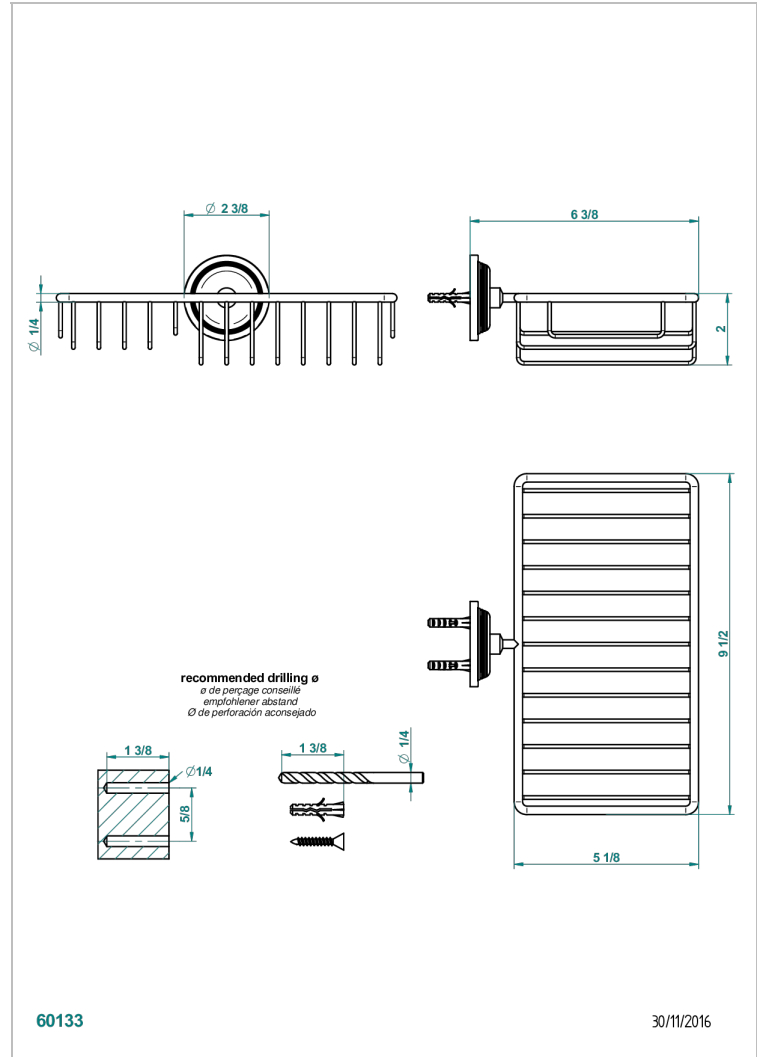

WEST COAST WITH GUILLOCHE DECOR WITH LEVER HANDLES

U9D-2620

Soap and sponge holder, wall mounted

CHARACTERISTIC

- West coast with Guilloché decor with lever handles
- Soap and sponge holder, wall mounted

AVAILABLE FINITIONS