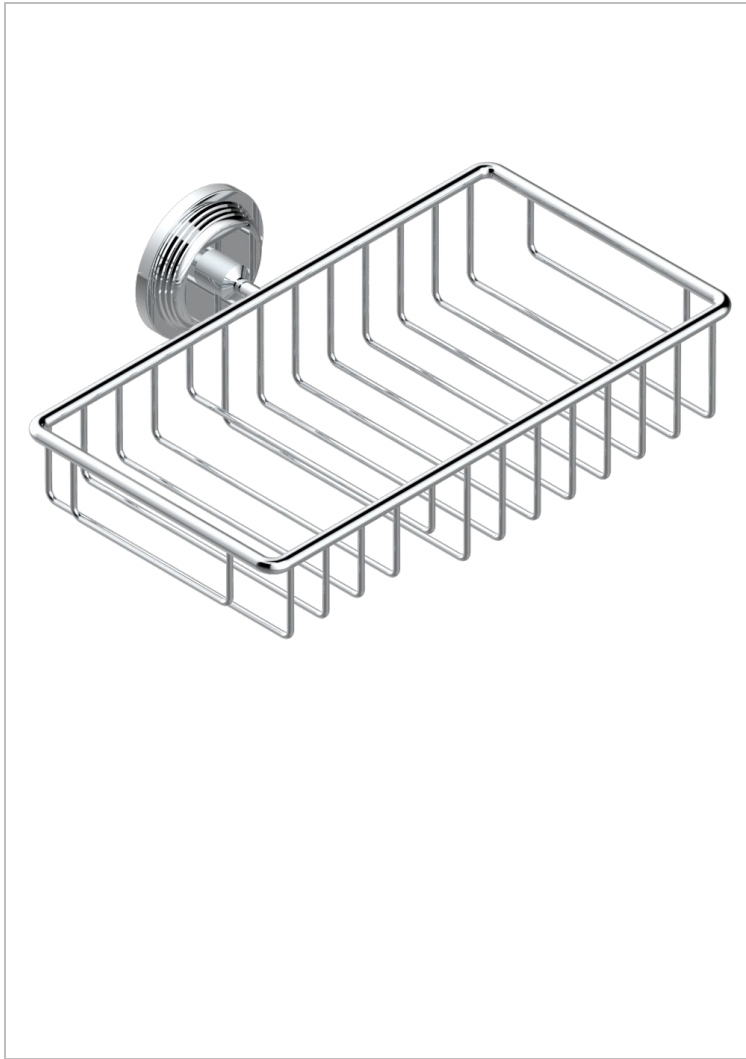

WEST COAST WITH GUILLOCHE DECOR

U9C-2620

Soap and sponge holder, wall mounted

THG[®]
PARIS

CHARACTERISTIC

- West coast with Guilloché decor
- Soap and sponge holder, wall mounted

AVAILABLE FINITIONS

Black ceram - D30
Blush PVD - H62
Brass color PVD - H49
Brown bronze color PVD - F33
Chrome polished - A02
Copper antique matt, coated - H07

Gold color PVD - H52
Gold mat - F07
Gold polished - F01
Graphite PVD - H64
Light coated bronze - D01
Matt Umber PVD - H67

Matt blush PVD - H60
Matt brass color PVD - H50
Matt brown bronze color PVD - F34
Matt chrome (American satin) - C02
Matt gold color PVD - H53
Matt graphite PVD - H65

Matt nickel (American satin) - C01
Matt nickel color PVD - H56
Natural smoked Brass - A13
Nickel antique / Sovereign - H28
Nickel color PVD - H55
Nickel polished - B01

Polished chrome with gold inlay - GA1
Soft gold - F30
Soft matt gold - F31
Umber PVD - H66