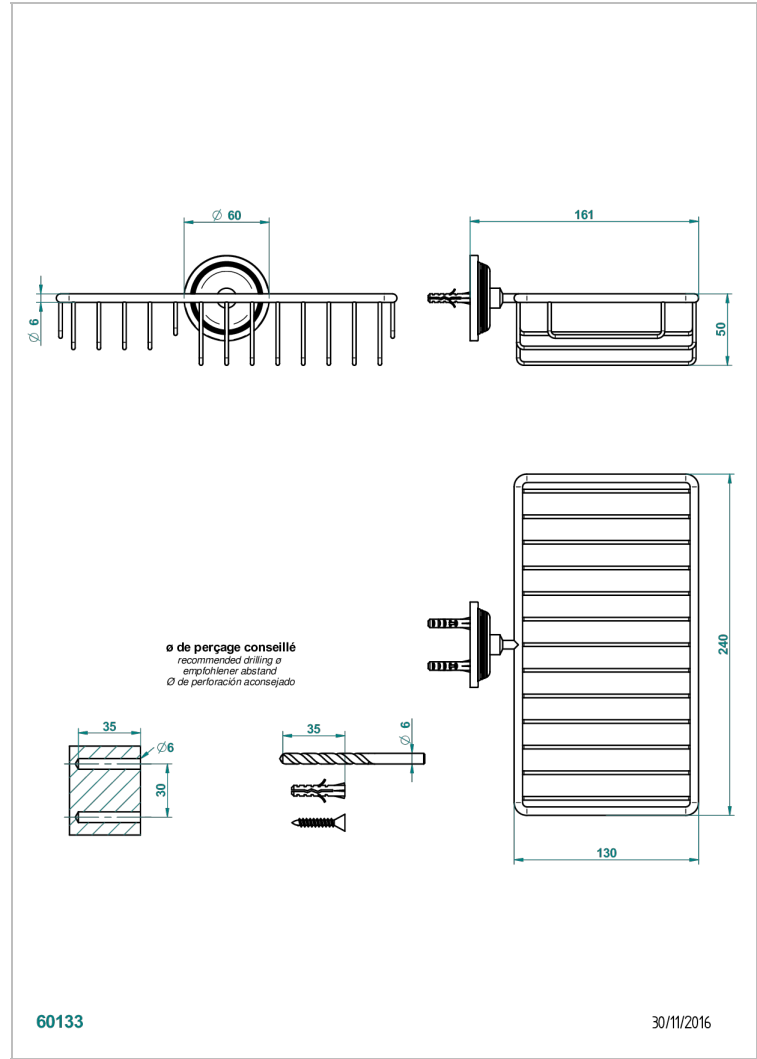

WEST COAST WITH GUILLOCHE DECOR

U9C-2620

Soap and sponge holder, wall mounted

THG[®]
PARIS

CHARACTERISTIC

- West coast with Guilloché decor
- Soap and sponge holder, wall mounted

AVAILABLE FINITIONS

Black ceram - D30
Blush PVD - H62
Brass color PVD - H49
Brown bronze color PVD - F33
Chrome polished - A02
Copper antique matt, coated - H07