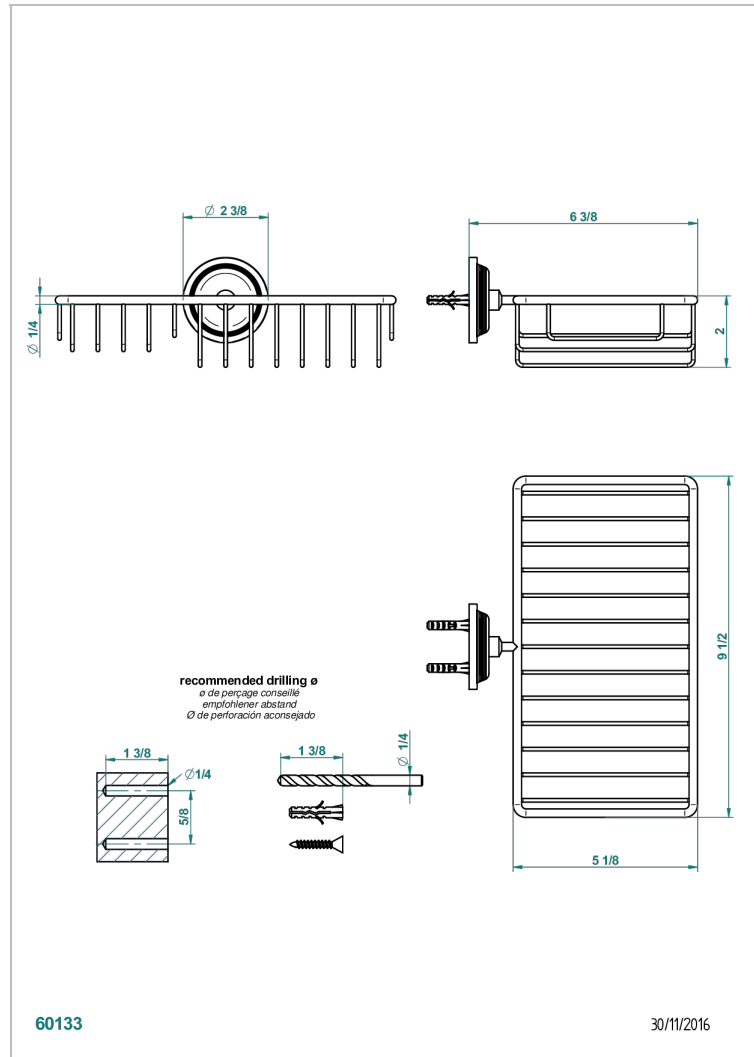

WEST COAST WITH GUILLOCHE DECOR

U9C-2620

Soap and sponge holder, wall mounted

THG[®]
PARIS

CHARACTERISTIC

- West coast with Guilloché decor
- Soap and sponge holder, wall mounted

AVAILABLE FINITIONS

Black ceram - D30
Blush PVD - H62
Brass color PVD - H49
Brown bronze color PVD - F33
Chrome polished - A02
Copper antique matt, coated - H07