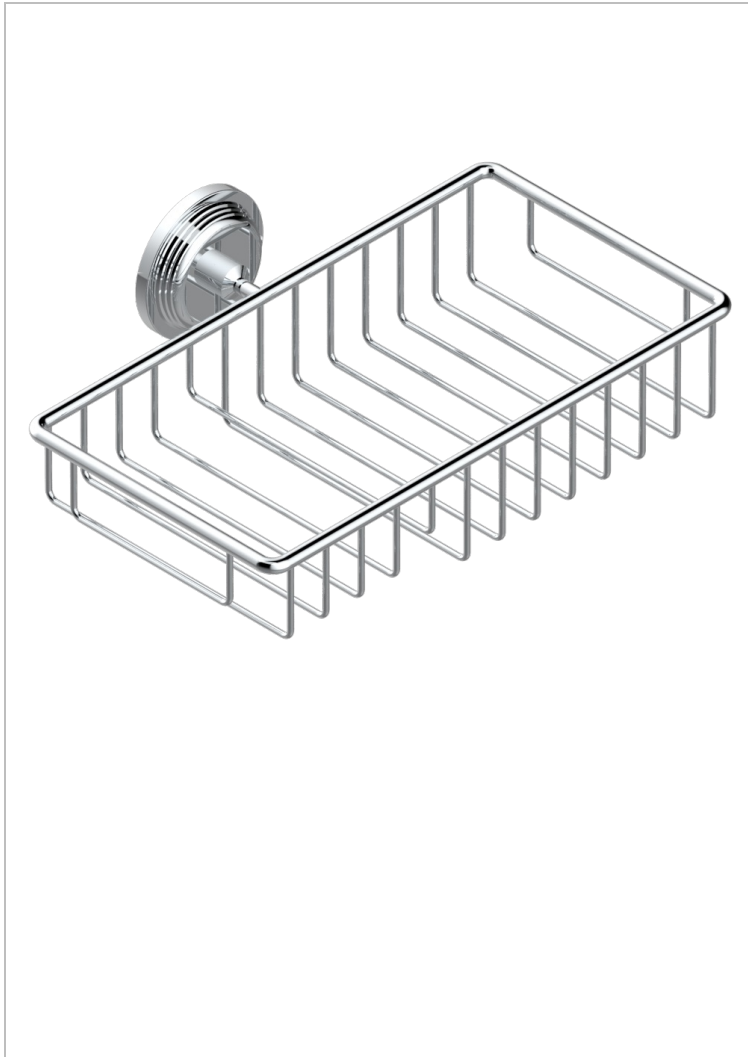

WEST COAST WITH GUILLOCHE DECOR

U9C-2620

Soap and sponge holder, wall mounted

THG[®]
PARIS

CHARACTERISTIC

- West coast with Guilloché decor
- Soap and sponge holder, wall mounted

AVAILABLE FINITIONS

Black ceram - D30
Blush PVD - H62
Brass color PVD - H49
Brown bronze color PVD - F33
Chrome polished - A02
Copper antique matt, coated - H07

Gold color PVD - H52
Gold mat - F07
Gold polished - F01
Graphite PVD - H64
Light coated bronze - D01
Matt Umber PVD - H67

Matt blush PVD - H60
Matt brass color PVD - H50
Matt brown bronze color PVD - F34
Matt chrome (American satin) - C02
Matt gold color PVD - H53
Matt graphite PVD - H65

Matt nickel (American satin) - C01
Matt nickel color PVD - H56
Natural smoked Brass - A13
Nickel antique / Sovereign - H28
Nickel color PVD - H55
Nickel polished - B01

Polished chrome with gold inlay - GA1
Soft gold - F30
Soft matt gold - F31
Umber PVD - H66