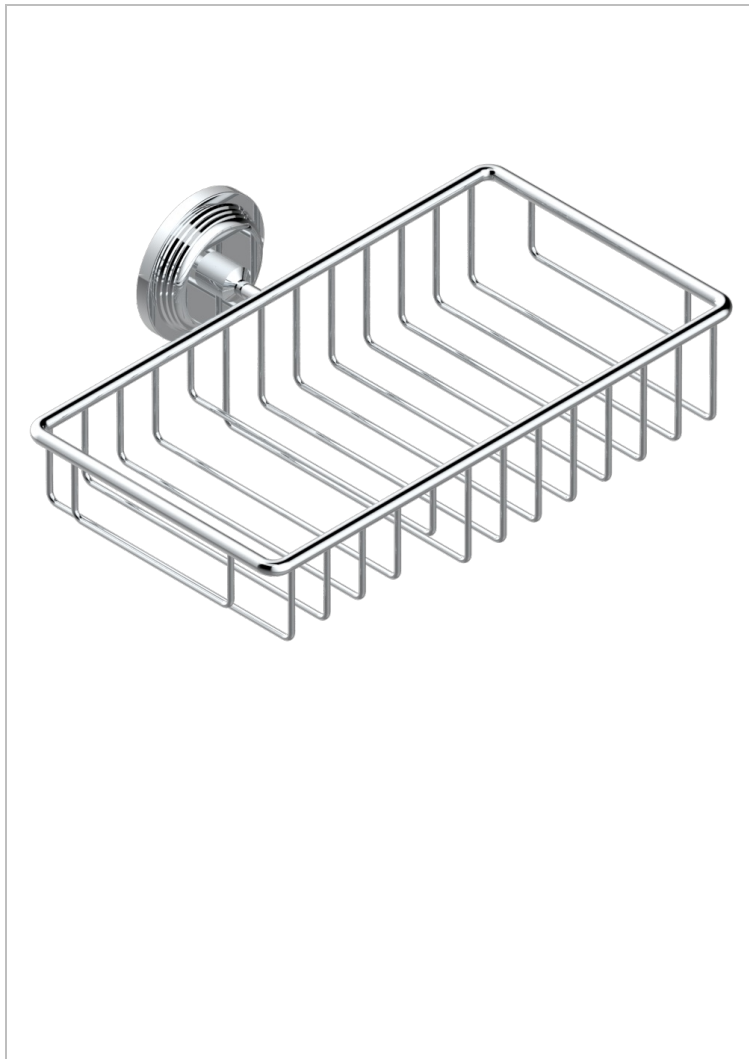

WEST COAST METAL WITH LEVER HANDLES

U9B-2620

Soap and sponge holder, wall mounted

THG[®]
PARIS

CHARACTERISTIC

- West Coast Metal with lever handles
- Soap and sponge holder, wall mounted

AVAILABLE FINITIONS

Black ceram - D30
Blush PVD - H62
Brass color PVD - H49
Brown bronze color PVD - F33
Chrome polished - A02
Copper antique matt, coated - H07

Gold color PVD - H52
Gold mat - F07
Gold polished - F01
Graphite PVD - H64
Light coated bronze - D01
Matt Umber PVD - H67

Polished chrome with gold inlay - GA1
Soft gold - F30
Soft matt gold - F31
Umber PVD - H66