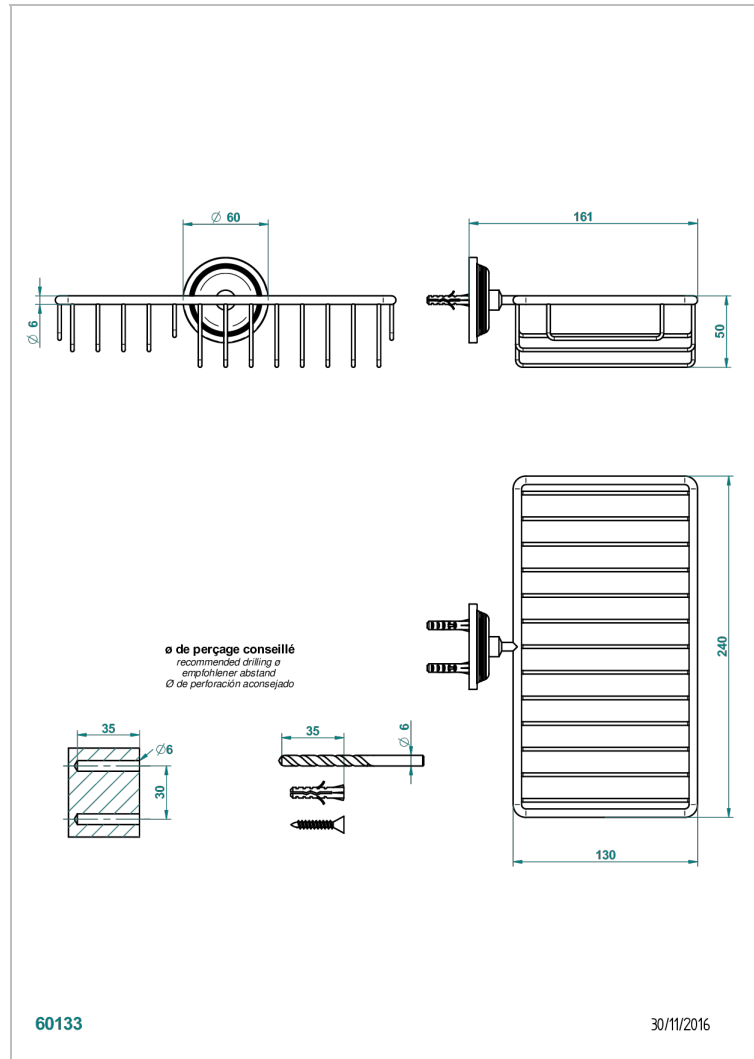

WEST COAST METAL WITH LEVER HANDLES

U9B-2620

Soap and sponge holder, wall mounted

THG[®]
PARIS

CHARACTERISTIC

- West Coast Metal with lever handles
- Soap and sponge holder, wall mounted

AVAILABLE FINITIONS