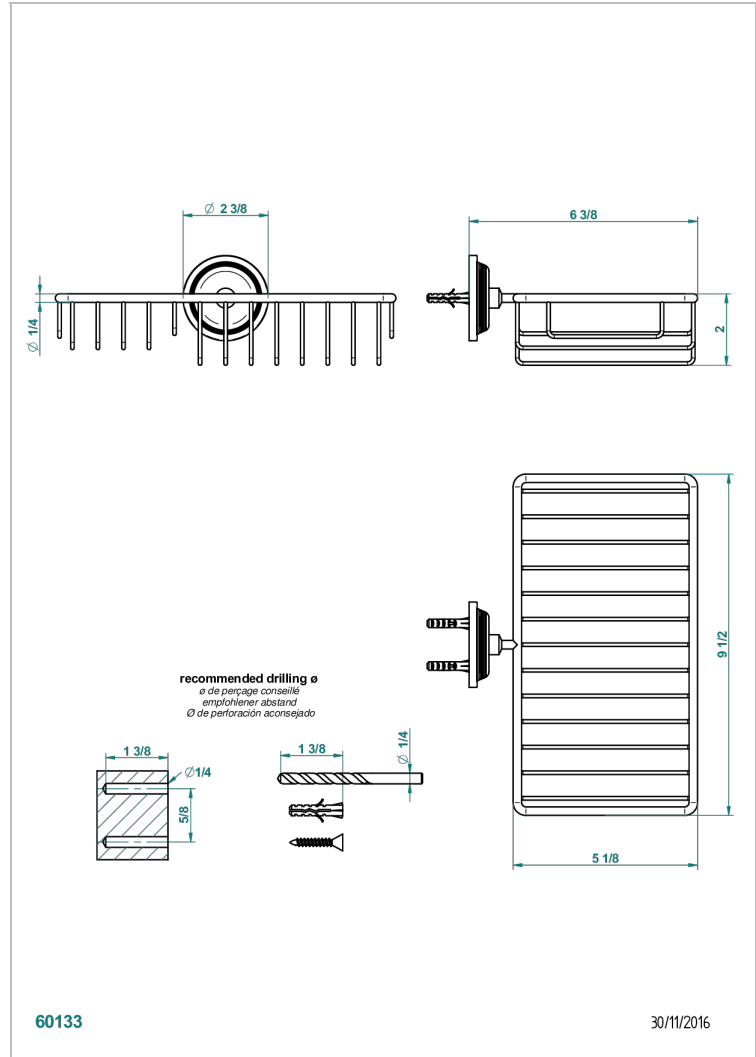

WEST COAST METAL WITH LEVER HANDLES

U9B-2620

Soap and sponge holder, wall mounted

60133

30/11/2016

CHARACTERISTIC

- West Coast Metal with lever handles
- Soap and sponge holder, wall mounted

AVAILABLE FINITIONS