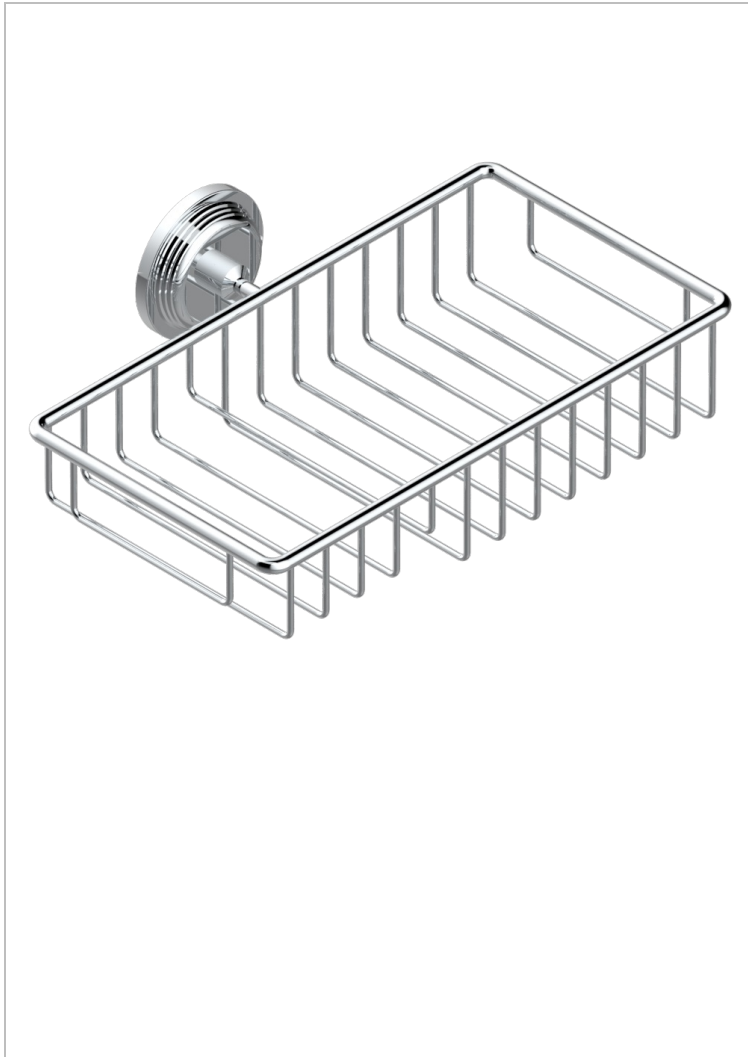

WEST COAST METAL WITH LEVER HANDLES

U9B-2620

Soap and sponge holder, wall mounted

60133

30/11/2016

CHARACTERISTIC

- West Coast Metal with lever handles
- Soap and sponge holder, wall mounted

AVAILABLE FINITIONS