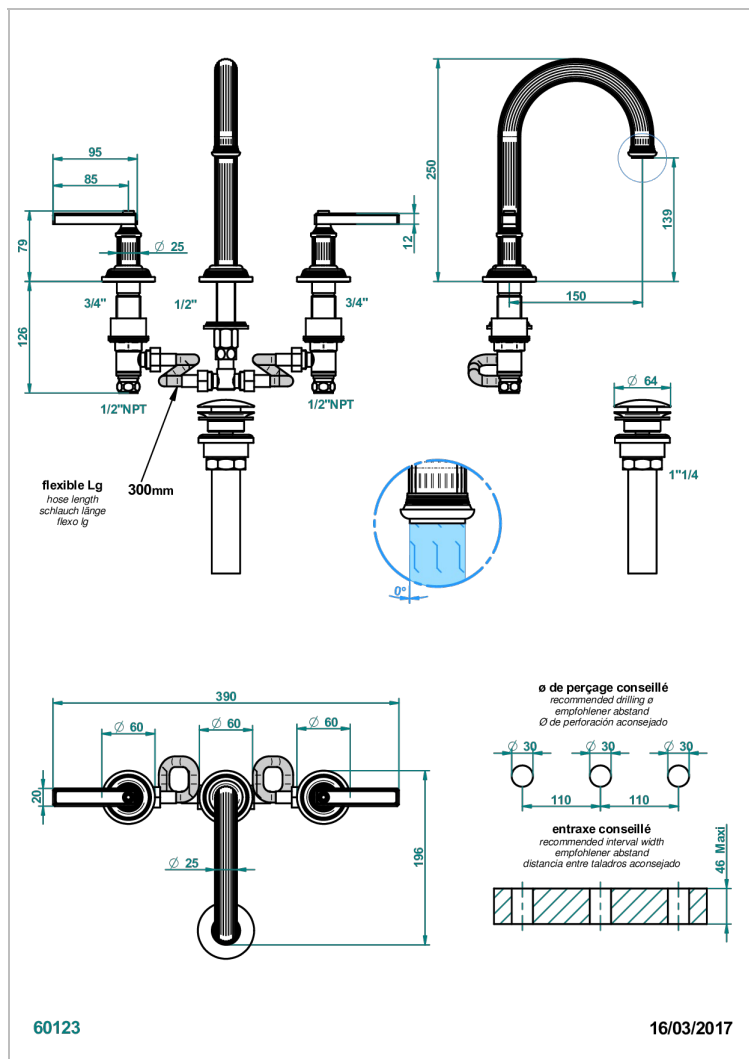

GRAND CENTRAL METAL WITH LEVER

U9L-152/US

Rim mounted 3-hole basin mixer with waste, high spout

CARACTERÍSTICAS

- Grand central Metal with lever
- Rim mounted 3-hole basin mixer with waste, high spout

ACABADOS DISPONIBLES