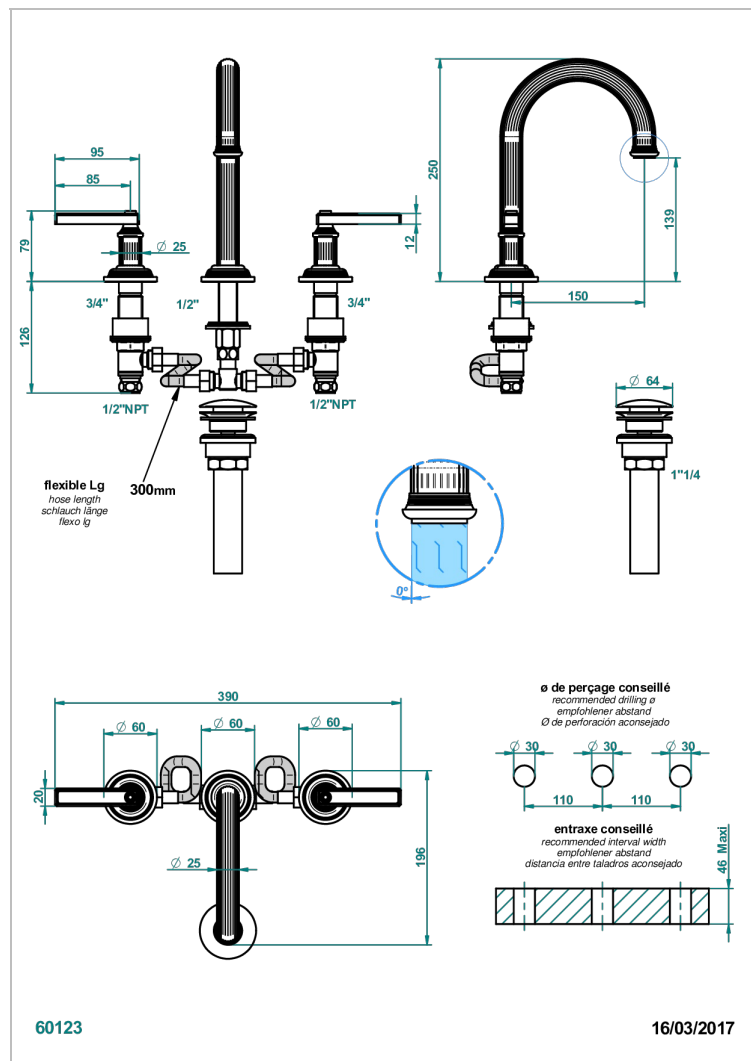

GRAND CENTRAL METAL WITH LEVER HANDLES

U9L-152/US

Widespread lavatory set, high spout, with drain

CHARACTERISTIC

- Grand central Metal with lever handles
- Widespread lavatory set, high spout, with drain

AVAILABLE FINITIONS