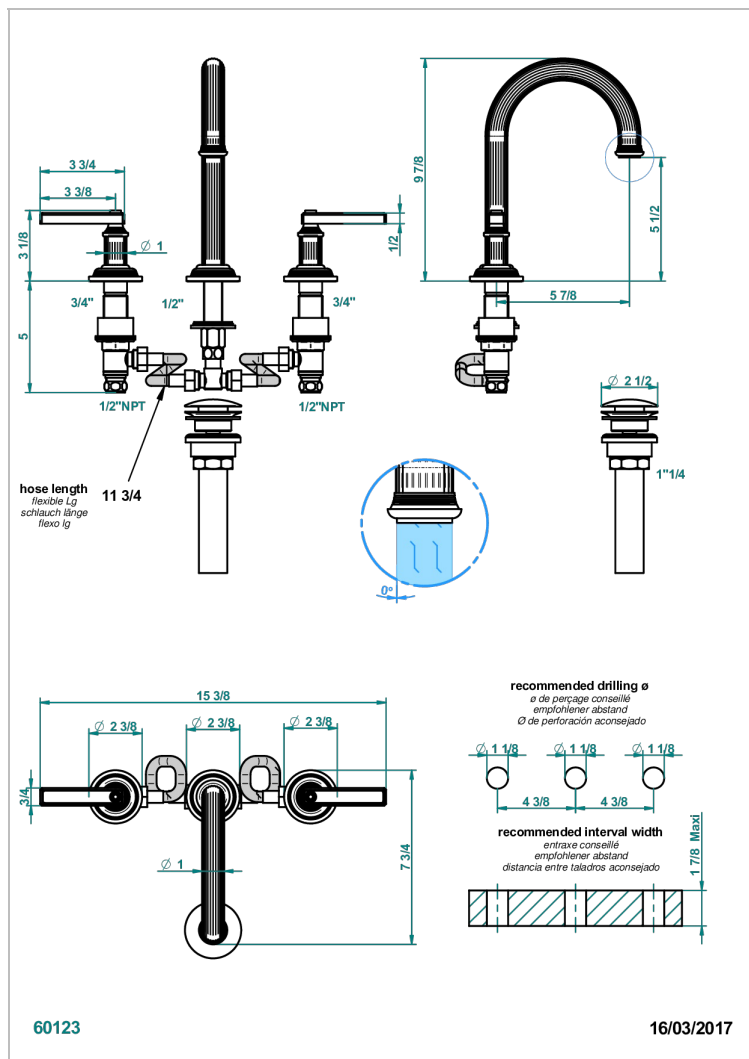

GRAND CENTRAL METAL WITH LEVER

U9L-152/US

Rim mounted 3-hole basin mixer with waste, high spout

THG
PARIS

CARACTERÍSTICAS

- Grand central Metal with lever
- Rim mounted 3-hole basin mixer with waste, high spout