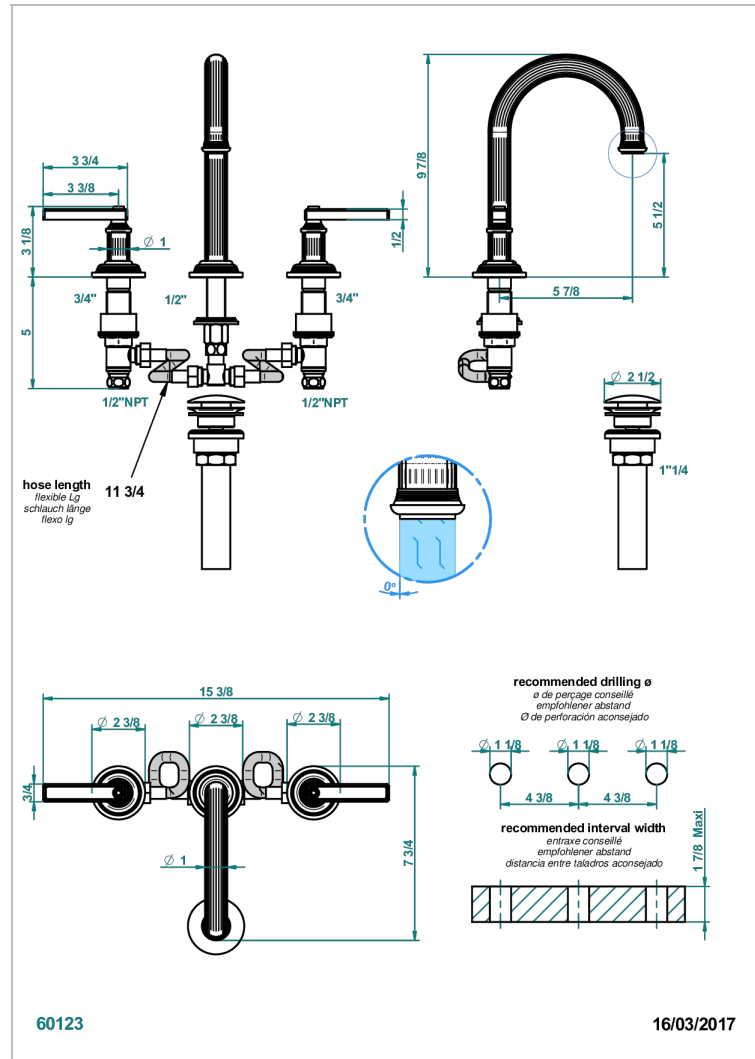

GRAND CENTRAL METAL WITH LEVER HANDLES

U9L-152/US

Widespread lavatory set, high spout, with drain

CHARACTERISTIC

- Grand central Metal with lever handles
- Widespread lavatory set, high spout, with drain

AVAILABLE FINITIONS