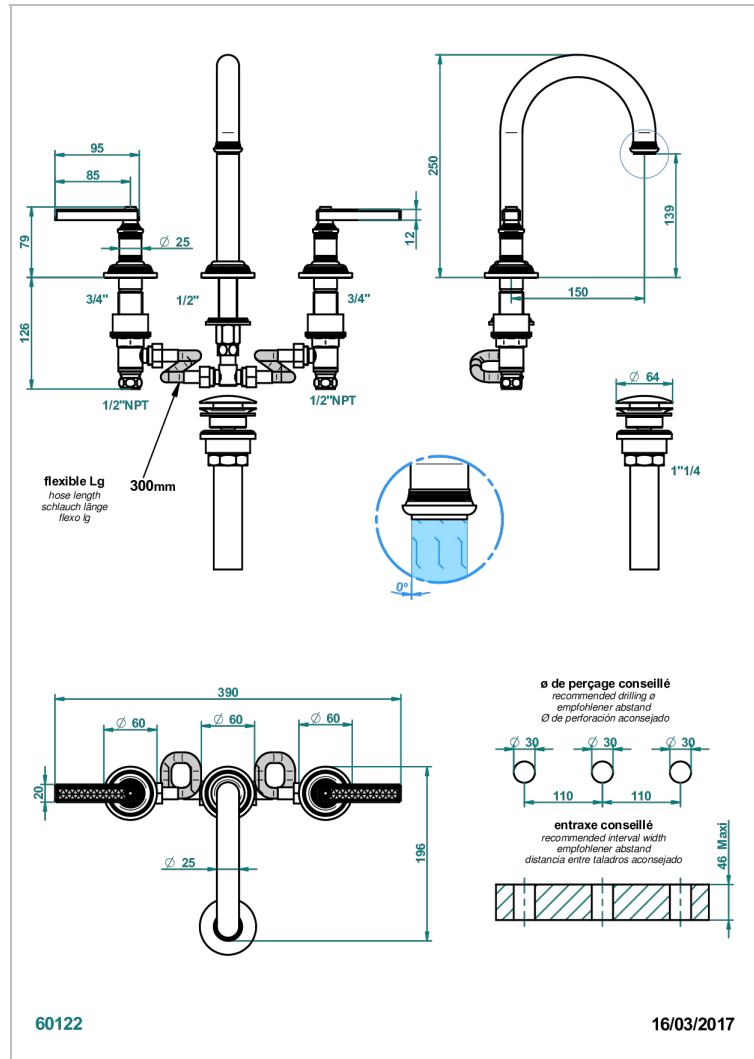

WEST COAST WITH GUILLOCHE DECOR WITH LEVER

U9D-152/US

Rim mounted 3-hole basin mixer with waste, high spout

CARACTERÍSTICAS

- West coast with Guilloché decor with lever
- Rim mounted 3-hole basin mixer with waste, high spout