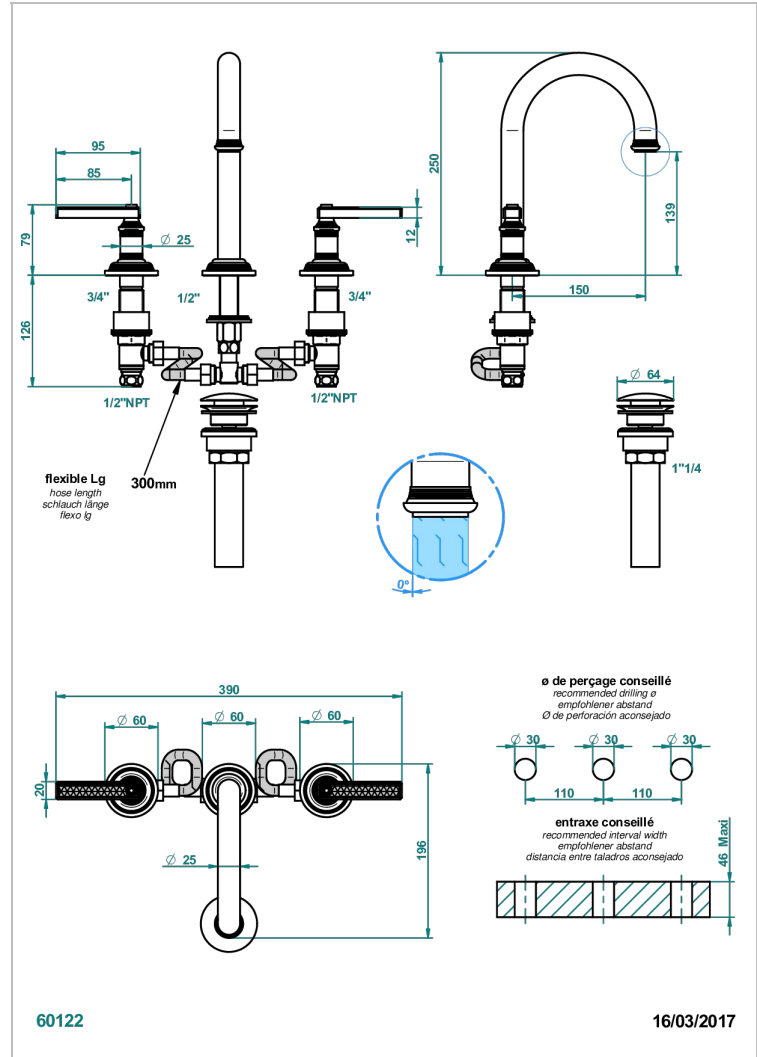

WEST COAST WITH GUILLOCHE DECOR WITH LEVER HANDLES

U9D-152/US

Widespread lavatory set, high spout, with drain

CHARACTERISTIC

- West coast with Guilloché decor with lever handles
- Widespread lavatory set, high spout, with drain