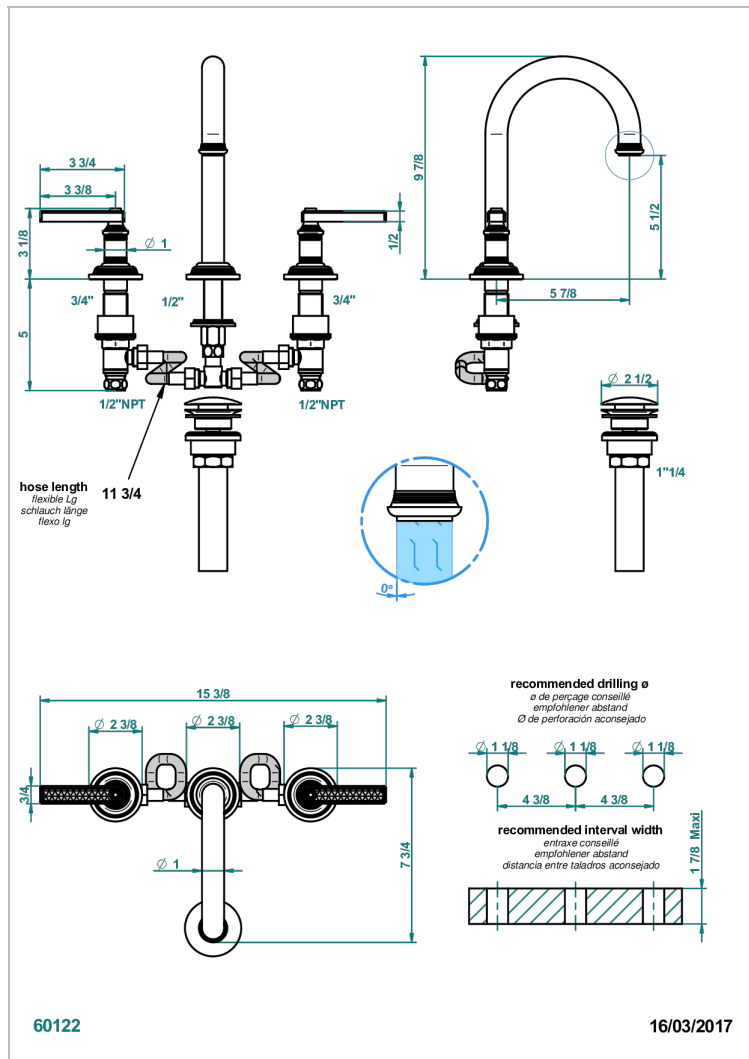

WEST COAST WITH GUILLOCHE DECOR WITH LEVER

U9D-152/US

Rim mounted 3-hole basin mixer with waste, high spout

CARACTERÍSTICAS

- West coast with Guilloché decor with lever
- Rim mounted 3-hole basin mixer with waste, high spout