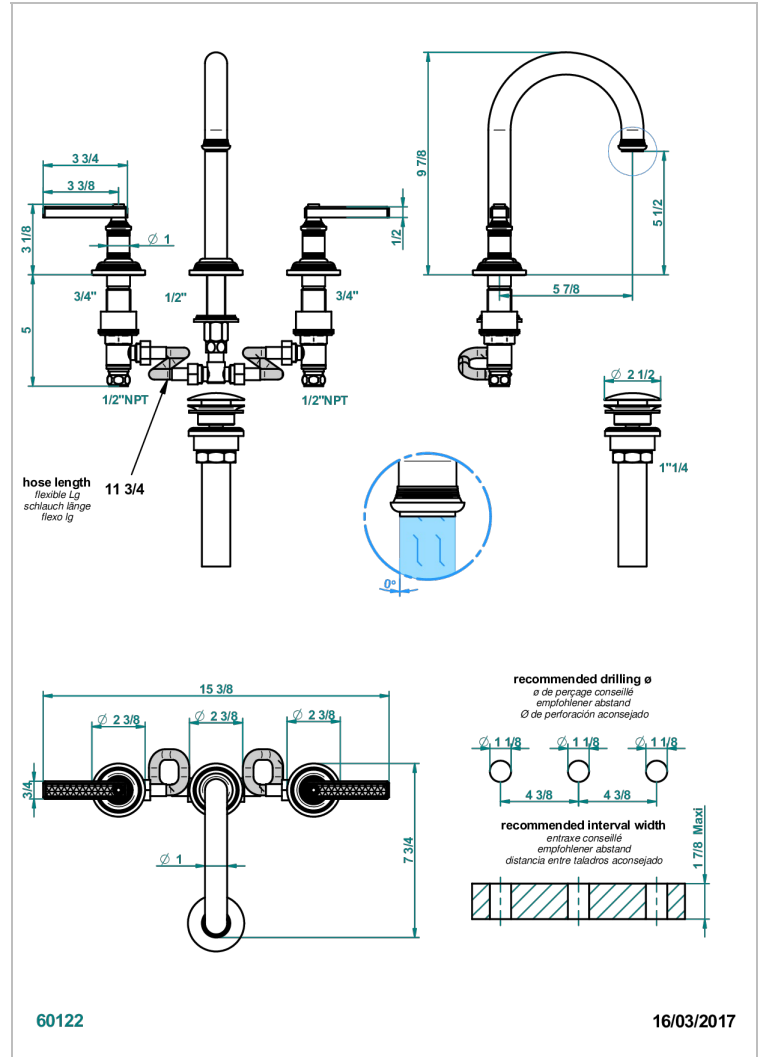

# WEST COAST WITH GUILLOCHE DECOR WITH LEVER HANDLES

U9D-152/US

Widespread lavatory set, high spout, with drain

## CHARACTERISTIC

- West coast with Guilloché decor with lever handles
- Widespread lavatory set, high spout, with drain