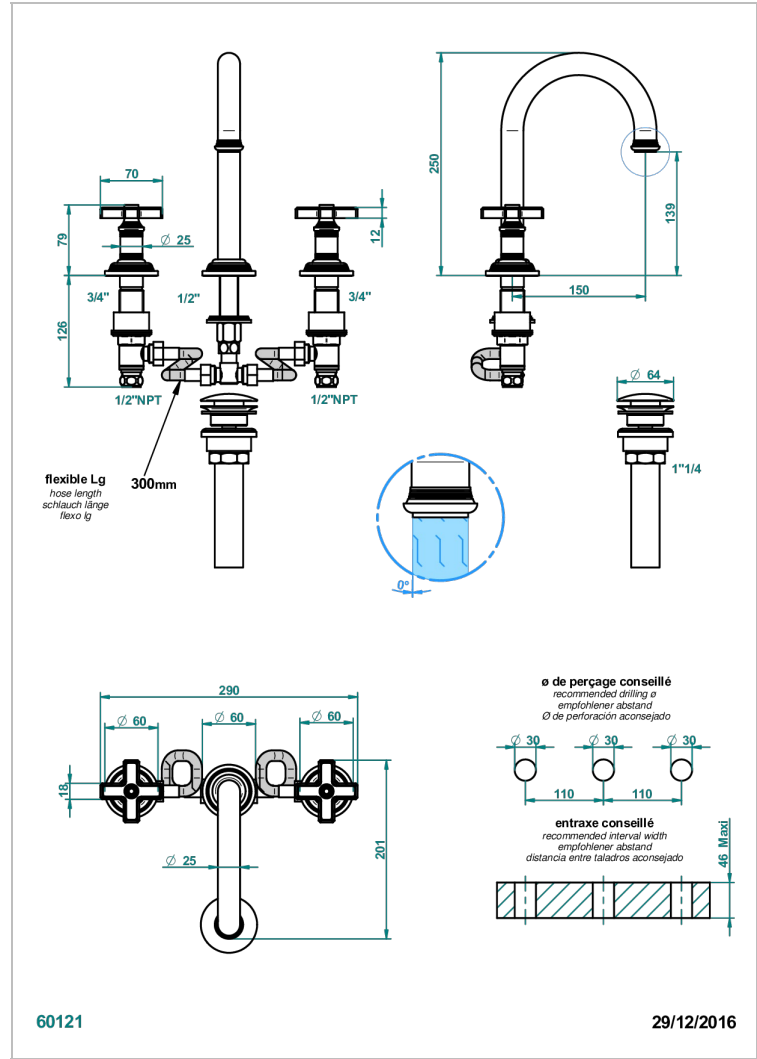

# WEST COAST WITH GUILLOCHE DECOR

U9C-152/US

Rim mounted 3-hole basin mixer with waste, high spout

## CARACTERÍSTICAS

- West coast with Guilloché decor
- Rim mounted 3-hole basin mixer with waste, high spout