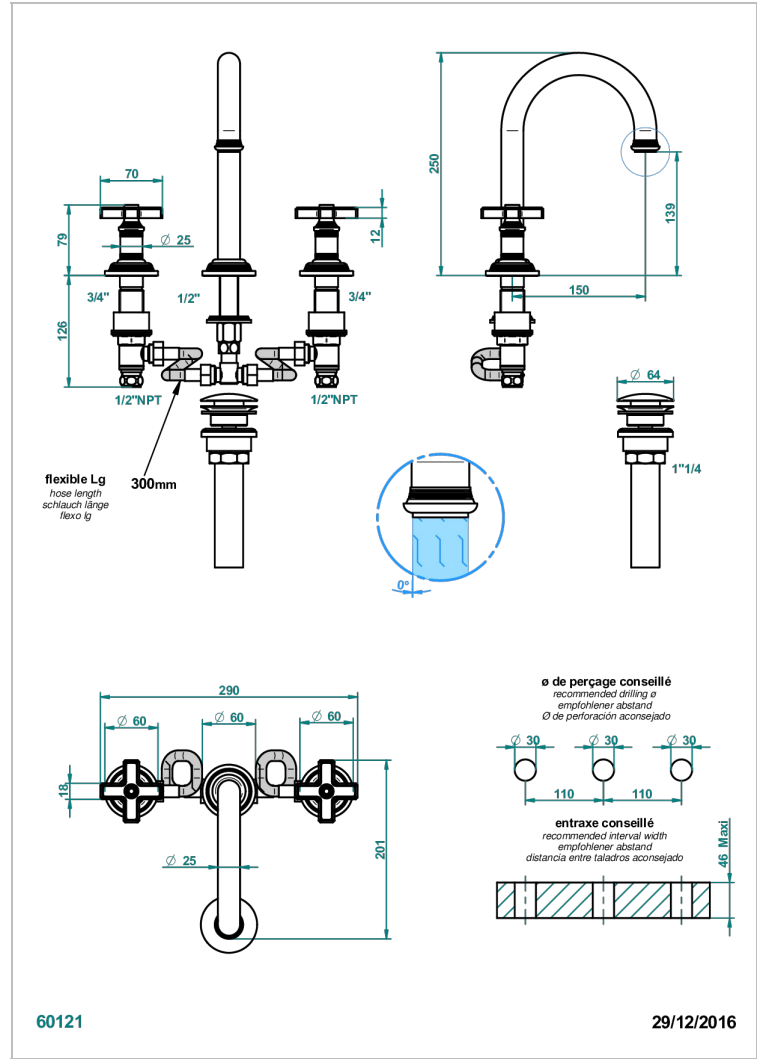

# WEST COAST WITH GUILLOCHE DECOR

U9C-152/US

Widespread lavatory set, high spout, with drain

## CHARACTERISTIC

- West coast with Guilloché decor
- Widespread lavatory set, high spout, with drain